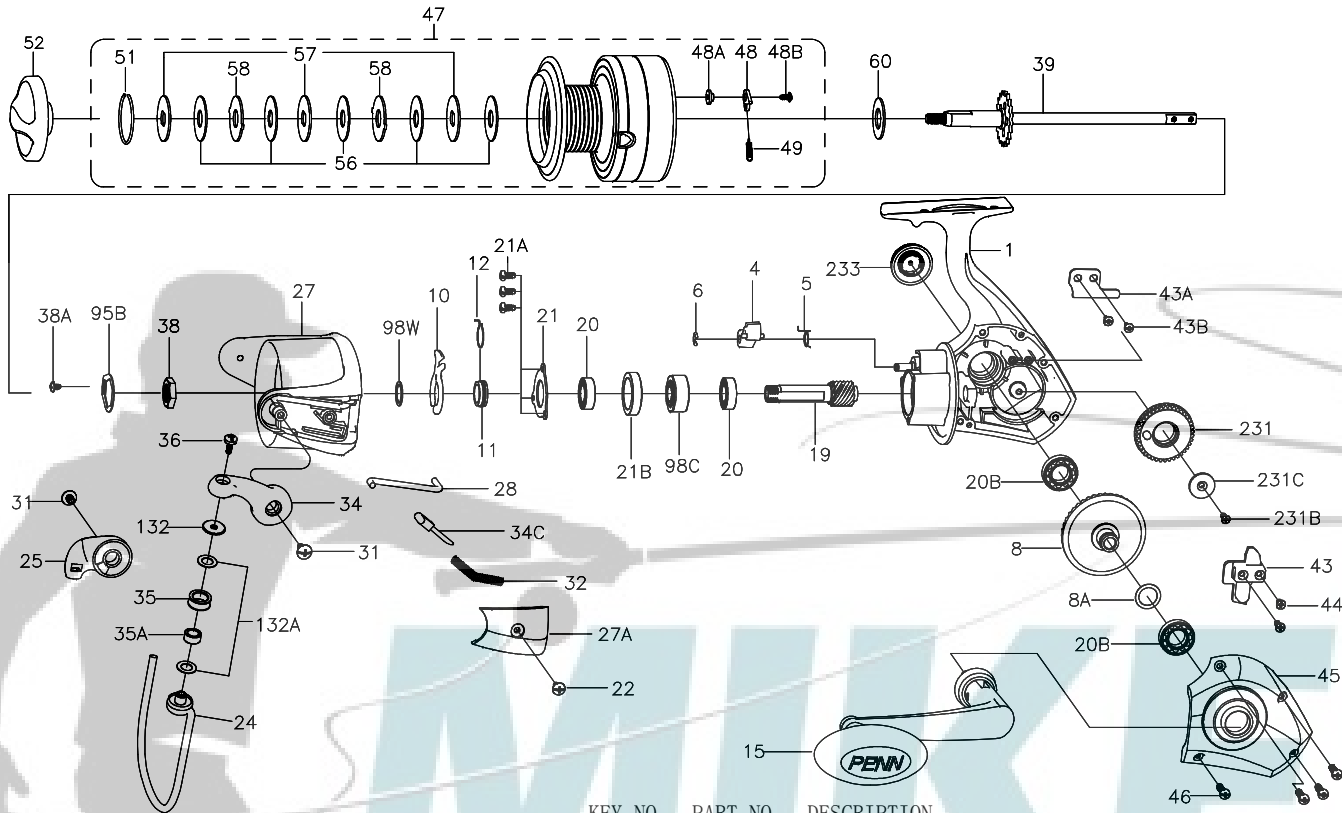

PARTS LIST FOR MODEL PURII7000/PURII8000

KEY NO.	PART NO.	DESCRIPTION
22	1204018	22-6000PUR Bail Pivot Cover Screw
24	1308170	24-PURII7000 Bail Wire
24	1308171	24-PURII8000 Bail Wire
25	1308159	25-PURII6000 Bail Holder
27	1308173	27-PURII7000 Rotor (w/weight & screw)
27	1308174	27-PURII8000 Rotor
27A	1204076	27A-7000PUR Bail Pivot Cover
28	1204077	28-7000PUR Trip Lever
28	1204078	28-8000PUR Trip Lever
31	1204039	31-6000PUR Bail Arm Screw (2 req)
32	1200520	32-6000SG Bail Spring
34	1214201	34-6000FRC Bail Arm
34C	1191656	34C-7000SG Pivot Arm
35	1191674	35-3000SG Line Roller
35A	1203992	35A-3000PUR Line Roller Bushing
36	1203993	36-3000PUR Bail Stud Screw
38	1204084	38-7000PUR Rotor Nut
38A	1203995	38A-3000PUR Rotor Locking Plate Screw
39	1204086	39-7000PUR Main Shaft Assembly
43	1204087	43-7000PUR Crosswind Block
43A	1191821	43A-7000SG Crosswind Block Plate
43B	1203997	43B-3000PUR Crosswind Block Plate Screw (2 req)
44	1191845	44-5000SG Crosswind Block Screw (2 req)
45	1308175	45-PURII7000 Housing Cover
46	1308176	46-PURII5000 Housing Cover Screw (4 req)
47	1308177	47-PURII7000 Spool Assembly
47	1308178	47-PURII8000 Spool Assembly
48	1211625	48-5000SG Click Tongue
48A	1211626	48A-5000SG Click Tongue Washer
48B	1211612	48B-5000SG Spool Click Screw
49	1211627	49-5000SG Click Tongue Spring
51	1287231	51-8000PUR Drag Retaining Ring
52	1308179	52-PURII7000 Drag Knob Assembly
56	1192038	56-7000SG Drag Washer (5 req)
57	1192046	57-7000SG Keyed Washer (3 req)
58	1192055	58-7000SG Earred Washer (2 req)
60	1192062	60-5000SG Thrust Washer
95B	1192186	95B-5000SG Rotor Locking Plate
98C	1192215	98C-5000SG Clutch/Sleeve Assembly
98W	1216770	98W-7000FRC Clutch Washer
132	1192297	132-5000SG Roller Washer
132A	1192302	132A-3000SG Line Roller Washer (2 req)
231	1192507	231-7000SG Crosswind Gear
231B	1204097	231B-7000PUR Screw Crosswind Gear
231C	1204098	231C-7000PUR Screw Crosswind Sleeve
233	1308166	233-PURII5000 Bearing Cover Assembly

KEY NO.	PART NO.	DESCRIPTION
1	1308167	1-PURII7000 Housing
1	1308168	1-PURII8000 Housing
4	1190939	4-7000SG A/R Dog
5	1190966	5-5000SG Dog Spring
6	1190979	6-5000SG Retaining Clip
8	1204062	8-7000PUR Main Gear
8A	1191031	8A-7000SG Shim
10	1191068	10-7000SG A/R Holder
11	1191087	11-7000SG Bushing
12	1191090	12-5000SG A/R Bushing Spring
15	1308169	15-PURII7000 Handle Assembly
19	1204065	19-7000PUR Pinion Gear
20	1204012	20-5000PUR Ball Bearing (2 req)
20B	1204068	20B-7000PUR Ball Bearing (2 req)
21	1192636	21-5000SG Bearing Retainer
21A	1204016	21A-5000PUR Bearing Retainer Screw (3 req)
21B	1192650	21B-5000SG Collar

407-PURII7000/PURII8000 Rev. 1 6-3-13

1292964