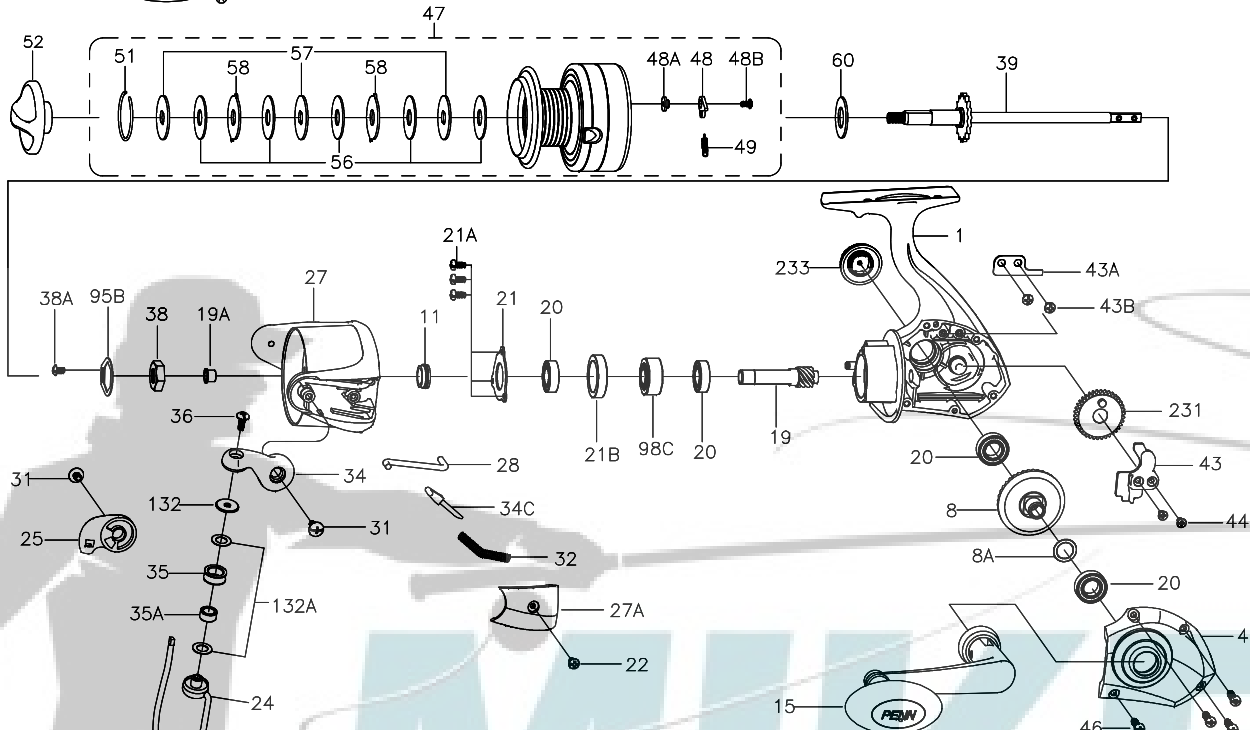

PARTS LIST FOR MODEL PURII5000/PURII6000

KEY NO.	PART NO.	DESCRIPTION
27	1308161	27-PURII6000 Rotor (w/weight & screw)
27A	1204023	27A-5000PUR Bail Pivot Cover
27A	1204025	27A-6000PUR Bail Pivot Cover
28	1204026	28-5000PUR Trip Lever
28	1204027	28-6000PUR Trip Lever
31	1203987	31-3000PUR Bail Arm Screw (2 req)
31	1204039	31-6000PUR Bail Arm Screw (2 req)
32	1203988	32-3000PUR Bail Spring
32	1200520	32-6000SG Bail Spring
34	1211513	34-3000FRC Bail Arm
34	1214201	34-6000FRC Bail Arm
34C	1203990	34C-3000PUR Pivot Arm
34C	1191656	34C-7000SG Pivot Arm
35	1191674	35-3000SG Line Roller
35A	1203992	35A-3000PUR Line Roller Bushing
36	1191699	36-3000SG Bail Stud Screw (PURII5000)
36	1203993	36-3000PUR Bail Stud Screw (PURII5000)
38	1204049	38-5000PUR Rotor Nut
38A	1203995	38A-3000PUR Rotor Locking Plate Screw
39	1204051	39-5000PUR Main Shaft Assembly
39	1214203	39-6000FRC Main Shaft Assembly
43	1191805	43-5000SG Crosswind Block
43A	1191820	43A-5000SG Crosswind Block Plate
43B	1203997	43B-3000PUR Crosswind Block Plate Screw (2 req)
44	1191845	44-5000SG Crosswind Block Screw (2 req)
45	1308162	45-PURII5000 Housing Cover
46	1204054	46-5000PUR Housing Cover Screw (4 req)
47	1308163	47-PURII5000 Spool Assembly
47	1308164	47-PURII6000 Spool Assembly
48	1211625	48-5000SG Click Tongue
48A	1211626	48A-5000SG Click Tongue Washer
48B	1211612	48B-5000SG Spool Click Screw
49	1211627	49-5000SG Click Tongue Spring
51	1287230	51-6000PUR Drag Retaining Ring
52	1308165	52-PURII5000 Drag Knob Assembly
56	1192036	56-5000SG Drag Washer (5 req)
57	1192044	57-5000SG Keyed Washer (3 req)
58	1192053	58-5000SG Eared Washer (2 req)
60	1192062	60-5000SG Thrust Washer
95B	1192186	95B-5000SG Rotor Locking Plate
98C	1192215	98C-5000SG Clutch/Sleeve Assembly
132	1192297	132-5000SG Roller Washer
132A	1192302	132A-3000SG Line Roller Washer (2 req)
231	1192503	231-5000SG Crosswind Gear
231	1200523	231-6000SG Crosswind Gear
233	1308166	233-PURII5000 Bearing Cover Assembly