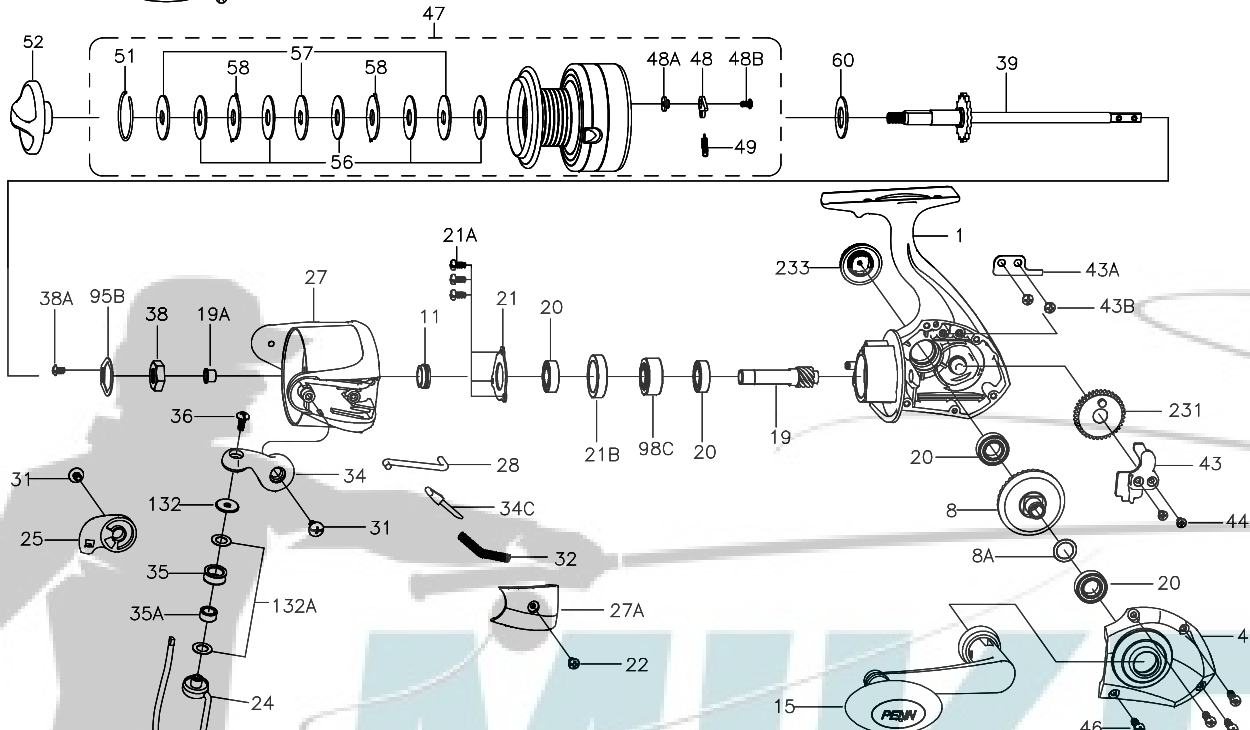

# PARTS LIST FOR MODEL PURII5000/PURII6000

KEY NO.	PART NO.	DESCRIPTION
27	1308161	27-PURII6000 Rotor (w/weight & screw)
27A	1204023	27A-5000PUR Bail Pivot Cover
27A	1204025	27A-6000PUR Bail Pivot Cover
28	1204026	28-5000PUR Trip Lever
28	1204027	28-6000PUR Trip Lever
31	1203987	31-3000PUR Bail Arm Screw (2 req)
31	1204039	31-6000PUR Bail Arm Screw (2 req)
32	1203988	32-3000PUR Bail Spring
32	1200520	32-6000SG Bail Spring
34	1211513	34-3000FRC Bail Arm
34	1214201	34-6000FRC Bail Arm
34C	1203990	34C-3000PUR Pivot Arm
34C	1191656	34C-7000SG Pivot Arm
35	1191674	35-3000SG Line Roller
35A	1203992	35A-3000PUR Line Roller Bushing
36	1191699	36-3000SG Bail Stud Screw (PURII5000)
36	1203993	36-3000PUR Bail Stud Screw (PURII5000)
38	1204049	38-5000PUR Rotor Nut
38A	1203995	38A-3000PUR Rotor Locking Plate Screw
39	1204051	39-5000PUR Main Shaft Assembly
39	1214203	39-6000FRC Main Shaft Assembly
43	1191805	43-5000SG Crosswind Block
43A	1191820	43A-5000SG Crosswind Block Plate
43B	1203997	43B-3000PUR Crosswind Block Plate Screw (2 req)
44	1191845	44-5000SG Crosswind Block Screw (2 req)
45	1308162	45-PURII5000 Housing Cover
46	1204054	46-5000PUR Housing Cover Screw (4 req)
47	1308163	47-PURII5000 Spool Assembly
47	1308164	47-PURII6000 Spool Assembly
48	1211625	48-5000SG Click Tongue
48A	1211626	48A-5000SG Click Tongue Washer
48B	1211612	48B-5000SG Spool Click Screw
49	1211627	49-5000SG Click Tongue Spring
51	1287230	51-6000PUR Drag Retaining Ring
52	1308165	52-PURII5000 Drag Knob Assembly
56	1192036	56-5000SG Drag Washer (5 req)
57	1192044	57-5000SG Keyed Washer (3 req)
58	1192053	58-5000SG Eared Washer (2 req)
60	1192062	60-5000SG Thrust Washer
95B	1192186	95B-5000SG Rotor Locking Plate
98C	1192215	98C-5000SG Clutch/Sleeve Assembly
132	1192297	132-5000SG Roller Washer
132A	1192302	132A-3000SG Line Roller Washer (2 req)
231	1192503	231-5000SG Crosswind Gear
231	1200523	231-6000SG Crosswind Gear
233	1308166	233-PURII5000 Bearing Cover Assembly