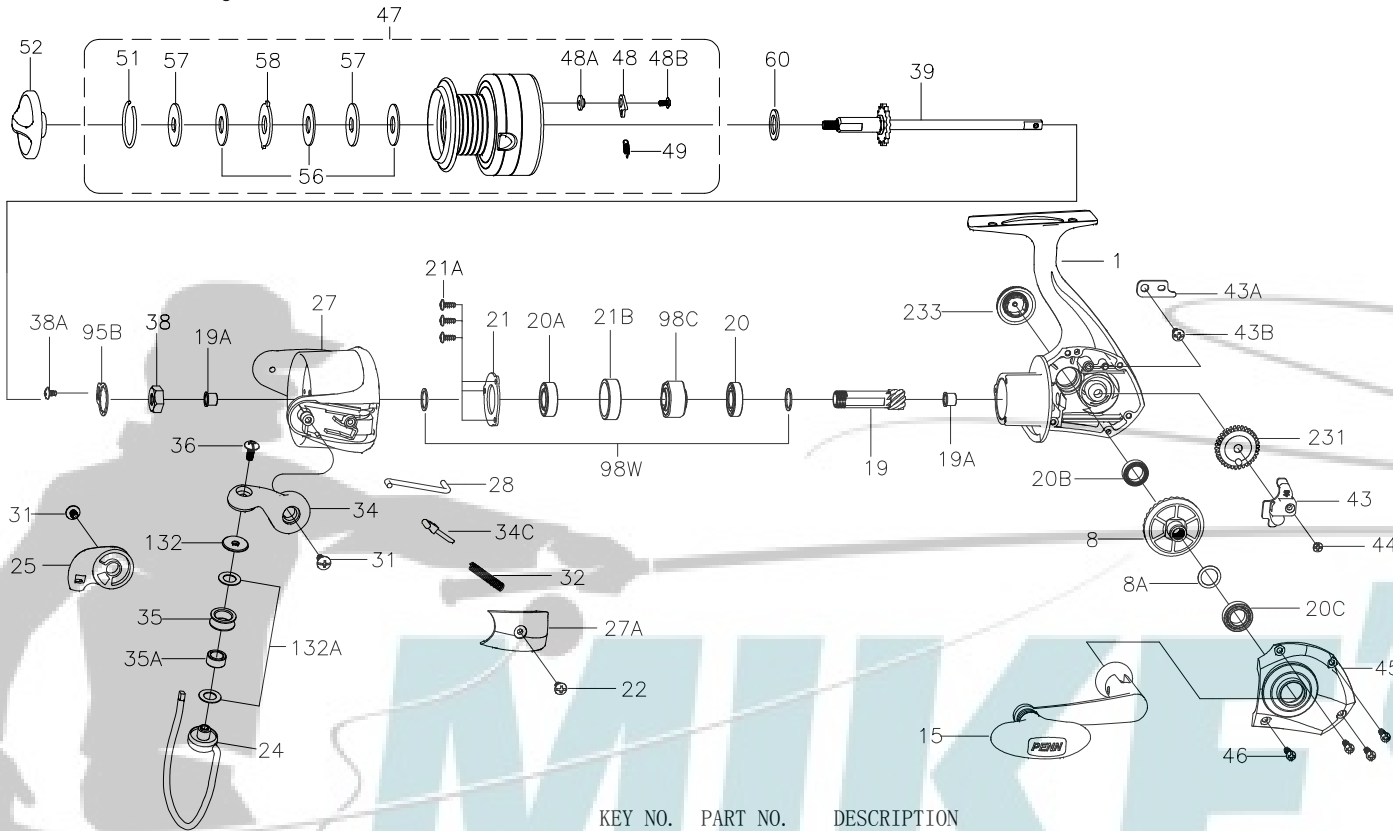

PARTS LIST FOR MODEL PURII3000/PURII4000

KEY NO.	PART NO.	DESCRIPTION
24	1308144	24-PURII4000 Bail Wire
25	1308145	25-PURII3000 Bail Holder
27	1308146	27-PURII3000 Rotor (w/weight & screw)
27	1308147	27-PURII4000 Rotor (w/weight & screw)
27A	1203983	27A-3000PUR Bail Pivot Cover
27A	1203984	27A-4000PUR Bail Pivot Cover
28	1203985	28-3000PUR Trip Lever
28	1203986	28-4000PUR Trip Lever
31	1203987	31-3000PUR Bail Arm Screw (2 req)
32	1203988	32-3000PUR Bail Spring
34	1211513	34-3000FRC Bail Arm
34C	1203990	34C-3000PUR Pivot Arm
35	1191674	35-3000SG Line Roller
35A	1203992	35A-3000PUR Line Roller Bushing
36	1191699	36-3000SG Bail Stud Screw
38	1203994	38-3000PUR Rotor Nut
38A	1203995	38A-3000PUR Rotor Locking Plate Screw
39	1203996	39-3000PUR Main Shaft Assembly
39	1211515	39-4000FRC Main Shaft Assembly
43	1191800	43-3000SG Crosswind Block
43	1200531	43-4000SG Crosswind Block
43A	1191818	43A-3000SG Crosswind Block Plate
43B	1203997	43B-3000PUR Crosswind Block Plate Screw
44	1191843	44-3000SG Crosswind Block Screw
45	1308148	45-PURII3000 Housing Cover
46	1203999	46-3000PUR Housing Cover Screw (4 req)
47	1308149	47-PURII3000 Spool Assembly
47	1308150	47-PURII4000 Spool Assembly
48	1211604	48-3000SG Click Tongue
48A	1214226	48A-3000SG Click Tongue Washer
48B	1211591	48B-3000BTL Spool Click Screw
49	1211605	49-3000SG Click Tongue Spring
51	1287229	51-4000PUR Drag Retaining Ring
52	1308151	52-PURII3000 Drag Knob Assembly
56	1192035	56-3000SG Drag Washer (3 req)
57	1192043	57-3000SG Keyed Washer (2 req)
58	1192052	58-3000SG Earred Washer
60	1192060	60-3000SG Thrust Washer
95B	1192185	95B-3000SG Rotor Locking Plate
98C	1192212	98C-3000SG Clutch/Sleeve Assembly
98W	1204004	98W-3000PUR Clutch Washer (2 req)
132	1192297	132-5000SG Roller Washer
132A	1192302	132A-3000SG Line Roller Washer (2 req)
231	1192498	231-3000SG Crosswind Gear
231	1200522	231-4000SG Crosswind Gear
233	1308152	233-PURII3000 Bearing Cover Assembly