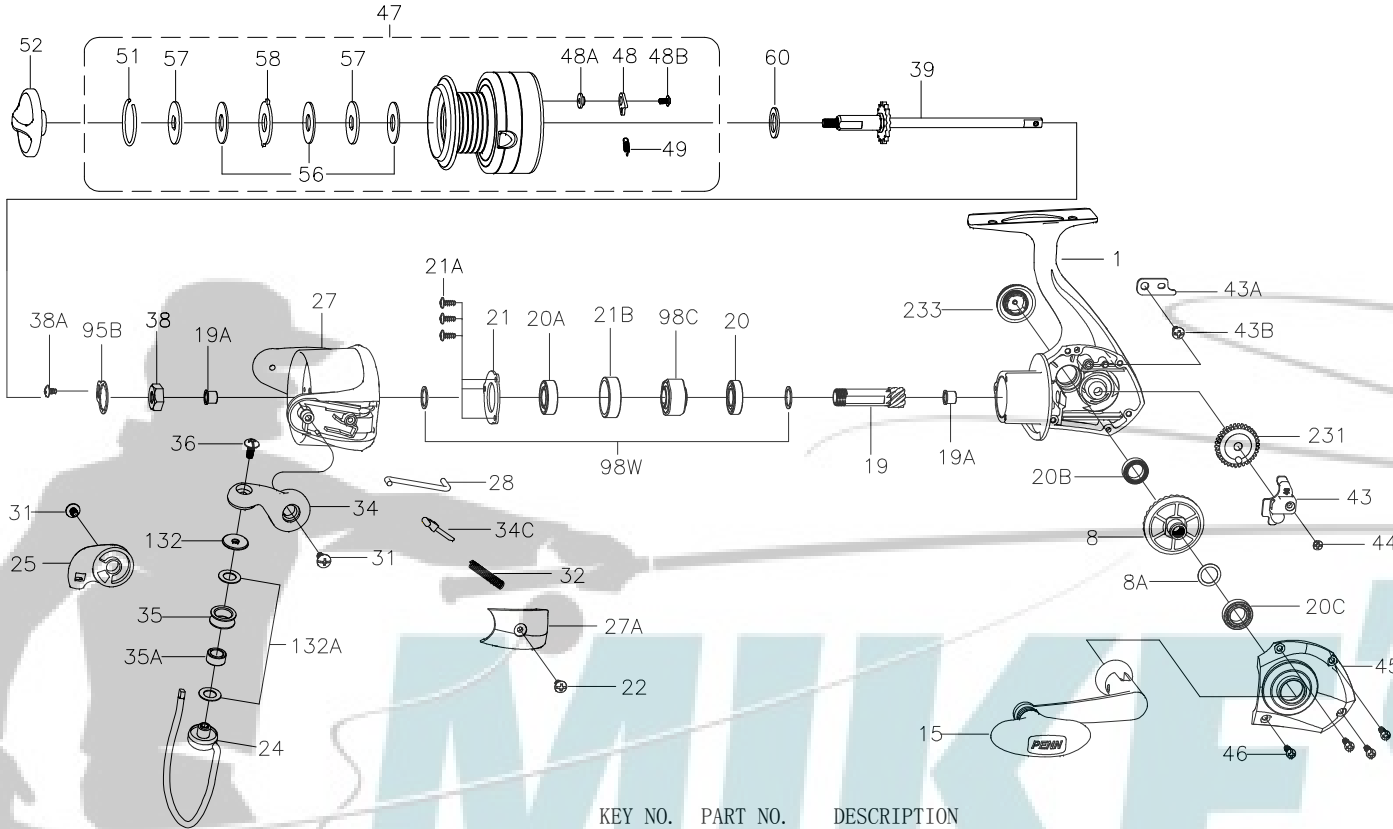

PARTS LIST FOR MODEL PURII3000/PURII4000

KEY NO.	PART NO.	DESCRIPTION
24	1308144	24-PURII4000 Bail Wire
25	1308145	25-PURII3000 Bail Holder
27	1308146	27-PURII3000 Rotor (w/weight & screw)
27	1308147	27-PURII4000 Rotor (w/weight & screw)
27A	1203983	27A-3000PUR Bail Pivot Cover
27A	1203984	27A-4000PUR Bail Pivot Cover
28	1203985	28-3000PUR Trip Lever
28	1203986	28-4000PUR Trip Lever
31	1203987	31-3000PUR Bail Arm Screw (2 req)
32	1203988	32-3000PUR Bail Spring
34	1211513	34-3000FRC Bail Arm
34C	1203990	34C-3000PUR Pivot Arm
35	1191674	35-3000SG Line Roller
35A	1203992	35A-3000PUR Line Roller Bushing
36	1191699	36-3000SG Bail Stud Screw
38	1203994	38-3000PUR Rotor Nut
38A	1203995	38A-3000PUR Rotor Locking Plate Screw
39	1203996	39-3000PUR Main Shaft Assembly
39	1211515	39-4000FRC Main Shaft Assembly
43	1191800	43-3000SG Crosswind Block
43	1200531	43-4000SG Crosswind Block
43A	1191818	43A-3000SG Crosswind Block Plate
43B	1203997	43B-3000PUR Crosswind Block Plate Screw
44	1191843	44-3000SG Crosswind Block Screw
45	1308148	45-PURII3000 Housing Cover
46	1203999	46-3000PUR Housing Cover Screw (4 req)
47	1308149	47-PURII3000 Spool Assembly
47	1308150	47-PURII4000 Spool Assembly
48	1211604	48-3000SG Click Tongue
48A	1214226	48A-3000SG Click Tongue Washer
48B	1211591	48B-3000BTL Spool Click Screw
49	1211605	49-3000SG Click Tongue Spring
51	1287229	51-4000PUR Drag Retaining Ring
52	1308151	52-PURII3000 Drag Knob Assembly
56	1192035	56-3000SG Drag Washer (3 req)
57	1192043	57-3000SG Keyed Washer (2 req)
58	1192052	58-3000SG Earred Washer
60	1192060	60-3000SG Thrust Washer
95B	1192185	95B-3000SG Rotor Locking Plate
98C	1192212	98C-3000SG Clutch/Sleeve Assembly
98W	1204004	98W-3000PUR Clutch Washer (2 req)
132	1192297	132-5000SG Roller Washer
132A	1192302	132A-3000SG Line Roller Washer (2 req)
231	1192498	231-3000SG Crosswind Gear
231	1200522	231-4000SG Crosswind Gear
233	1308152	233-PURII3000 Bearing Cover Assembly

KEY NO.	PART NO.	DESCRIPTION
1	1308139	1-PURII3000 Housing
1	1308140	1-PURII4000 Housing
8	1203969	8-3000PUR Main Gear
8A	1191028	8A-3000SG Shim
15	1308141	15-PURII3000 Handle Assembly
15	1308142	15-PURII4000 Handle Assembly
19	1203972	19-3000PUR Pinion Gear
19A	1191252	19A-3000SG Pinion Bushing (2 req)
20	1192611	20-3000SG Lower Pinion Ball Bearing
20A	1203973	20A-3000PUR Upper Pinion Ball Bearing
20B	1203974	20B-3000PUR Housing Ball Bearing
20C	1203975	20C-3000PUR Housing Cover Ball Bearing
21	1203976	21-3000PUR Bearing Retainer
21A	1203977	21A-3000PUR Bearing Retainer Screw (3 req)
21B	1192648	21B-3000SG Collar
22	1203978	22-3000PUR Bail Pivot Cover Screw
24	1308143	24-PURII3000 Bail Wire

407-PURII3000/PURII4000 Rev0 5-15-13

1292956/1292958