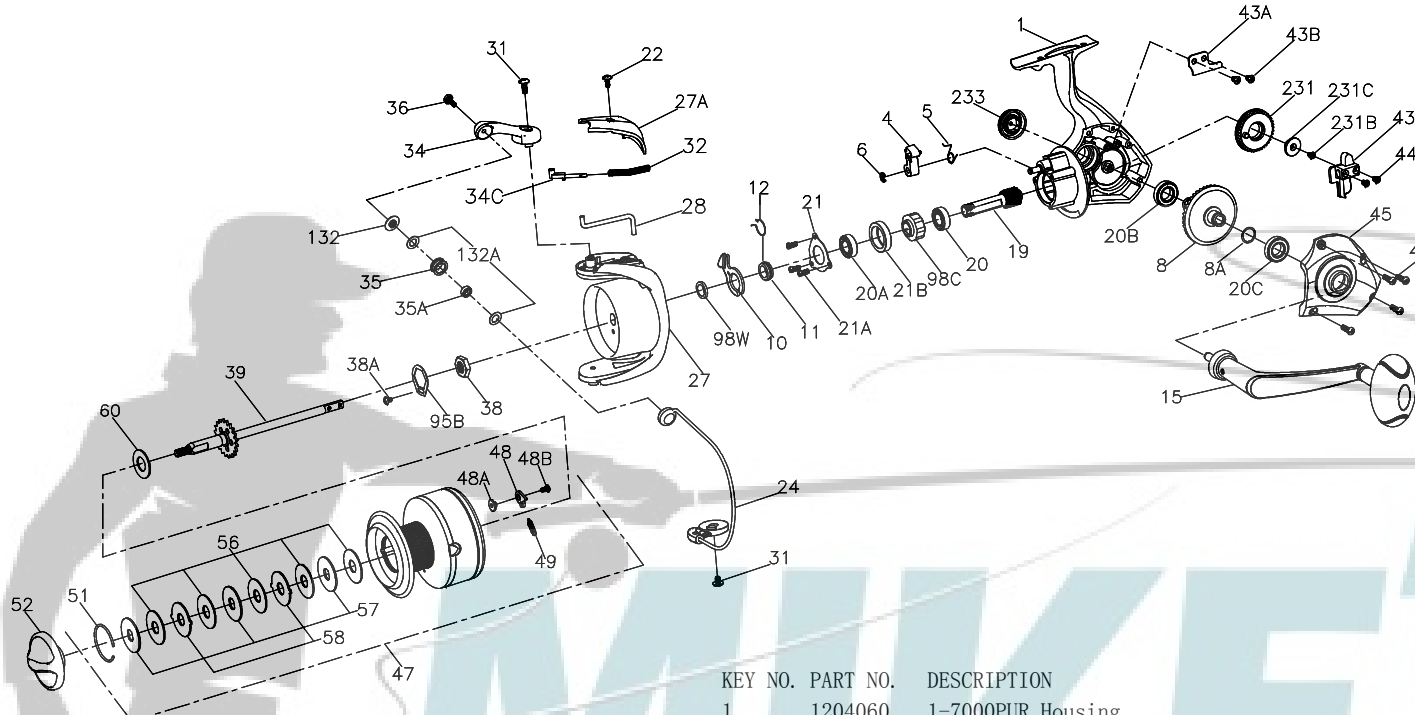

PARTS LIST FOR MODEL PURSUIT 7000/8000
REEL PART NO.1190636/1190638

KEY NO.	PART NO.	DESCRIPTION
22	1204018	22-6000PUR Bail Pivot Cover Screw
24	1204072	24-7000PUR Bail Wire Assembly
24	1204073	24-8000PUR Bail Wire Assembly
27	1204074	27-7000PUR Rotor (w/weight & screw)
27	1204075	27-8000PUR Rotor (w/weight & screw)
27A	1204076	27A-7000PUR Bail Pivot Cover
28	1204077	28-7000PUR Trip Lever
28	1204078	28-8000PUR Trip Lever
31	1204039	31-6000PUR Bail Arm Screw (2 req)
32	1200520	32-6000SG Bail Spring
34	1204042	34-6000PUR Bail Arm
34C	1191656	34C-7000SG Pivot Arm
35	1203991	35-3000PUR Line Roller
35A	1203992	35A-3000PUR Line Roller Bushing
36	1203993	36-3000PUR Bail Stud Screw
38	1204084	38-7000PUR Rotor Nut
38A	1203995	38A-3000PUR Rotor Locking Plate Screw
39	1204086	39-7000PUR Spool Shaft Assembly
43	1204087	43-7000PUR Crosswind Block
43A	1191821	43A-7000SG Crosswind Block Plate
43B	1203997	43B-3000PUR Crosswind Block Plate Screw (2 req)
44	1191845	44-5000SG Crosswind Block Screw (2 req)
45	1204089	45-7000PUR Housing Cover
46	1204054	46-5000PUR Housing Cover Screw (4 req)
47	1204091	47-7000PUR Spool Complete
47	1204092	47-8000PUR Spool Complete
48	1211625	48-5000SG Click Tongue
48A	1211626	48A-5000SG Click Tongue Washer
48B	1211612	48B-5000SG Spool Click Screw
49	1211627	49-5000SG Click Tongue Spring
51	1287231	51-8000PUR Drag Retaining Ring
52	1204094	52-7000PUR Drag Knob Assembly
56	1192038	56-7000SG Drag Washer (5 req)
57	1192046	57-7000SG Keyed Washer (3 req)
58	1192055	58-7000SG Earred Washer (2 req)
60	1192062	60-5000SG Thrust Washer
95B	1192186	95B-5000SG Rotor Locking Plate
98C	1192215	98C-5000SG Clutch/Sleeve Assembly
98W	1204095	98W-7000PUR Clutch Washer
132	1192297	132-5000SG Roller Washer
132A	1192302	132A-3000SG Line Roller Washer (2 req)
231	1192507	231-7000SG Crosswind Gear
231B	1204097	231B-7000PUR Screw Crosswind Gear
231C	1204098	231C-7000PUR Screw Crosswind Sleeve
233	1204059	233-5000PUR Cover Assembly Bearing