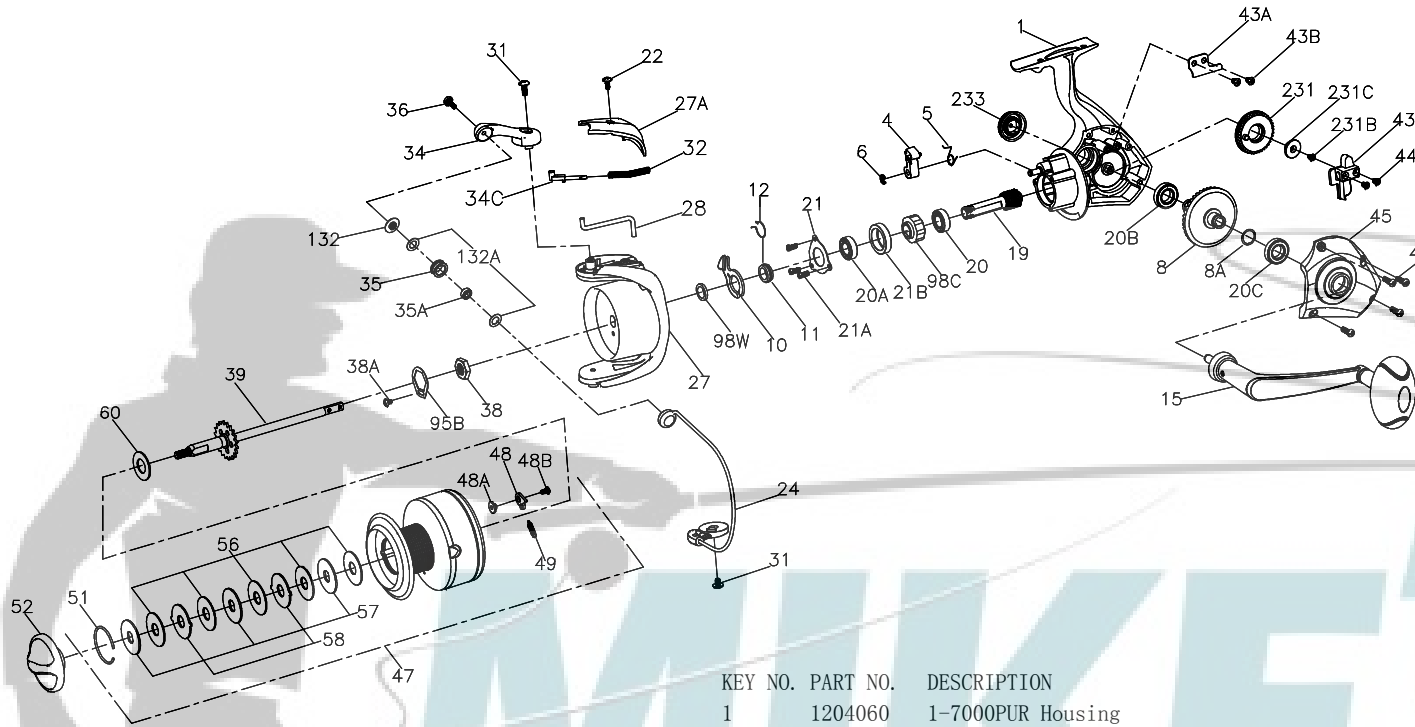

PARTS LIST FOR MODEL PURSUIT 7000/8000
REEL PART NO.1190636/1190638

KEY NO.	PART NO.	DESCRIPTION
22	1204018	22-6000PUR Bail Pivot Cover Screw
24	1204072	24-7000PUR Bail Wire Assembly
24	1204073	24-8000PUR Bail Wire Assembly
27	1204074	27-7000PUR Rotor (w/weight & screw)
27	1204075	27-8000PUR Rotor (w/weight & screw)
27A	1204076	27A-7000PUR Bail Pivot Cover
28	1204077	28-7000PUR Trip Lever
28	1204078	28-8000PUR Trip Lever
31	1204039	31-6000PUR Bail Arm Screw (2 req)
32	1200520	32-6000SG Bail Spring
34	1204042	34-6000PUR Bail Arm
34C	1191656	34C-7000SG Pivot Arm
35	1203991	35-3000PUR Line Roller
35A	1203992	35A-3000PUR Line Roller Bushing
36	1203993	36-3000PUR Bail Stud Screw
38	1204084	38-7000PUR Rotor Nut
38A	1203995	38A-3000PUR Rotor Locking Plate Screw
39	1204086	39-7000PUR Spool Shaft Assembly
43	1204087	43-7000PUR Crosswind Block
43A	1191821	43A-7000SG Crosswind Block Plate
43B	1203997	43B-3000PUR Crosswind Block Plate Screw (2 req)
44	1191845	44-5000SG Crosswind Block Screw (2 req)
45	1204089	45-7000PUR Housing Cover
46	1204054	46-5000PUR Housing Cover Screw (4 req)
47	1204091	47-7000PUR Spool Complete
47	1204092	47-8000PUR Spool Complete
48	1211625	48-5000SG Click Tongue
48A	1211626	48A-5000SG Click Tongue Washer
48B	1211612	48B-5000SG Spool Click Screw
49	1211627	49-5000SG Click Tongue Spring
51	1287231	51-8000PUR Drag Retaining Ring
52	1204094	52-7000PUR Drag Knob Assembly
56	1192038	56-7000SG Drag Washer (5 req)
57	1192046	57-7000SG Keyed Washer (3 req)
58	1192055	58-7000SG Earred Washer (2 req)
60	1192062	60-5000SG Thrust Washer
95B	1192186	95B-5000SG Rotor Locking Plate
98C	1192215	98C-5000SG Clutch/Sleeve Assembly
98W	1204095	98W-7000PUR Clutch Washer
132	1192297	132-5000SG Roller Washer
132A	1192302	132A-3000SG Line Roller Washer (2 req)
231	1192507	231-7000SG Crosswind Gear
231B	1204097	231B-7000PUR Screw Crosswind Gear
231C	1204098	231C-7000PUR Screw Crosswind Sleeve
233	1204059	233-5000PUR Cover Assembly Bearing