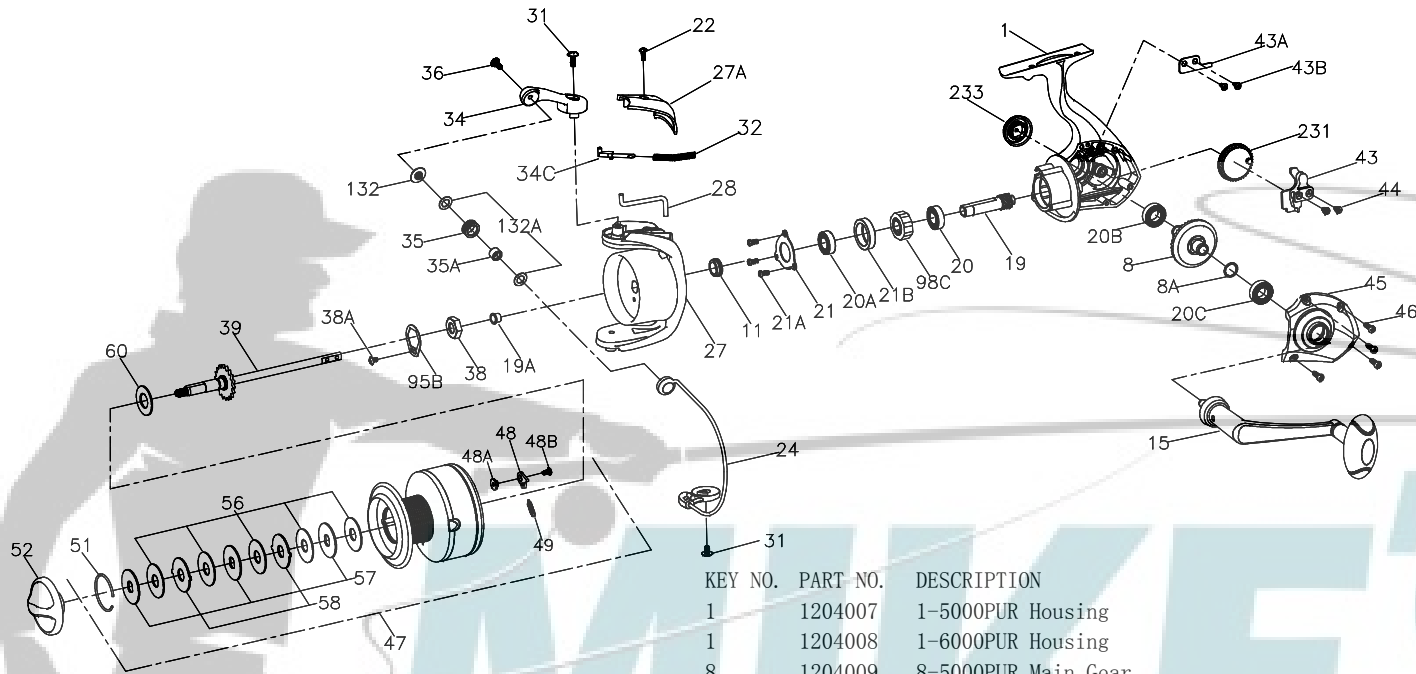

PARTS LIST FOR MODEL PURSUIT 5000/6000  
REEL PART NO.1190632/1190634

KEY NO.	PART NO.	DESCRIPTION
27A	1204023	27A-5000PUR Bail Pivot Cover
27A	1204025	27A-6000PUR Bail Pivot Cover
28	1204026	28-5000PUR Trip Lever
28	1204027	28-6000PUR Trip Lever
31	1203987	31-3000PUR Bail Arm Screw (2 req)
31	1204039	31-6000PUR Bail Arm Screw (2 req)
32	1203988	32-3000PUR Bail Spring
32	1200520	32-6000SG Bail Spring
34	1203989	34-3000PUR Bail Arm
34	1204042	34-6000PUR Bail Arm
34C	1203990	34C-3000PUR Pivot Arm
34C	1204044	34C-6000PUR Pivot Arm
35	1203991	35-3000PUR Line Roller
35A	1203992	35A-3000PUR Line Roller Bushing
36	1204047	36-5000PUR Bail Stud Screw
36	1203993	36-3000PUR Bail Stud Screw
38	1204049	38-5000PUR Rotor Nut
38A	1203995	38A-3000PUR Rotor Locking Plate Screw
39	1204051	39-5000PUR Spool Shaft Assembly
39	1214203	39-6000FRC Spool Shaft Assembly
43	1191805	43-5000SG Crosswind Block
43A	1191820	43A-5000SG Crosswind Block Plate
43B	1203997	43B-3000PUR Crosswind Block Plate Screw (2 req)
44	1191845	44-5000SG Crosswind Block Screw (2 req)
45	1204053	45-5000PUR Housing Cover
46	1204054	46-5000PUR Housing Cover Screw (4 req)
47	1204055	47-5000PUR Spool Complete
47	1204056	47-6000PUR Spool Complete
48	1211625	48-5000SG Click Tongue
48A	1211626	48A-5000SG Click Tongue Washer
48B	1211612	48B-5000SG Spool Click Screw
49	1211627	49-5000SG Click Tongue Spring
51	1287230	51-6000PUR Drag Retaining Ring
52	1204058	52-5000PUR Drag Knob Assembly
56	1192036	56-5000SG Drag Washer (5 req)
57	1192044	57-5000SG Keyed Washer (3 req)
58	1192053	58-5000SG Earred Washer (2 req)
60	1192062	60-5000SG Thrust Washer
95B	1192186	95B-5000SG Rotor Locking Plate
98C	1192215	98C-5000SG Clutch/Sleeve Assembly
132	1192297	132-5000SG Roller Washer
132A	1192302	132A-3000SG Line Roller Washer (2 req)
231	1192503	231-5000SG Crosswind Gear
231	1200523	231-6000SG Crosswind Gear
233	1204059	233-5000PUR Bearing Cover