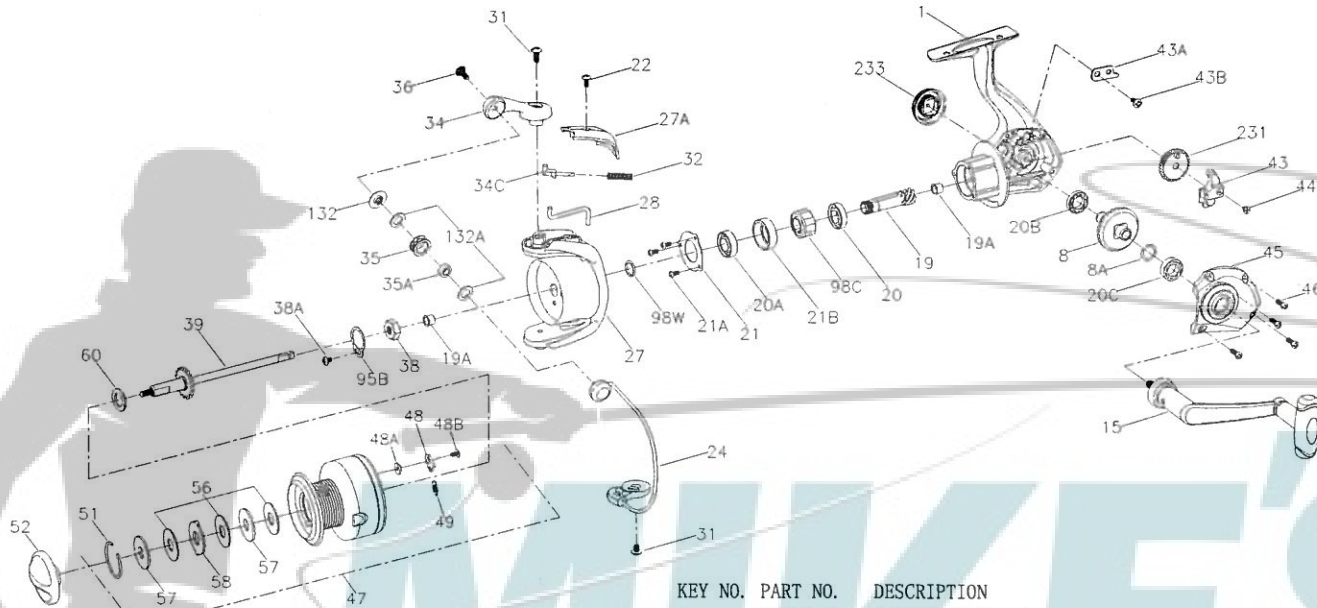

PARTS LIST FOR MODEL PURSUIT 3000/4000  
REEL PART NO.1190618/1190630

KEY NO.	PART NO.	DESCRIPTION
27	1203981	27-3000PUR Rotor (w/weight & screw)
27	1203982	27-4000PUR Rotor (w/weight & screw)
27A	1203983	27A-3000PUR Bail Pivot Cover
27A	1203984	27A-4000PUR Bail Pivot Cover
28	1203985	28-3000PUR Trip Lever
28	1203986	28-4000PUR Trip Lever
31	1203987	31-3000PUR Bail Arm Screw (2 req)
32	1203988	32-3000PUR Bail Spring
34	1203989	34-3000PUR Bail Arm
34C	1203990	34C-3000PUR Pivot Arm
35	1203991	35-3000PUR Line Roller
35A	1203992	35A-3000PUR Line Roller Bushing
36	1203993	36-3000PUR Bail Stud Screw
38	1203994	38-3000PUR Rotor Nut
38A	1203995	38A-3000PUR Rotor Locking Plate Screw
39	1203996	39-3000PUR Spool Shaft Assembly
39	1211515	39-4000FRC Spool Shaft Assembly
43	1191800	43-3000SG Crosswind Block
43	1200531	43-4000SG Crosswind Block
43A	1191818	43A-3000SG Crosswind Block Plate
43B	1203997	43B-3000PUR Crosswind Block Plate Screw
44	1191843	44-3000SG Crosswind Block Screw
45	1203998	45-3000PUR Housing Cover
46	1203999	46-3000PUR Housing Cover Screw (4 req)
47	1204000	47-3000PUR Spool Complete
47	1204001	47-4000PUR Spool Complete
48	1211604	48-3000SG Click Tongue
48A	1214226	48A-3000SG Click Tongue Washer
48B	1214189	48B-3000SG Spool Click Screw
49	1211605	49-3000SG Click Tongue Spring
51	1287229	51-4000PUR Drag Retaining Ring
52	1204003	52-3000PUR Drag Knob Assembly
56	1192035	56-3000SG Drag Washer (3 req)
57	1192043	57-3000SG Keyed Washer (2 req)
58	1192052	58-3000SG Earred Washer
60	1192060	60-3000SG Thrust Washer
95B	1192185	95B-3000SG Rotor Locking Plate
98C	1192212	98C-3000SG Clutch/Sleeve Assembly
98W	1204004	98W-3000PUR Clutch Washer
132	1192297	132-5000SG Roller Washer
132A	1192302	132A-3000SG Line Roller Washer (2 req)
231	1192498	231-3000SG Crosswind Gear
231	1200522	231-4000SG Crosswind Gear
233	1204006	233-3000PUR Bearing Cover
1	1203967	1-3000PUR Housing
1	1203968	1-4000PUR Housing
8	1203969	8-3000PUR Main Gear
8A	1191028	8A-3000SG Shim
15	1203970	15-3000PUR Handle Assembly
15	1203971	15-4000PUR Handle Assembly
19	1203972	19-3000PUR Pinion
19A	1191252	19A-3000SG Pinion Bushing (2 req)
20	1192611	20-3000SG Lower Pinion Ball Bearing
20A	1203973	20A-3000PUR Upper Pinion Ball Bearing
20B	1203974	20B-3000PUR Housing Ball Bearing
20C	1203975	20C-3000PUR Housing Cover Ball Bearing
21	1203976	21-3000PUR Bearing Retainer
21A	1203977	21A-3000PUR Bearing Retainer Screw (3 req)
21B	1192648	21B-3000SG Collar
22	1203978	22-3000PUR Bail Pivot Cover Screw
24	1203979	24-3000PUR Bail Wire Assembly
24	1203980	24-4000PUR Bail Wire Assembly