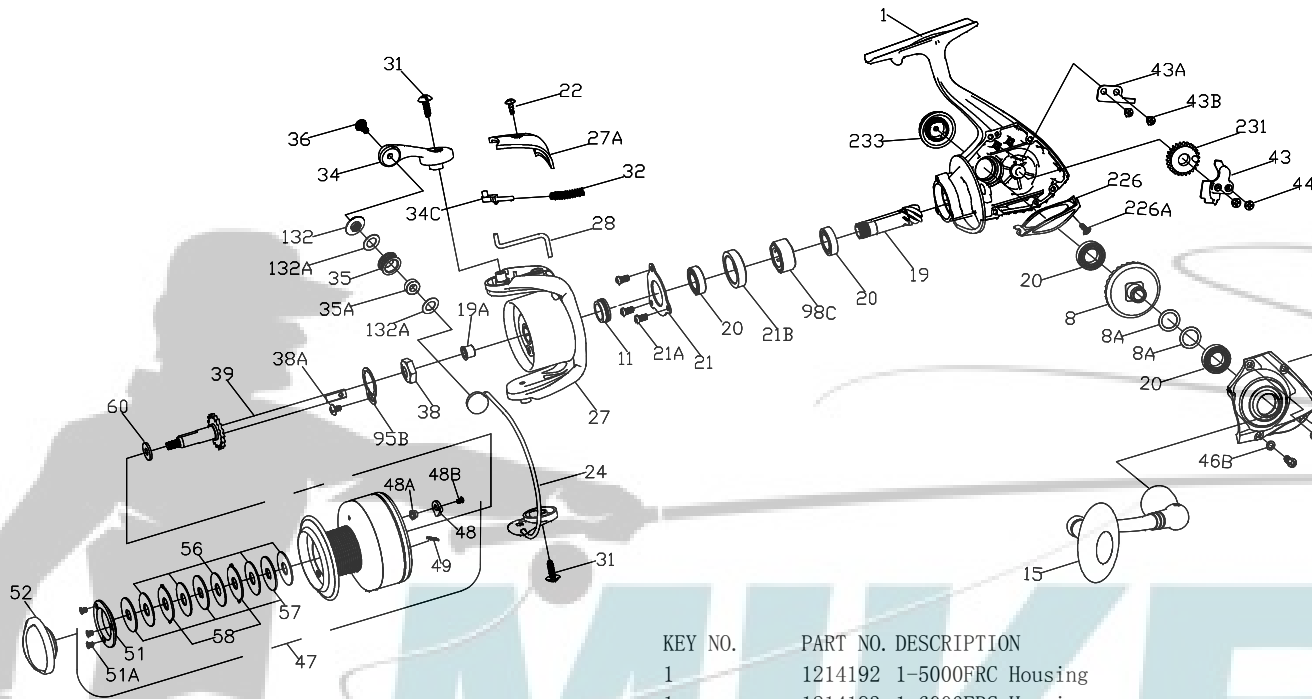

PARTS LIST FOR MODEL FIERCE 5000/6000
REEL PART NO.1206118/1206121

KEY NO.	PART NO.	DESCRIPTION
28	1204027	28-6000PUR Trip Lever
31	1203987	31-3000PUR Bail Arm Screw (2 req)
31	1204039	31-6000PUR Bail Arm Screw (2 req)
32	1203988	32-3000PUR Bail Spring
32	1200520	32-6000SG Bail Spring
34	1211513	34-3000FRC Bail Arm
34	1214201	34-6000FRC Bail Arm
34C	1203990	34C-3000PUR Pivot Arm
34C	1204044	34C-6000PUR Pivot Arm
35	1191674	35-3000SG Line Roller
35A	1203992	35A-3000PUR Line Roller Bushing
36	1203993	36-3000PUR Bail Stud Screw
38	1191729	38-5000SG Rotor Nut
38A	1203995	38A-3000PUR Rotor Locking Plate Screw
39	1214202	39-5000FRC Spool Shaft Assembly
39	1214203	39-6000FRC Spool Shaft Assembly
43	1191805	43-5000SG Crosswind Block
43A	1191820	43A-5000SG Crosswind Block Plate
43B	1191736	38A-5000SG Rotor Locking Plate Screw
44	1191845	44-5000SG Crosswind Block Screw (2 req)
45	1214204	45-5000FRC Housing Cover
46	1191903	46-5000SG Housing Cover Screw (3 req)
46A	1191906	46A-3000SG Housing Cover Screw A
46B	1191908	46B-5000SG Housing Cover Washer (3 req)
47	1214205	47-5000FRC Spool Complete
47	1214206	47-6000FRC Spool Complete
48	1211625	48-5000SG Click Tongue
48A	1211626	48A-5000SG Click Tongue Washer
48B	1211612	48B-5000SG Spool Click Screw
49	1211627	49-5000SG Click Tongue Spring
51	1191978	51-5000SG Retaining Spacer
51A	1191986	51A-3000SG Retaining Screw (3 req)
52	1214207	52-5000FRC Drag Knob Assembly
56	1192036	56-5000SG Drag Washer (5 req)
57	1192044	57-5000SG Keyed Washer (3 req)
58	1192053	58-5000SG Eared Washer (2 req)
60	1192062	60-5000SG Thrust Washer
95B	1192186	95B-5000SG Rotor Locking Plate
98C	1192215	98C-5000SG Clutch/Sleeve Assembly
132	1192298	132-7000SG Roller Washer
132A	1192302	132A-3000SG Line Roller Washer (2 req)
226	1214208	226-5000FRC Rear Cover
226A	1192473	226A-3000SG Rear Cover Screw
231	1192503	231-5000SG Crosswind Gear
231	1200523	231-6000SG Crosswind Gear
233	1214209	233-5000FRC Bearing Cover Assembly