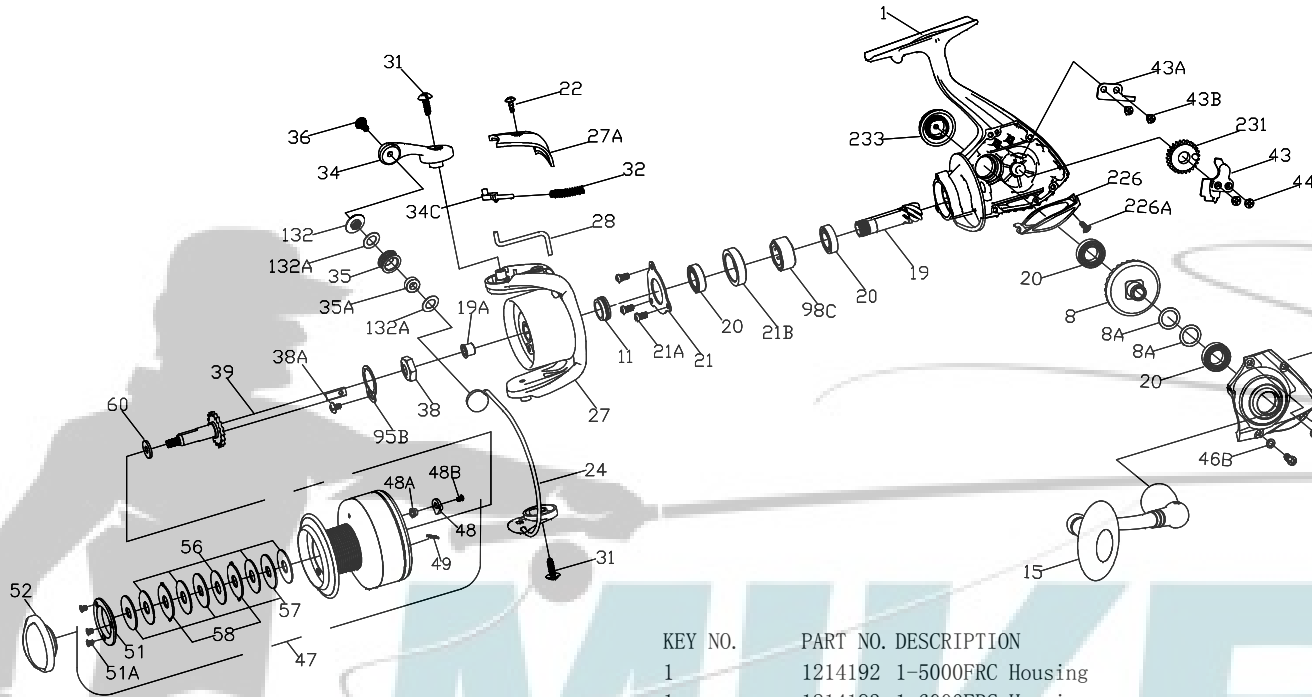

PARTS LIST FOR MODEL FIERCE 5000/6000  
REEL PART NO.1206118/1206121

KEY NO.	PART NO.	DESCRIPTION
28	1204027	28-6000PUR Trip Lever
31	1203987	31-3000PUR Bail Arm Screw (2 req)
31	1204039	31-6000PUR Bail Arm Screw (2 req)
32	1203988	32-3000PUR Bail Spring
32	1200520	32-6000SG Bail Spring
34	1211513	34-3000FRC Bail Arm
34	1214201	34-6000FRC Bail Arm
34C	1203990	34C-3000PUR Pivot Arm
34C	1204044	34C-6000PUR Pivot Arm
35	1191674	35-3000SG Line Roller
35A	1203992	35A-3000PUR Line Roller Bushing
36	1203993	36-3000PUR Bail Stud Screw
38	1191729	38-5000SG Rotor Nut
38A	1203995	38A-3000PUR Rotor Locking Plate Screw
39	1214202	39-5000FRC Spool Shaft Assembly
39	1214203	39-6000FRC Spool Shaft Assembly
43	1191805	43-5000SG Crosswind Block
43A	1191820	43A-5000SG Crosswind Block Plate
43B	1191736	38A-5000SG Rotor Locking Plate Screw
44	1191845	44-5000SG Crosswind Block Screw (2 req)
45	1214204	45-5000FRC Housing Cover
46	1191903	46-5000SG Housing Cover Screw (3 req)
46A	1191906	46A-3000SG Housing Cover Screw A
46B	1191908	46B-5000SG Housing Cover Washer (3 req)
47	1214205	47-5000FRC Spool Complete
47	1214206	47-6000FRC Spool Complete
48	1211625	48-5000SG Click Tongue
48A	1211626	48A-5000SG Click Tongue Washer
48B	1211612	48B-5000SG Spool Click Screw
49	1211627	49-5000SG Click Tongue Spring
51	1191978	51-5000SG Retaining Spacer
51A	1191986	51A-3000SG Retaining Screw (3 req)
52	1214207	52-5000FRC Drag Knob Assembly
56	1192036	56-5000SG Drag Washer (5 req)
57	1192044	57-5000SG Keyed Washer (3 req)
58	1192053	58-5000SG Eared Washer (2 req)
60	1192062	60-5000SG Thrust Washer
95B	1192186	95B-5000SG Rotor Locking Plate
98C	1192215	98C-5000SG Clutch/Sleeve Assembly
132	1192298	132-7000SG Roller Washer
132A	1192302	132A-3000SG Line Roller Washer (2 req)
226	1214208	226-5000FRC Rear Cover
226A	1192473	226A-3000SG Rear Cover Screw
231	1192503	231-5000SG Crosswind Gear
231	1200523	231-6000SG Crosswind Gear
233	1214209	233-5000FRC Bearing Cover Assembly