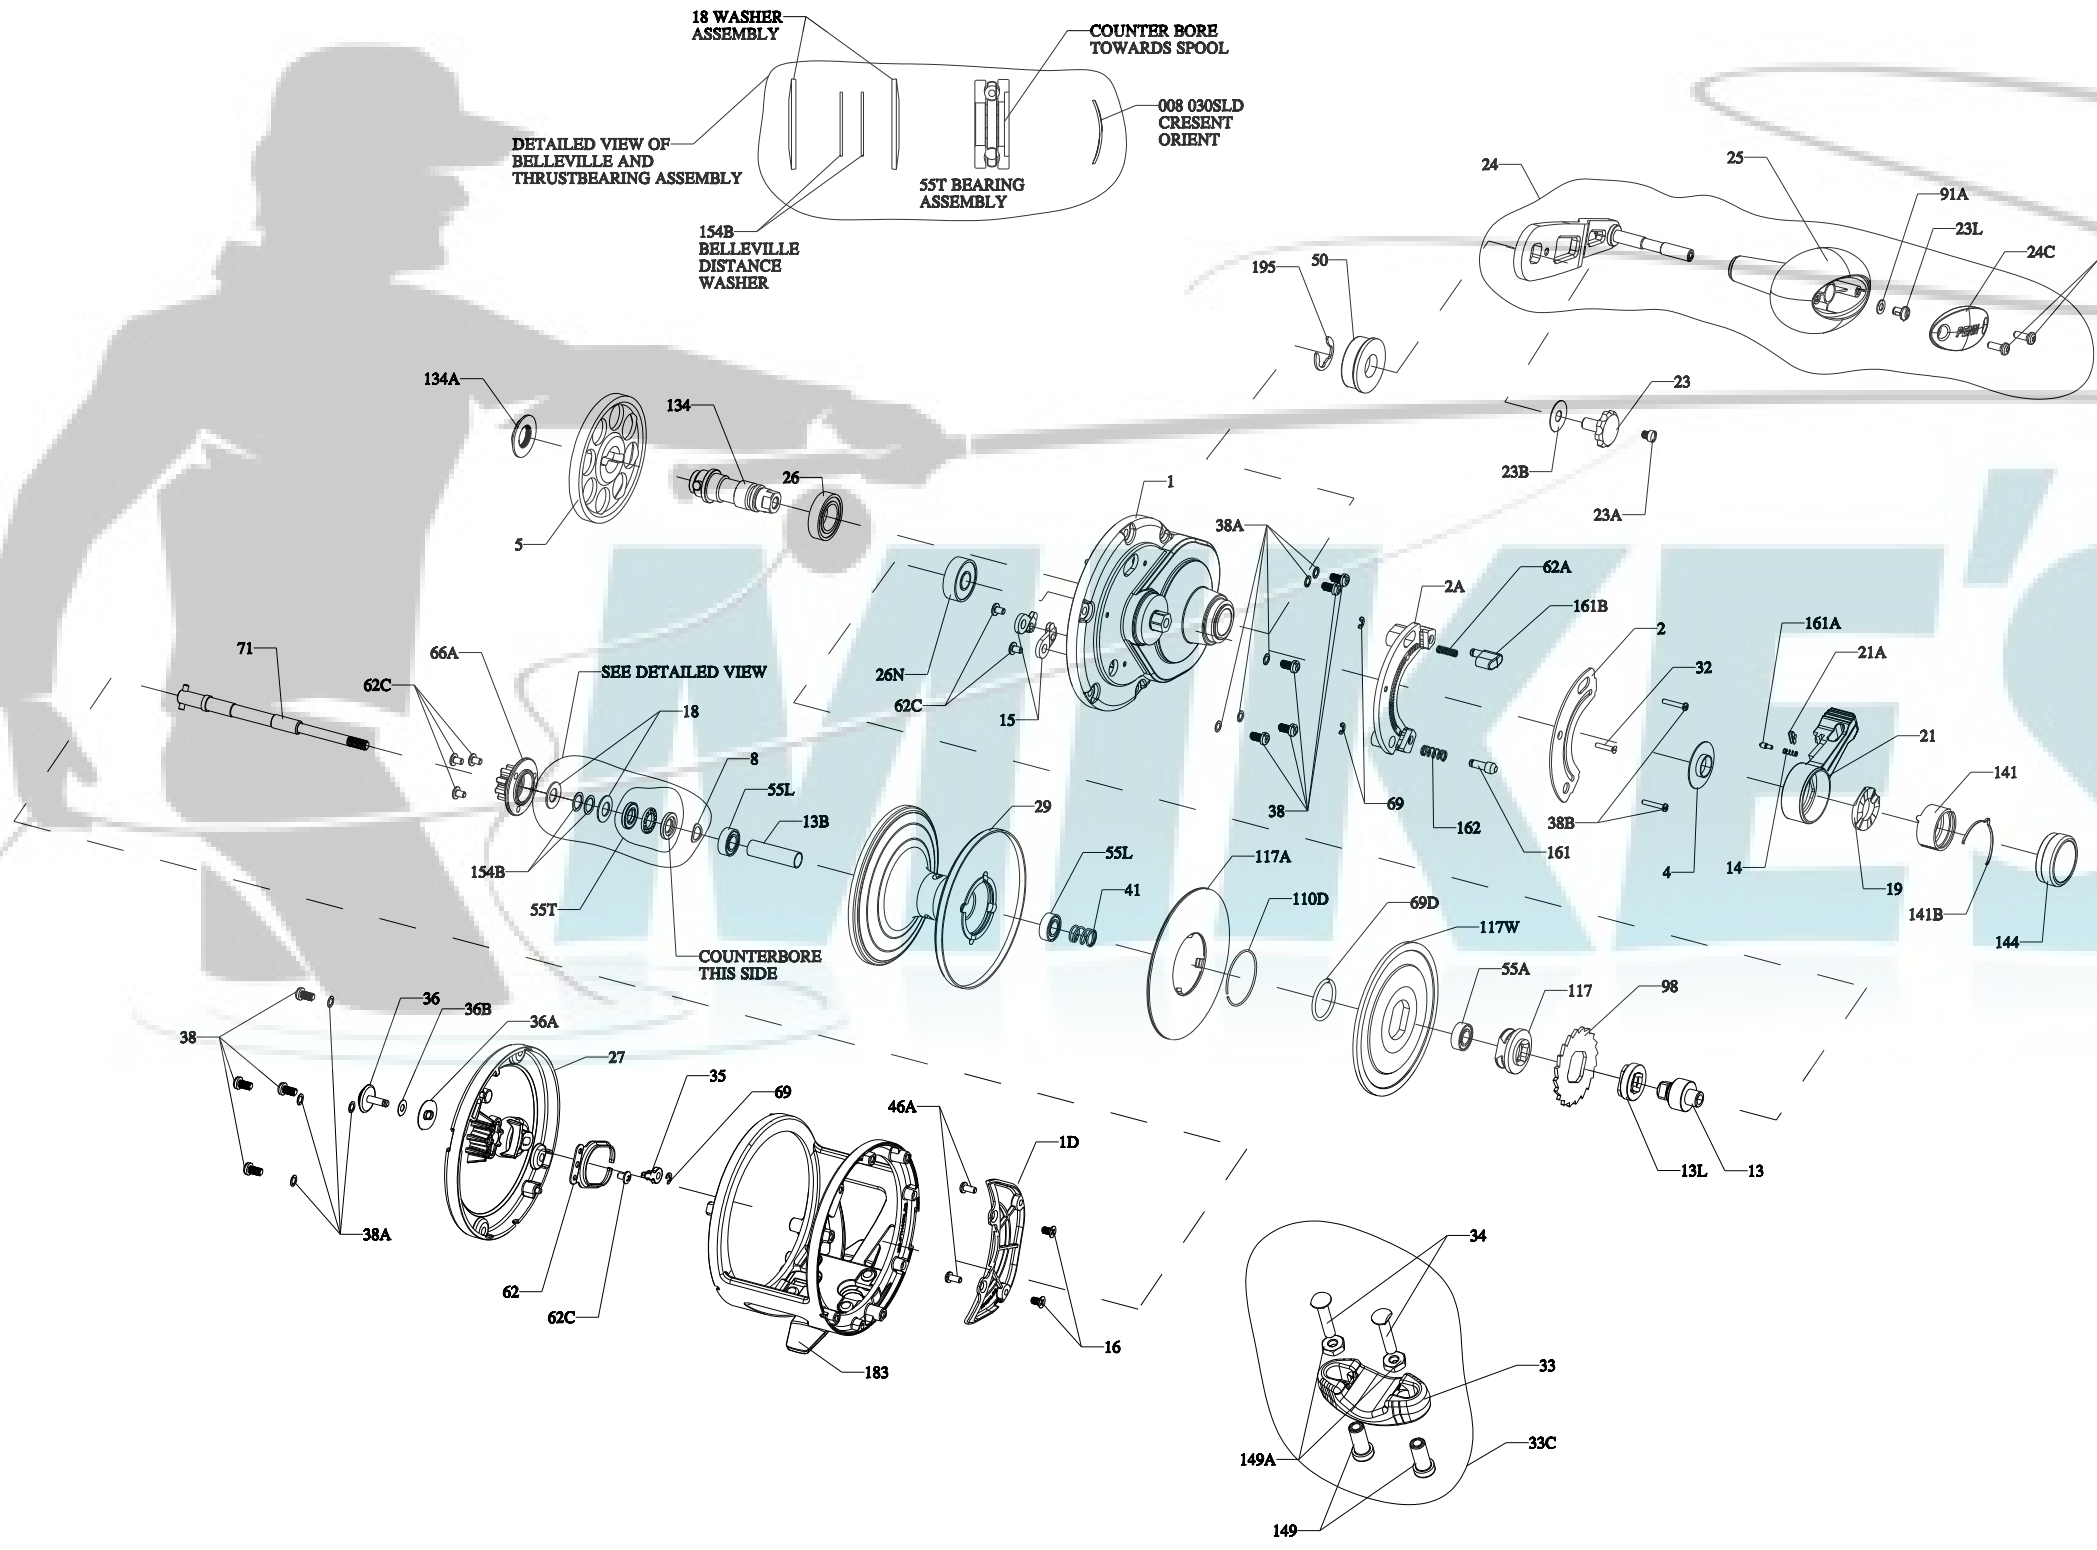

PARTS LIST FOR MODEL  
FATHOM 40N LDHS  
REEL PART NO. 1338214

Key No.	Part No.	PENN Style No.	Description	Key No.	Part No.	PENN Style No.	Description
1	1338135	1-FTH40NLDHS	Right Side Plate Assembly	19	1296248	19-TRQ40NLD2	Drag Cam
1D	1309865	1D-FTH40NLD2	Bridge	21	1338149	21-FTH40NLDR	Lever Drag (Red)
2	1338137	2-FTH40NLDR	Quadrant (Red)	21A	1265011	21A-TRQ30LD2	Lever Quadrant Spacer
2A	1264977	2A-TRQ40NLD2	Drag Lever Ratchet	23	1208117	23-FTH20LW	Screw, Handle Nut
4	1264978	4-TRQ15LD2	Lever Washer	23A	1188717	23A-20	Handle Lock Screw
5	1338141	5-FTH40NLDHS	Main Gear	23B	1207784	23B-20	Handle Nut Washer
8	1257843	8-30SLD	Spring Washer	23L	1191283	23L-750	Screw
13	1338145	13-FTH40NLDHS	Pinion	24	1342441	24-FTH40NLDHSR	Handle Assembly (Red / Gun Smoke)
13B	1309869	13B-FTH40NLD2	Sleeve Spindle	24C	1286717	24C-SQL50LW	Handle Knob Cap
13L	1338146	13L-FTH40NLD	Spacer	24S	1265021	24S-TRQ40NLD2	Screw (Smoke) (2 req)
14	1181406	14-535	Spring- Dog	25	1286716	25-SQL50	Handle Knob
15	1229374	15-TRQ40	Dog Asm (2 req)	26	1265023	26-TRQ40NLD2	Bearing- Ball
16	1188686	16-20	Bridge Screw (2 req)	26N	1182145	26N-25	Bearing- Ball
18	1265001	18-TRQ40NLD2	Spring Washer (2 req)	27	1338155	27-FTH40NLDHS	Left Side Plate Assembly