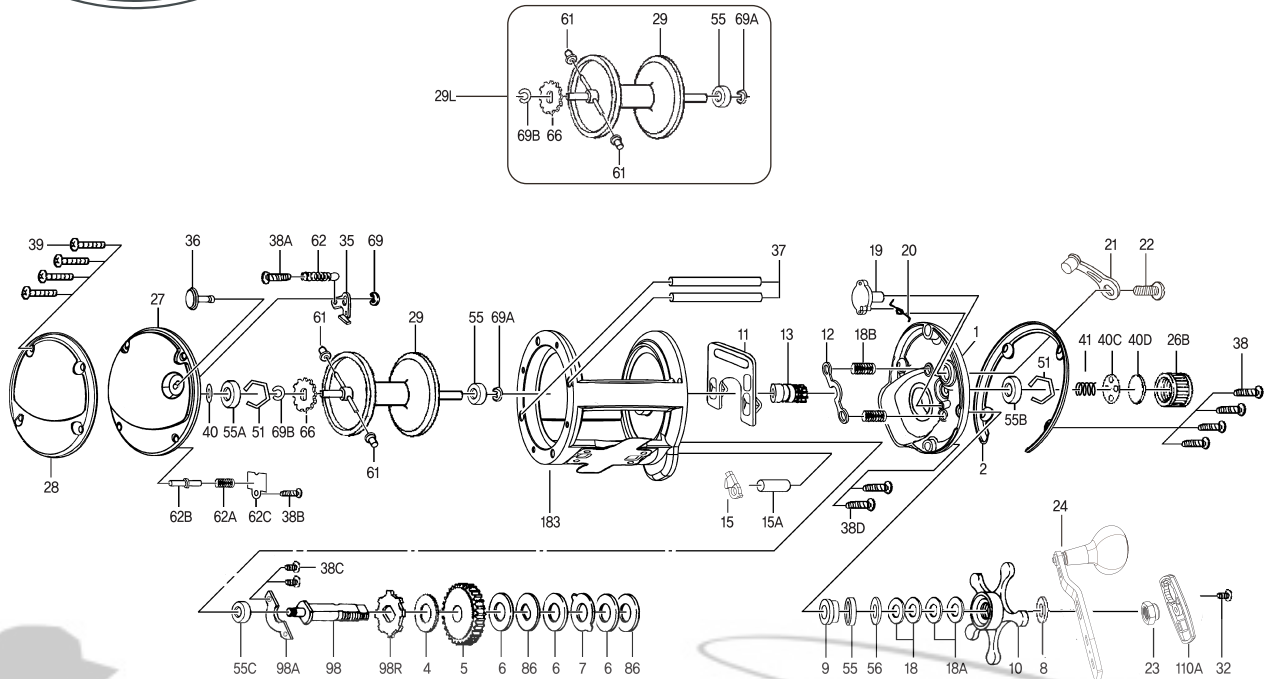

DEFIANCE 30

KEY NO.	PART NO.	PENN STYLE NO.	DESCRIPTION	KEY NO.	PART NO.	PENN STYLE NO.	DESCRIPTION
1	1257568	001 DFN30	Plate, Right Side	38	1257685	038 DFN20LW	Screw, Tapping (4)
2	1257642	002 DFN30	Ring, Right Side	38D	1257756	038DDFN30	Screw, Tapping (2)
4	1257644	004 DFN20LW	Washer, Fiber	38A	1257686	038ADFN20LW	Screw, Washer Hd
5	1257810	005 DFN30	Gear, Main	38B	1257687	038BDFN20LW	Screw, Tapping
6	1257646	006 DFN20LW	Washer, Friction Drag (3)	38C	1257688	038CDFN20LW	Screw, Tapping (2)
7	1257647	007 DFN20LW	Washer, Eared Drag	39	1257754	039 DFN25LW	Screw, Tapping (4)
8	1257648	008 DFN20LW	Washer, Tension	40	1257710	040 DFN20LW	Thrust Disc, Metal
9	1257649	009 DFN20LW	Bushing, Brass	40C	1257711	040CDFN20LW	Thrust Disc, Metal
10	1257650	010 DFN20LW	Drag Star Assembly	40D	1257712	040DDFN20LW	Thrust Disc, Rubber
11	1257651	011 DFN20LW	Eccentric Jack	41	1257713	041 DFN20LW	Spring, Coil
12	1257652	012 DFN20LW	Pinion Yoke	51	1257722	051 DFN20LW	Retainer, Wire Hex (2)
13	1257811	013 DFN30	Pinion	55	1257723	055 DFN20LW	Ball Bearing (2)
15	1257654	015 DFN20LW	Dog	55A	1257724	055ADFN20LW	Ball Bearing
15A	1257655	015ADFN20LW	Dog Post	55B	1257725	055BDFN20LW	Ball Bearing
18	1257656	018 DFN20LW	Washer, Tension Spring (2)	55C	1257726	055CDFN20LW	Ball Bearing
18A	1257657	018ADFN20LW	Washer, Tension Spring (2)	56	1257727	056 DFN20LW	Shim
18B	1257658	018BDFN20LW	Spring, Coil (2)	61	1257757	061 DFN30	Casting Brake (2)
19	1257751	019 DFN25LW	Eccentric Cam	62	1257730	062 DFN20LW	Spring, Click
20	1257660	020 DFN20LW	Eccentric Spring	62A	1257731	062ADFN20LW	Spring, Coil
21	1257752	021 DFN25LW	Eccentric Lever	62B	1257750	062BDFN25LW	Click Tension Shaft
22	1257662	022 DFN20LW	Eccentric Screw	62C	1257733	062CDFN20LW	Plate, Click Tension
23	1257663	023 DFN20LW	Nut, Handle	66	1257812	066 DFN30	Click Ratchet
24	1257664	024 DFN20LW	Handle Asm	69	1257737	069 DFN20LW	Retainer, E Ring
26B	1257665	026BDFN20LW	Cap, Spool Tension	69A	1257738	069ADFN20LW	Retainer, C Ring
27	1257668	027 DFN30	Plate, Left Side	69B	1257739	069BDFN20LW	Retainer, C Ring
28	1257672	028 DFN30	Ring, Left Side	86	1257741	086 DFN20LW	Washer, Keyed Drag (2)
29	1257676	029 DFN30	Spool	98	1257742	098 DFN20LW	Stud, Main Gear
29L	1257680	029LDFN30	Spool Assembly	98A	1257743	098ADFN20LW	Plate, Main Gear Stud
32	1257682	032 DFN20LW	Screw, Machine	98R	1257744	098RDFN20LW	Ratchet, Anti Reverse
33C	1291631	033CDFN40LW	Rod Clamp Kit (Not Shown)	110A	1257745	110ADFN20LW	Handle Nut Lock
35	1257683	035 DFN20LW	Click Tongue	183	1257748	183 DFN30	Frame
36	1257684	036 DFN20LW	Click Button				
37	1257755	037 DFN30	Post, Frame (2)				