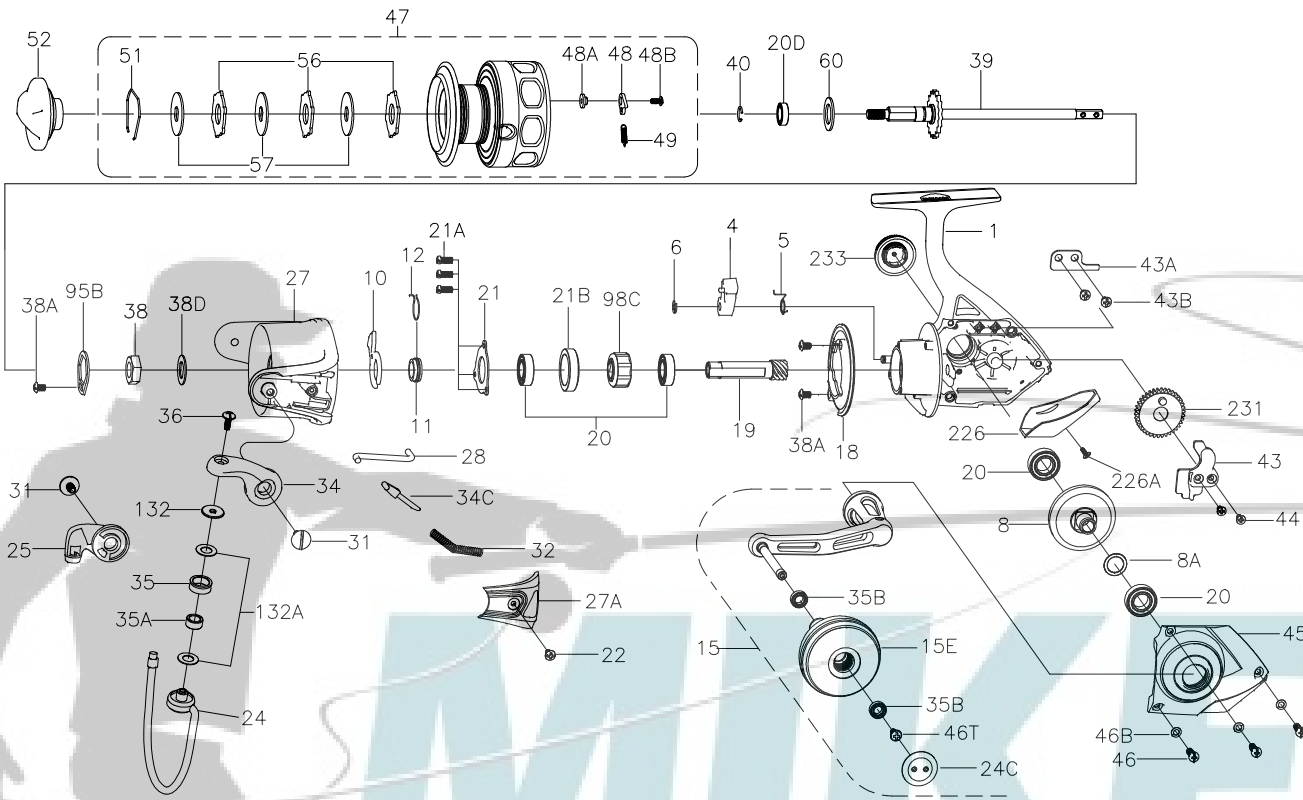

PARTS LIST FOR MODEL CFT6000

KEY NO.	PART NO.	DESCRIPTION
21A	1192645	21A-5000SG Bearing Retainer Screw (3 req)
21B	1192650	21B-5000SG Collar
22	1192661	22-5000SG Bail Pivot Cover Screw
24	1308092	24-CFT6000 Bail Wire Assembly
24C	1316416	24C-CFT5000 Handle Knob Cap
25	1308093	25-CFT5000 Bail Holder
27	1308095	27-CFT6000 Rotor
27A	1308097	27A-CFT6000 Bail Pivot Cover
28	1308099	28-CFT6000 Trip Lever
31	1308100	31-CFT5000 Bail Arm Screw (2 req)
32	1200520	32-6000SG Bail Spring
34	1308103	34-CFT6000 Bail Arm
34C	1191652	34C-5000SG Pivot Arm
35	1308066	35-CFT3000 Line Roller
35A	1308067	35A-CFT3000 Line Roller Bushing
35B	1316417	35B-CFT5000 Ball Bearing (2 req)
36	1191699	36-3000SG Bail Stud Screw
38	1191731	38-7000SG Rotor Nut
38A	1191736	38A-5000SG Screw (3 req)
38D	1308104	38D-CFT5000 Rotor Nut Washer
39	1308106	39-CFT6000 Main Shaft Assembly
40	1211620	40-5000BTL Bearing Lock Spring
43	1308107	43-CFT5000 Crosswind Block
43A	1191820	43A-5000SG Crosswind Block Plate
43B	1191827	43B-5000SG Crosswind Block Plate Screw (2 req)
44	1191845	44-5000SG Crosswind Block Screw (2 req)
45	1308109	45-CFT6000 Housing Cover Assembly
46	1191903	46-5000SG Housing Cover Screw (3 req)
46B	1191908	46B-5000SG Housing Cover Washer (3 req)
46T	1316411	46T-CFT2000 Screw
47	1308111	47-CFT6000 Spool Assembly
48	1211625	48-5000SG Click Tongue
48A	1211626	48A-5000SG Click Tongue Washer
48B	1211612	48B-5000SG Spool Click Screw
49	1211627	49-5000SG Click Tongue Spring
51	1308112	51-CFT5000 Drag Retaining Ring
52	1308113	52-CFT5000 Drag Knob Assembly
56	1308114	56-CFT5000 Drag Washer (3 req)
57	1192044	57-5000SG Keyed Washer (3 req)
60	1192062	60-5000SG Thrust Washer
95B	1308115	95B-CFT5000 Rotor Locking Plate
98C	1308116	98C-CFT5000 Clutch/Sleeve Assembly
132	1192297	132-5000SG Roller Washer
132A	1192302	132A-3000SG Line Roller Washer (2 req)
226	1308117	226-CFT5000 Rear Cover
226A	1192473	226A-3000SG Rear Cover Screw
231	1200523	231-6000SG Crosswind Gear
233	1308118	233-CFT5000 Bearing Cover Assembly

KEY NO.	PART NO.	DESCRIPTION
1	1308086	1-CFT6000 Housing Assembly
4	1190937	4-5000SG Dog
5	1190966	5-5000SG Dog Spring
6	1190979	6-5000SG Retaining Clip
8	1191019	8-5000SG Main Gear
8A	1191030	8A-5000SG Shim
10	1191066	10-5000SG A/R Holder
11	1191085	11-5000SG Bushing
12	1191090	12-5000SG A/R Bushing Spring
15	1320668	15-CFT6000 Handle Assembly
15E	1316418	15E-CFT8000 Handle Knob
18	1308088	18-CFT5000 Rotor Brake
19	1308089	19-CFT5000 Pinion Gear
20	1308090	20-CFT5000 Ball Bearing (4 req)
20D	1211610	20D-5000BTL Spool Ball Bearing
21	1192636	21-5000SG Bearing Retainer

407-CFT6000 Rev. 2 7-20-13

1292954