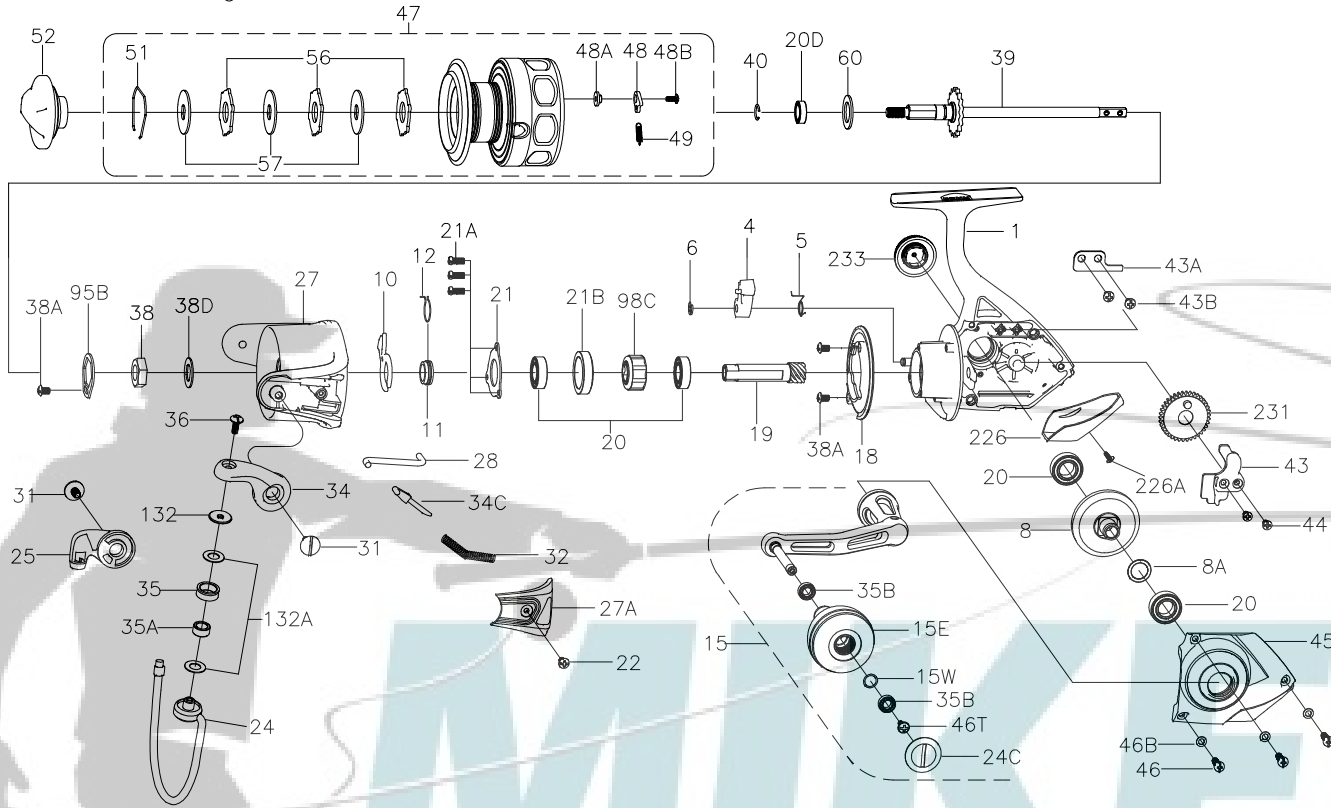

PARTS LIST FOR MODEL CFT5000

KEY NO.	PART NO.	DESCRIPTION
21A	1192645	21A-5000SG Bearing Retainer Screw (3 req)
21B	1192650	21B-5000SG Collar
22	1192661	22-5000SG Bail Pivot Cover Screw
24	1308091	24-CFT5000 Bail Wire Assembly
24C	1316416	24C-CFT5000 Handle Knob Cap
25	1308093	25-CFT5000 Bail Holder
27	1308094	27-CFT5000 Rotor
27A	1308096	27A-CFT5000 Bail Pivot Cover
28	1308098	28-CFT5000 Trip Lever
31	1308100	31-CFT5000 Bail Arm Screw (2 req)
32	1308101	32-CFT5000 Bail Spring
34	1308102	34-CFT5000 Bail Arm
34C	1191652	34C-5000SG Pivot Arm
35	1308066	35-CFT3000 Line Roller
35A	1308067	35A-CFT3000 Line Roller Bushing
35B	1316417	35B-CFT5000 Ball Bearing (2 req)
36	1191699	36-3000SG Bail Stud Screw
38	1191731	38-7000SG Rotor Nut
38A	1191736	38A-5000SG Screw (3 req)
38D	1308104	38D-CFT5000 Rotor Nut Washer
39	1308105	39-CFT5000 Main Shaft Assembly
40	1211620	40-5000BTL Bearing Lock Spring
43	1308107	43-CFT5000 Crosswind Block
43A	1191820	43A-5000SG Crosswind Block Plate
43B	1191827	43B-5000SG Crosswind Block Plate Screw (2 req)
44	1191845	44-5000SG Crosswind Block Screw (2 req)
45	1308108	45-CFT5000 Housing Cover Assembly
46	1191903	46-5000SG Housing Cover Screw (3 req)
46B	1191908	46B-5000SG Housing Cover Washer (3 req)
46T	1316411	46T-CFT2000 Screw
47	1308110	47-CFT5000 Spool Assembly
48	1211625	48-5000SG Click Tongue
48A	1211626	48A-5000SG Click Tongue Washer
48B	1211612	48B-5000SG Spool Click Screw
49	1211627	49-5000SG Click Tongue Spring
51	1308112	51-CFT5000 Drag Retaining Ring
52	1308113	52-CFT5000 Drag Knob Assembly
56	1308114	56-CFT5000 Drag Washer (3 req)
57	1192044	57-5000SG Keyed Washer (3 req)
60	1192062	60-5000SG Thrust Washer
95B	1308115	95B-CFT5000 Rotor Locking Plate
98C	1308116	98C-CFT5000 Clutch/Sleeve Assembly
132	1192297	132-5000SG Roller Washer
132A	1192302	132A-3000SG Line Roller Washer (2 req)
226	1308117	226-CFT5000 Rear Cover
226A	1192473	226A-3000SG Rear Cover Screw
231	1192503	231-5000SG Crosswind Gear
233	1308118	233-CFT5000 Bearing Cover Assembly