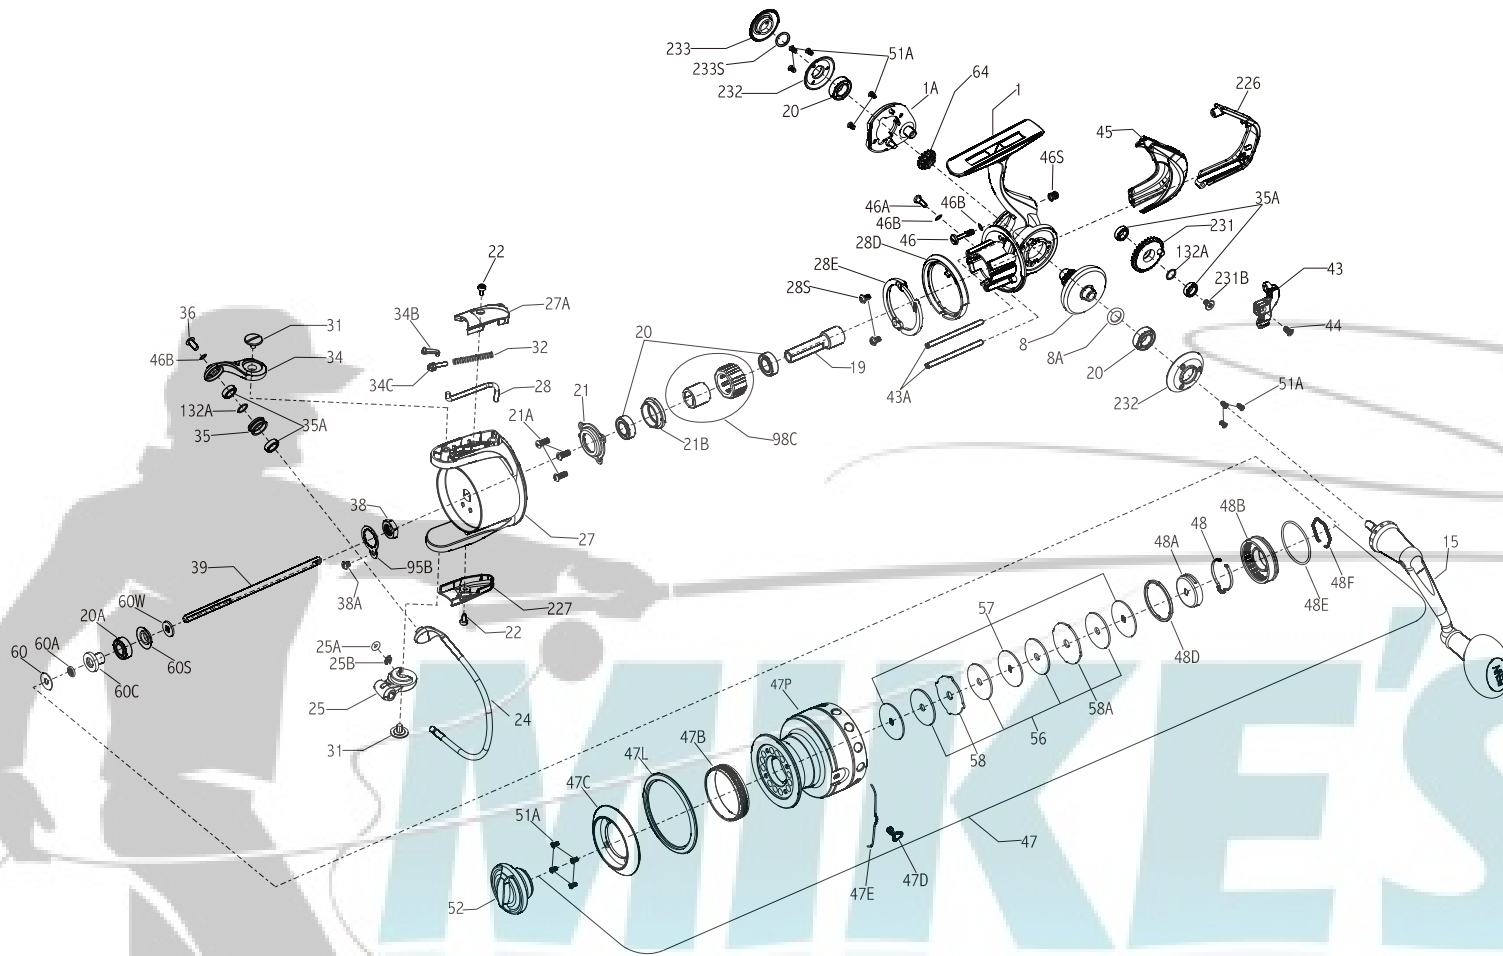

PENN PARTS LIST FOR MODEL 7000CQ

KEY NO.	PART NO.	DESCRIPTION
25B	1195592	25B-2000CQ Clip
27	1195596	27-7000CQ Rotor
27A	1195600	27A-7000CQ Bail Pivot Cover
28	1195604	28-7000CQ Trip Lever
28D	1195607	28D-7000CQ Friction Ring
28E	1195610	28E-7000CQ Friction Ring Cover
28S	1195611	28S-2000CQ Screw(2 Req.)
31	1195612	31-2000CQ Screw(2 Req.)
32	1195614	32-5000CQ Bail Spring
34	1195616	34-5000CQ Bail Arm
34B	1195618	34B-5000CQ Pivot Lever
34C	1195619	34C-2000CQ Pivot Arm
35	1195621	35-5000CQ Line Roller
35A	1195641	35A-2000CQ Ball Bearing(4 Req.)
36	1195642	36-2000CQ Screw
38	1195645	38-7000CQ Rotor Nut
38A	1195646	38A-2000CQ Screw
39	1195650	39-7000CQ Spool Shaft
43	1195654	43-7000CQ Crosswind Block
43A	1195658	43A-7000CQ Crosswind Block Pins(2 Req.)
44	1195659	44-2000CQ Screw
45	1195663	45-7000CQ Maintenance Hatch
46	1195664	46-2000CQ Screw
46A	1195666	46A-7000CQ Screw
46B	1222226	46B- 2000CQ Washer(3 Req.)
46S	1195673	46S-2000CQ Spring
47	1195679	47-7000CQ Spool Assembly
47P	1197236	47P- 7000CQ Spool
47B	1195687	47B-7000CQ Spool Band
47C	1195691	47C-7000CQ Spool Lip Cover
47D	1195692	47D-2000CQ Line Clip
47E	1195696	47E-7000CQ Line Clip Spring
47L	1195702	47L-7000CQ Spool Lip
48	1195704	48-7000CQ Spool Click
48A	1195707	48A-7000CQ Spool Click Retainer
48B	1195711	48B-7000CQ Spool Click Housing
48D	1195715	48D-7000CQ Spacer Ring
48E	1195719	48E-7000CQ O-Ring
48F	1251982	48F-7000CQ Clip
51A	1195720	51A-2000CQ Screw(12 Req.)
52	1195726	52-7000CQ Drag Knob Assembly
56	1195736	56-7000CQ Washer HT-100(4 Req.)
57	1195744	57-7000CQ Keyed Washer(3 Req.)
58	1195747	58-7000CQ Earred Washer
58A	1195750	58A-7000CQ Earred Washer
60	1195753	60-7000CQ Spacer Washer
60A	1195756	60A-7000CQ O-Ring
60C	1195760	60C-7000CQ Bearing Sleeve
60S	1195762	60S-7000CQ Seal
60W	1195765	60W-7000CQ Spool Shaft Washer
64	1195769	64-7000CQ Idler Gear
95B	1195771	95B-7000CQ Rotor Locking Plate
98C	1195775	98C-7000CQ Clutch/Sleeve Assembly
132A	1195778	132A-2000CQ Spacer(2 Req.)
226	1195788	226-7000CQ Rear Cover
227	1195798	227-7000CQ Cam Cover
231	1195810	231- 7000CQ Crosswind Gear
231B	1195812	231B-2000CQ Screw
232	1195819	232-7000 CQ Bearing Retainer(2 Req)
233	1195827	233-7000CQ Bearing Cover
233S	1257635	233S-2000CQ O-Ring