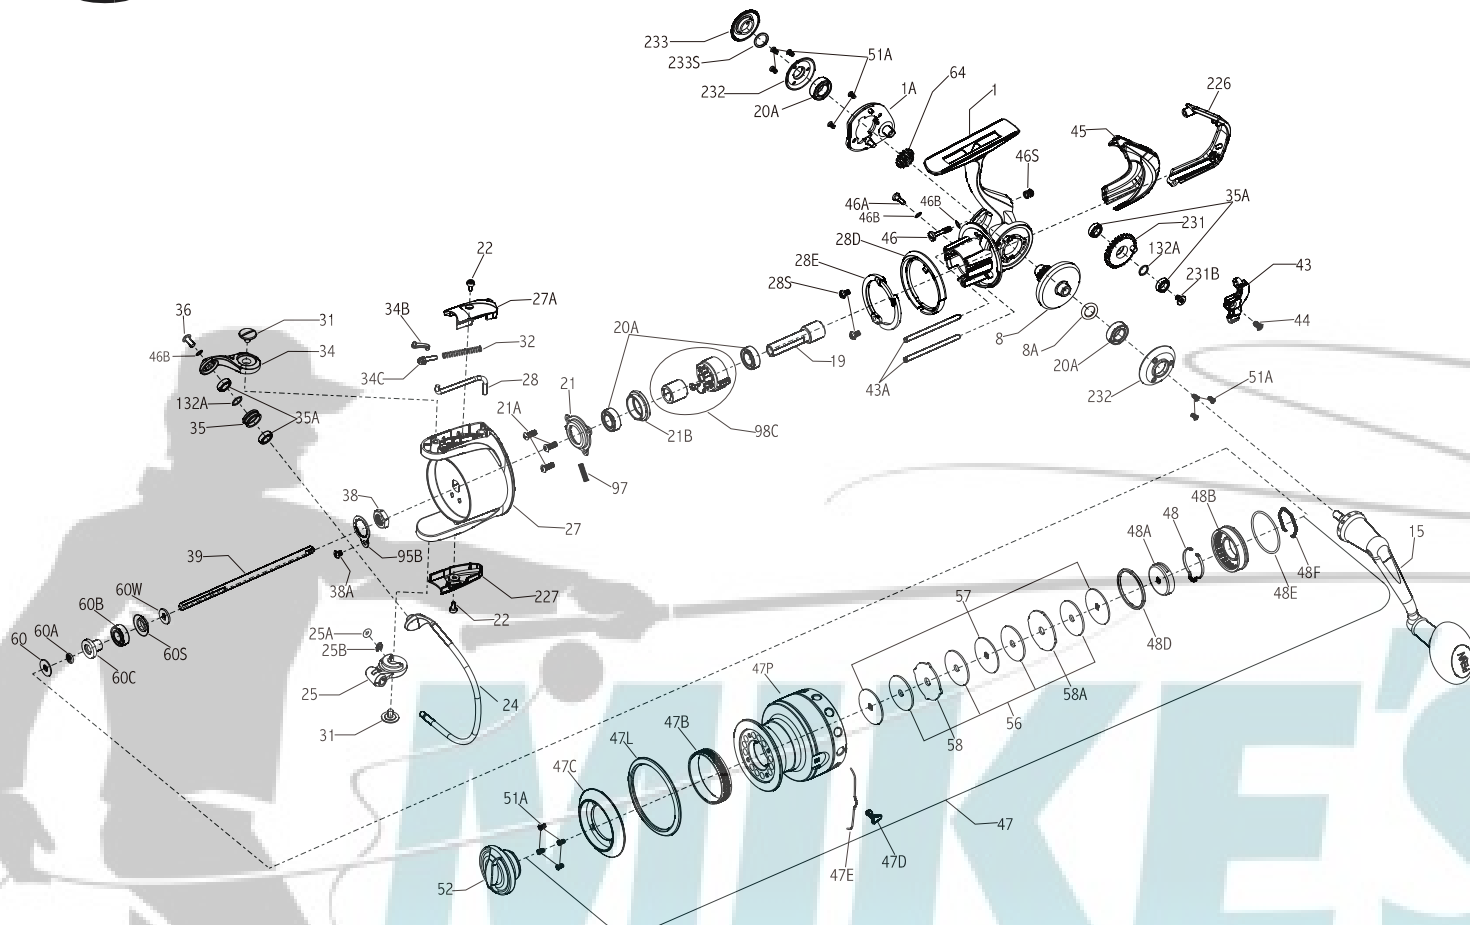

PENN PARTS LIST FOR MODEL 5000CQ

KEY NO.	PART NO.	DESCRIPTION
25B	1195592	25B-2000CQ Clip
27	1195595	27-5000CQ Rotor
27A	1195599	27A-5000CQ Bail Pivot Cover
28	1195603	28-5000CQ Trip Lever
28D	1195606	28D-5000CQ Friction Ring
28E	1195609	28E-5000CQ Friction Ring Cover
28S	1195611	28S-2000CQ Screw(2 Req.)
31	1195612	31-2000CQ Screw(2 Req.)
32	1195614	32-5000CQ Bail Spring
34	1195616	34-5000CQ Bail Arm
34B	1195618	34B-5000CQ Pivot Lever
34C	1195619	34C-2000CQ Pivot Arm
35	1195621	35-5000CQ Line Roller
35A	1195641	35A-2000CQ Ball Bearing(4 Req.)
36	1195642	36-2000CQ Screw
38	1195644	38-5000CQ Rotor Nut
38A	1195646	38A-2000CQ Screw
39	1195649	39-5000CQ Spool Shaft
43	1195653	43-5000CQ Crosswind Block
43A	1195657	43A-5000CQ Crosswind Block Pins(2 Req.)
44	1195659	44-2000CQ Screw
45	1195662	45-5000CQ Maintenance Hatch
46	1195664	46-2000CQ Screw
46A	1195665	46A-2000CQ Screw
46B	1222226	46B-2000CQ Washer(3 Req.)
46S	1195673	46S-2000CQ Spring
47	1195677	47-5000CQ Spool Assembly
47P	1197235	47P-5000CQ Spool
47B	1195684	47B-5000CQ Spool Band
47C	1195690	47C-5000CQ Spool Lip Cover
47D	1195692	47D-2000CQ Line Clip
47E	1195693	47E-2000CQ Line Clip Spring
47L	1195701	47L-5000CQ Spool Lip
48	1205228	48-5000CQ Spool Click
48A	1195706	48A-5000CQ Spool Click Retainer
48B	1195709	48B-5000CQ Spool Click Housing
48D	1195714	48D-5000CQ Spacer Ring
48E	1195717	48E-5000CQ O-Ring
48F	1251981	48F-5000CQ Clip
51A	1195720	51A-2000CQ Screw(12 Req.)
52	1195725	52-5000CQ Drag Knob Assembly
56	1195731	56-5000CQ Drag Washer HT-100(4 Req.)
57	1195742	57-5000CQ Keyed Washer(3 Req.)
58	1195746	58-5000CQ Earred Washer
58A	1195749	58A-5000CQ Earred Washer
60	1195752	60-5000CQ Spacer
60A	1195755	60A-2000CQ O-Ring
60B	1195757	60B-2000CQ Ball Bearing
60C	1195759	60C-5000CQ Bearing Sleeve
60S	1195761	60S-2000CQ Seal
60W	1195764	60W-5000CQ Spool Shaft Washer
64	1195768	64-5000CQ Idler Gear
95B	1195770	95B-2000CQ Rotor Locking Plate
97	1195772	97-2000CQ Clutch Spring
98C	1195774	98C-5000CQ Clutch/Sleeve Assembly
132A	1195778	132A-2000CQ Spacer(2 Req.)
226	1195786	226-5000CQ Rear Cover
227	1195796	227-5000CQ Cam Cover
231	1195807	231-5000CQ Crosswind Gear
231B	1195812	231B-2000CQ Screw
232	1195818	232-5000CQ Bearing Retainer(2 Req.)
233	1195825	233-5000CQ Bearing Cover
233S	1257635	233S-2000CQ O-Ring