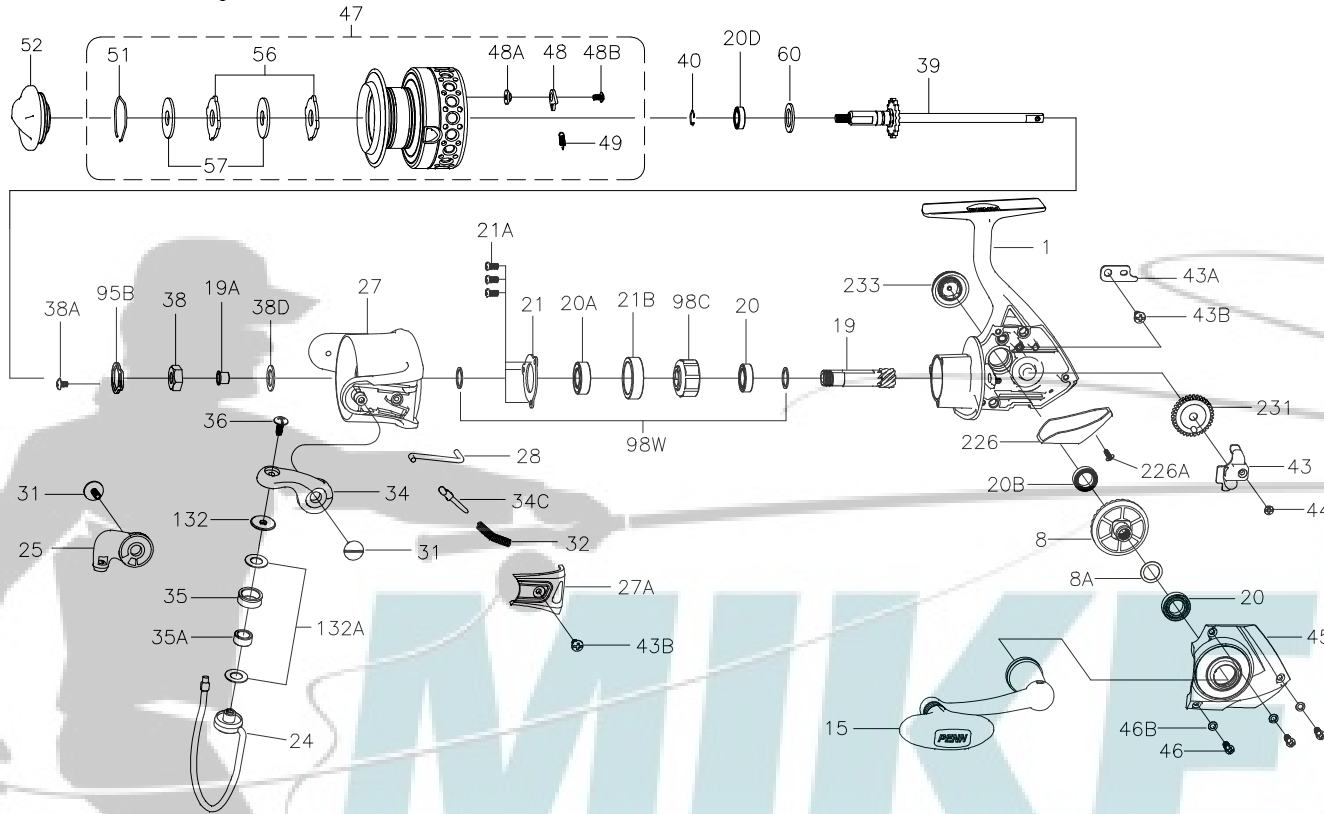

PARTS LIST FOR MODEL BTLII4000

KEY NO.	PART NO.	DESCRIPTION
24	1324037	24-BTLII4000 Bail Wire
25	1308056	25-CFT3000 Bail Holder
27	1324038	27-BTLII4000 Rotor
27A	1308060	27A-CFT4000 Bail Pivot Cover
28	1308062	28-CFT4000 Trip Lever
31	1324169	31-BTLII4000 Bail Arm Screw (2 req)
32	1191586	32-3000SG Bail Spring
34	1308064	34-CFT3000 Bail Arm
34C	1308065	34C-CFT3000 Pivot Arm
35	1324170	35-BTLII4000 Line Roller
35A	1308067	35A-CFT3000 Line Roller Bushing
36	1191699	36-3000SG Bail Stud Screw
38	1191728	38-3000SG Rotor Nut
38A	1324171	38A-BTLII4000 Rotor Locking Plate Screw
38D	1308070	38D-CFT3000 Rotor Nut Washer
39	1308072	39-CFT4000 Main Shaft Assembly
40	1308073	40-CFT3000 Bearing Lock Spring
43	1200531	43-4000SG Crosswind Block
43A	1191818	43A-3000SG Crosswind Block Plate
43B	1191826	43B-3000SG Screw (2 req)
44	1191843	44-3000SG Crosswind Block Screw
45	1324172	45-BTLII4000 Housing Cover Assembly
46	1191901	46-3000SG Housing Cover Screw (3 req)
46B	1191907	46B-3000SG Housing Cover Washer (3 req)
47	1324173	47-BTLII4000 Spool Assembly
48	1211604	48-3000SG Click Tongue
48A	1214226	48A-3000SG Click Tongue Washer
48B	1211591	48B-3000BTL Spool Click Screw
49	1211605	49-3000SG Click Tongue Spring
51	1308078	51-CFT3000 Drag Retaining Ring
52	1324174	52-BTLII4000 Drag Knob Assembly
56	1308080	56-CFT3000 Drag Washer (2 req)
57	1192043	57-3000SG Keyed Washer (2 req)
60	1192060	60-3000SG Thrust Washer
8	1308047	8-CFT3000 Main Gear
8A	1191028	8A-3000SG Shim
15	1324036	15-BTLII4000 Handle Assembly
19	1191231	19-3000SG Pinion Gear
19A	1191252	19A-3000SG Pinion Bushing
20	1308050	20-CFT3000 Ball Bearing (2 req)
20A	1308051	20A-CFT3000 Upper Pinion Ball Bearing
20B	1211610	20B-5000BTL Ball Bearing
20D	1211588	20D-3000BTL Spool Ball Bearing
21	1308052	21-CFT3000 Bearing Retainer
21A	1192644	21A-3000SG Bearing Retainer Screw (3 req)
21B	1308053	21B-CFT3000 Collar
226	1308083	226-CFT3000 Rear Cover
226A	1192473	226A-3000SG Rear Cover Screw
231	1200522	231-4000SG Crosswind Gear
233	1211608	233-3000BTL Bearing Cover Assembly