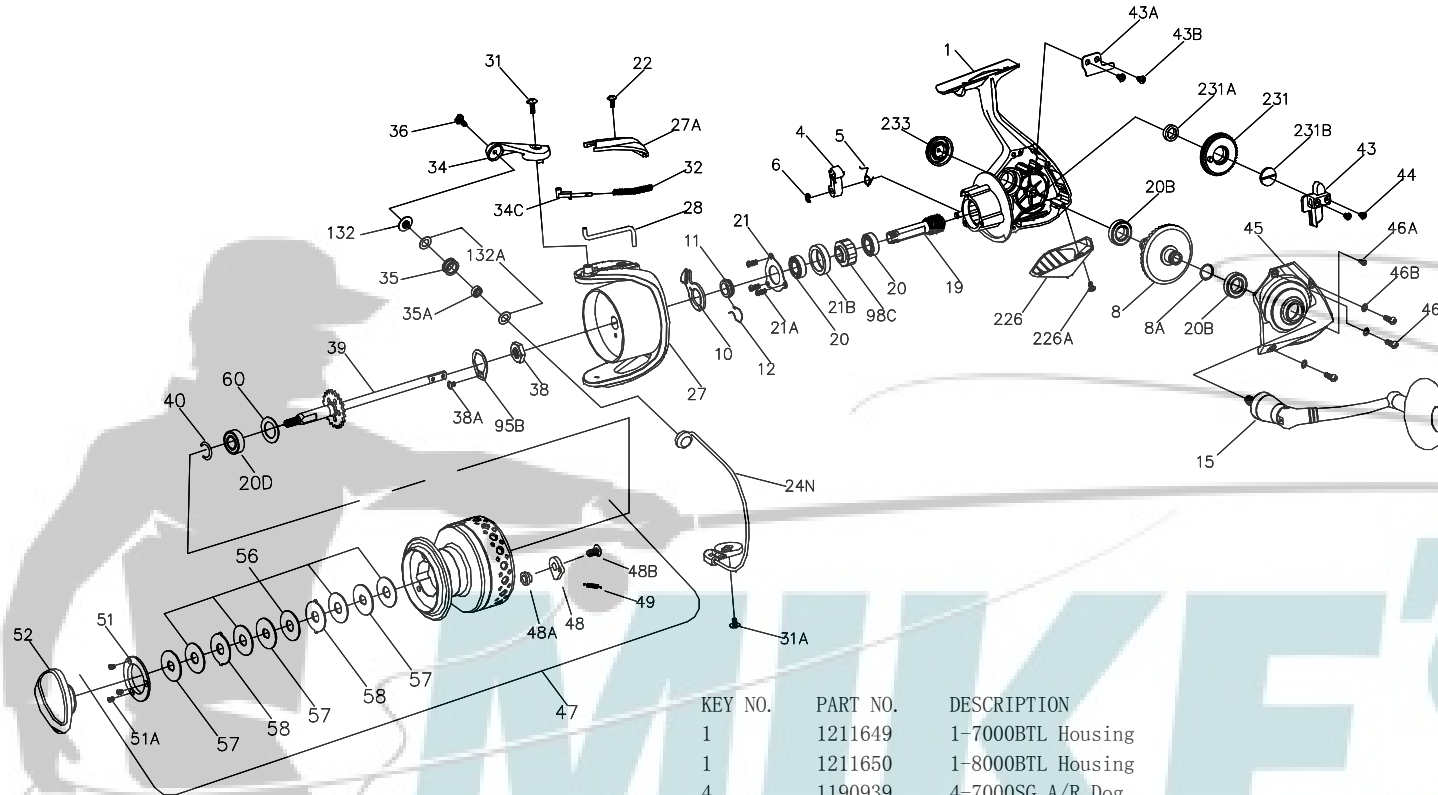

PARTS LIST FOR MODELS BTL7000/BTL8000
REEL PART NO.1206110/1206111

KEY NO.	PART NO.	DESCRIPTION
27	1211636	27-7000BTL Rotor (w/weight & screw)
27	1211637	27-8000BTL Rotor (w/weight & screw)
27A	1191454	27A-7000SG Bail Pivot Cover
28	1191491	28-7000SG Trip Lever
28	1191494	28-8000SG Trip Lever
31	1191569	31-5000SG Bail Arm Screw
31A	1191575	31A-5000SG Bail Cam Screw
32	1200520	32-6000SG Bail Spring
34	1191634	34-7000SG Bail Arm
34C	1191656	34C-7000SG Pivot Arm
35	1242221	35-5000BTL Line Roller
35A	1242222	35A-5000BTL Line Roller Bearing
36	1191704	36-7000SG Bail Stud Screw
38	1191731	38-7000SG Rotor Nut
38A	1191736	38A-5000SG Rotor Locking Plate Screw
39	1211638	39-7000BTL Spool Shaft Assembly
39	1211639	39-8000BTL Spool Shaft Assembly
40	1211620	40-5000BTL Bearing Locking Spring
43	1191809	43-7000SG Crosswind Block
43A	1191821	43A-7000SG Crosswind Block Plate
43B	1191826	43B-3000SG Crosswind Block Plate Screw(2 req)
44	1191845	44-5000SG Crosswind Block Screw (2 req)
45	1211640	45-7000BTL Housing Cover
46	1191903	46-5000SG Housing Cover Screw (3 req)
46A	1191906	46A-3000SG Housing Cover Screw A
46B	1191908	46B-5000SG Housing Cover Washer (3 req)
47	1211642	47-7000BTL Spool Assembly
47	1211643	47-8000BTL Spool Assembly
48	1211625	48-5000SG Click Tongue
48A	1211626	48A-5000SG Click Tongue Washer
48B	1211612	48B-5000SG Spool Click Screw
49	1211627	49-5000SG Click Tongue Spring
51	1204093	51-7000PUR Retaining Spacer
51A	1191986	51A-3000SG Retaining Screw (3 req)
52	1211644	52-7000BTL Drag Knob Assembly
56	1211645	56-7000BTL Drag Washer (5 req)
57	1211646	57-7000BTL Keyed Washer (3 req)
58	1192055	58-7000SG Earred Washer (2 req)
60	1211629	60-5000BTL Thrust Washer
95B	1192186	95B-5000SG Rotor Locking Plate
98C	1192215	98C-5000SG Clutch/Sleeve Assembly
132	1192298	132-7000SG Roller Washer
132A	1192302	132A-3000SG Line Roller Washer (2 req)
226	1192463	226-7000SG Rear Cover
226A	1192474	226A-7000SG Rear Cover Screw
231	1192507	231-7000SG Crosswind Gear
231A	1192511	231A-7000SG Bushing Crosswind Gear
231B	1192514	231B-7000SG Screw Crosswind Gear
233	1211631	233-5000BTL Bearing Cover Assembly