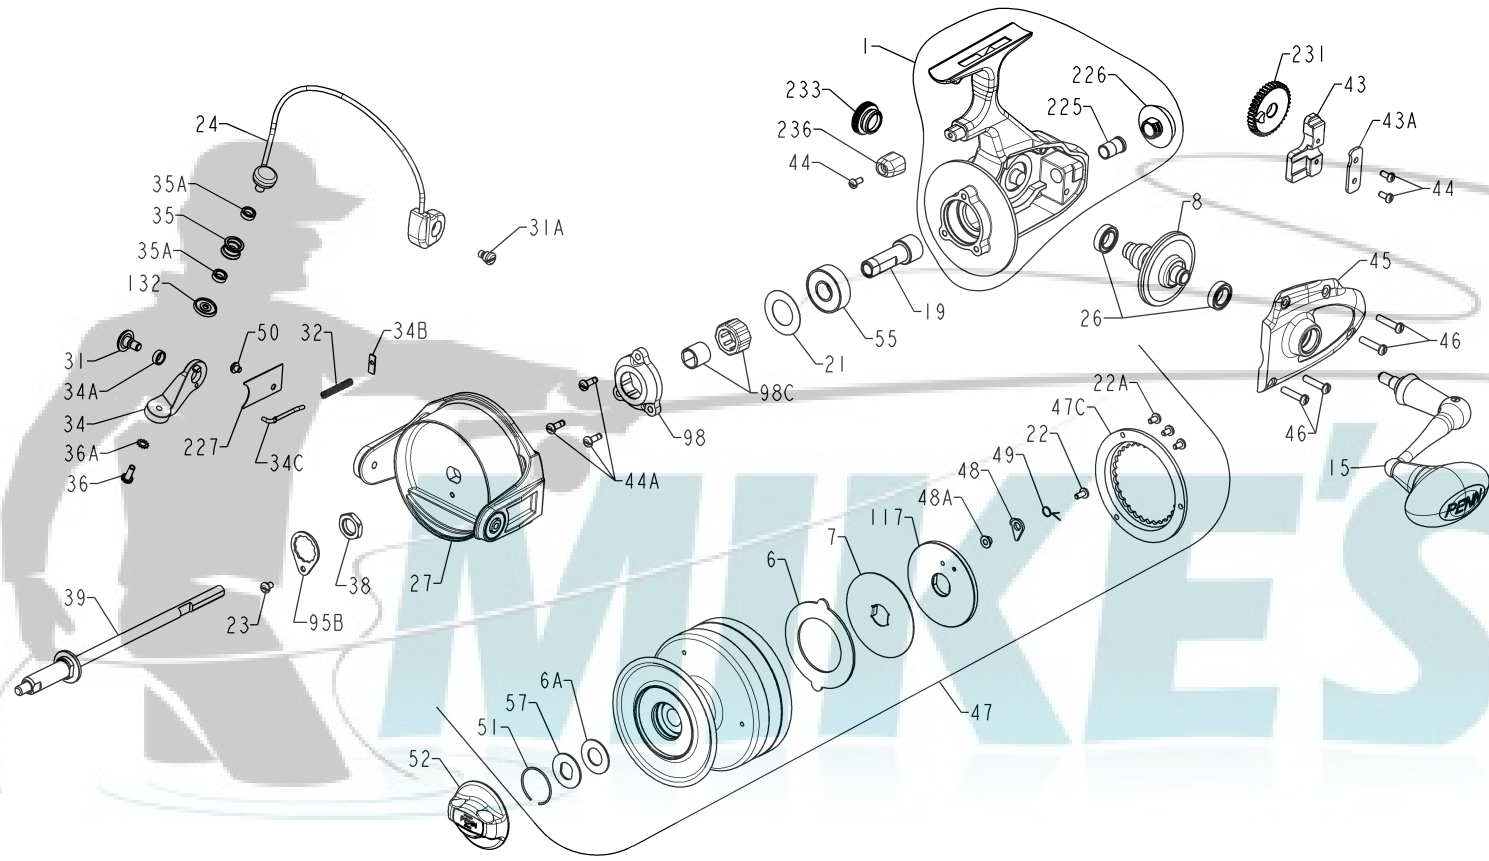

PARTS LIST FOR MODEL 950SSM

REEL ASSEMBLY NO. 1152072

KEY NO.	ORDER PART NO.	PENN STYLE NO.	DESCRIPTION
1	1190851	001 950M	Housing Assembly
6	1190981	006 950M	Drag Washer HT-100
6A	1180906	006 060	Drag Washer HT-100
7	1191007	007 950M	Metal Drag Washer
8	1181137	008N9500	Main Gear
15	1181512	015N950M	Handle Assembly
19	1181722	019 950M	Pinion
21	1192639	021 750M	Bearing Cover
22	1181926	022 9500	Spool Click Screw
22A	1181929	022A9500	Drag Cover Screw (3 Req.)
23	1181953	023 750	Locking Plate Screw
24	1182079	024 950M	Bail Assembly
26	1182133	026A2.5FR	Bearing Ball (2 Req.)
27	1182290	027 950M	Rotor Assembly
31	1182679	031 750M	Bail Arm Screw
31A	1182689	031A550G	Bail Cam Screw
32	1182741	032 950M	Bail Spring
34	1182838	034 950M	Bail Arm
34A	1182847	034A750	Bail Arm Bushing
34B	1182848	034B750M	Pivot Plate
34C	1191659	034C950M	Pivot Arm
35	1182949	035 950M	Line Roller
35A	1182951	035A950M	Ball Bearing (2 Req.)
36	1183016	036 750	Bail Stud Screw
36A	1183032	036A750	Lock Washer
38	1183160	038 9500	Rotor Nut
39	1183241	039 950M	Spool Shaft
43	1183413	043 950M	Crosswind Block
43A	1183427	043A750	Crosswind Plate
44	1183462	044 750	Screw (3 Req.)
44A	1183459	044 710	Screw (3 Req.)
45	1191885	045 950M	Housing Cover
46	1183581	046 9500	Cover Screw (4 Req.)
47	1191951	047 950M	Spool Assembly
47C	1183689	047C9500	Drag Cover
48	1183718	048 9500	Click Tongue
48A	1183724	048A9500	Click Tongue Washer
49	1183743	049 9500	Click Tongue Spring
50	1183766	050 712	Screw
51	1183795	051 704	Retaining Ring
52	1183837	052 750	Drag Knob Assembly
55	1183876	055 050	Ball Bearing
57	1183937	057 704	Drag Washer, Keyed
95B	1192187	095B950M	Rotor Locking Plate
98	1192202	098 750M	Clutch Housing
98C	1192219	098C950M	Clutch Bearing And Sleeve
117	1192255	117 950M	Drive Plate (With Pin)
132	1184601	132 950M	Roller Washer
225	1185008	225 9500	Spool Shaft Bushing
226	1192469	226 950M	Rear Cap
227	1192491	227 950M	Bail Spring Cover
231	1185097	231 950M	Crosswind Gear
233	1185145	233 550G	Bearing Cover
236	1192531	236 750M	Tripp Bumper