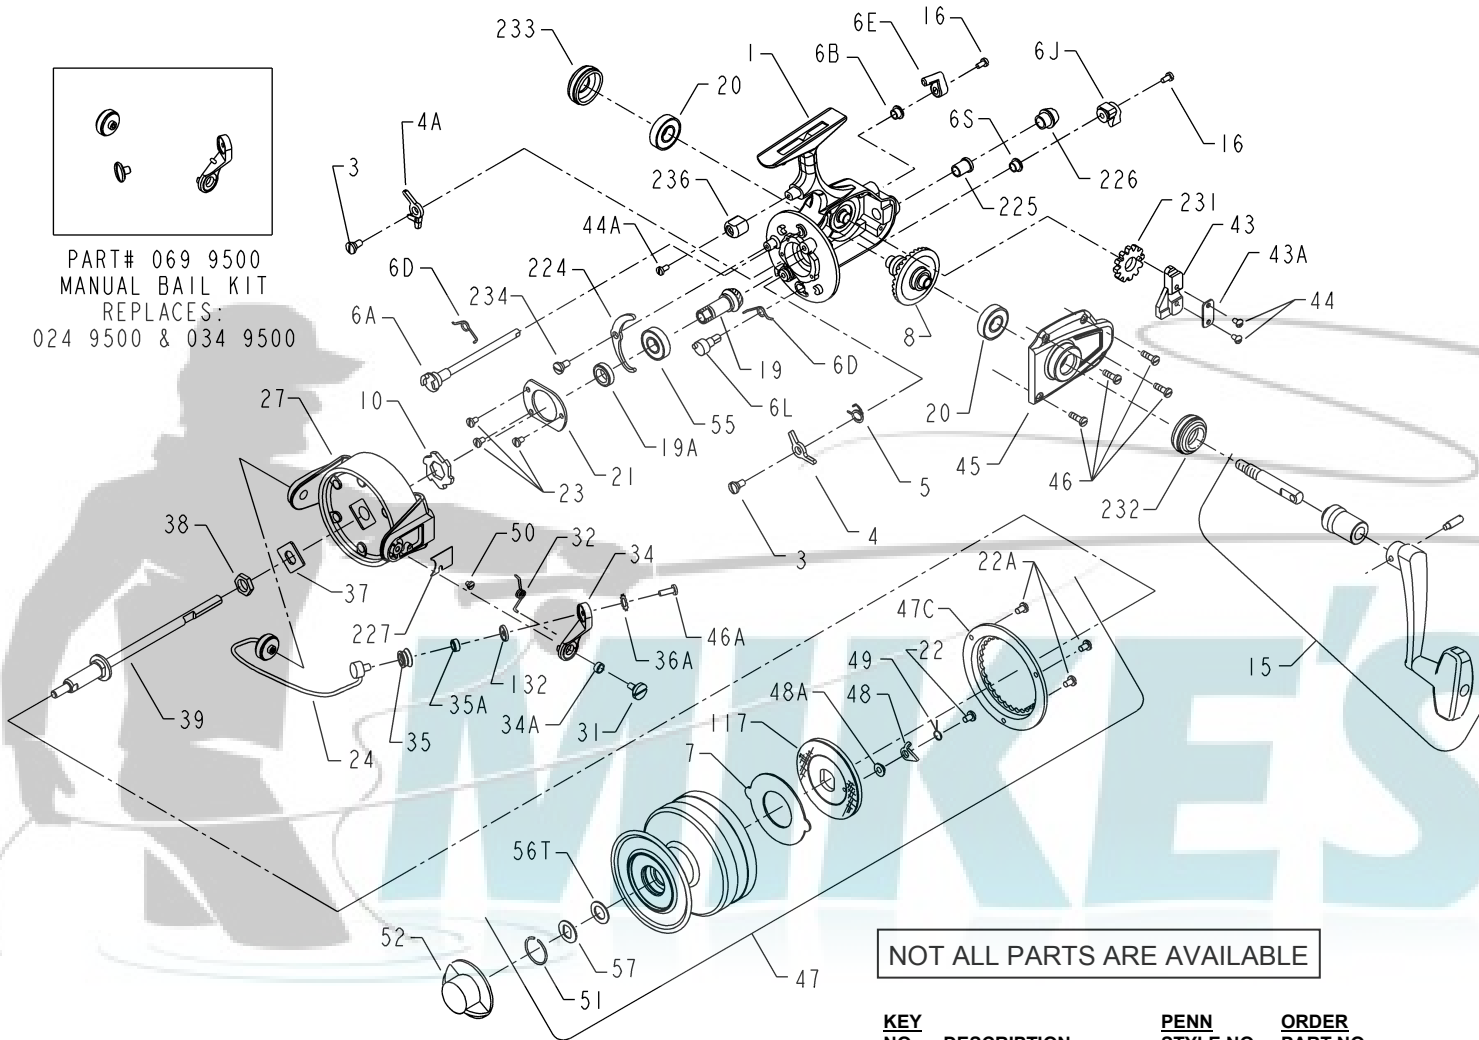

PARTS LIST FOR MODEL 9500SS

REEL ASSEMBLY NO 1151145

PART# 069 9500
MANUAL BAIL KIT
REPLACES:
024 9500 & 034 9500

NOT ALL PARTS ARE AVAILABLE

<u>KEY NO.</u>	<u>DESCRIPTION</u>	<u>PENN STYLE NO.</u>	<u>ORDER PART NO.</u>
15	Handle Assembly	015N950M	1181512
16	Eccentric Screw (2 req.)	016 910	1181585
19	Pinion	019N9500	1181753
19A	Pinion Spacer	019A9500	1181740
20	Ball Bearing (2 req.)	020 704	1181790
21	Bearing Cover	021 9500	1181885
22	Spool Click Screw	022 9500	1181926
22A	Drag Cover Screw (3 req.)	022A9500	1181929
23	Bearing Cover Screw (3 req.)	023 750	1181953
24	Bail Wire Assembly	024 9500	1182080
27	Rotor	027 9500	1182291
31	Bail Arm Screw	031 750M	1182679
32	Bail Arm Spring	032 750	1182739
34	Bail Arm	034 9500	1182836
34A	Bail Arm Bushing	034A750	1182847
35	Line Roller	035 9500	1182948
35A	Line Roller Bearing	035A706	1182963
36A	Lock Washer	036A750	1183032
37	Rotor Washer	037 9500	1183091
38	Rotor Nut	038 9500	1183160
39	Spool Shaft	039 9500	1183240
43	Spool Block	043 9500	1183414
43A	Crosswind Block Plate	043A750	1183427
44	Crosswind Block Screw (2 req.)	044 750	1183462
44A	Trip Bumper Screw	044 750	1183462
45	Housing Cover	045 9500	1183539
46	Housing Cover Screw (4 req.)	046 9500	1183581
46A	Bail Stud Screw	046A9500	1183587
47	Spool (Complete)	047 9500	1183676
47C	Drag Cover	047C9500	1183689
48	Click Tongue	048 9500	1183718
48A	Click Tongue Washer	048A9500	1183724
49	Click Tongue Spring	049 9500	1183743
50	Bail Spring Cover Screw	050 712	1183766
51	Retaining Ring	051 704	1183795
52	Drag Knob	052 9500	1183841
55	Ball Bearing	055 050	1183876
56T	Drag Washer (Teflon®)	056T704	1183918
57	Drag Washer Keyed	057 704	1183937
69	Manual Bail Kit (Optional)	069 9500	1184121
117	Drag Washer/Drive Plate	117 9500	1184488
132	Roller Washer	132 706	1184594
224	Transfer Lever	224 750	1184994
225	Crosswind Shaft Bushing	225 9500	1185008
226	Bushing Cap Screw	226 9500	1185022
227	Bail Spring Cover	227 9500	1185057
231	Crosswind Gear	231 9500	1185098
232	Bearing Cover (Open)	232 750	1185124
233	Bearing Cover (Closed)	233 750	1185150
234	Transfer Lever Screw	234 750	1185153
236	Trip Bumper	236 750	1185156

<u>KEY NO.</u>	<u>DESCRIPTION</u>	<u>PENN STYLE NO.</u>	<u>ORDER PART NO.</u>
1	Housing	001 9500	1180559
3	Dog Screw (2 req.)	003 750	1180736
4	Dog	004 750	1180787
4A	Silent Dog	004A750	1180801
5	Click Dog Spring	005 704	1180877
6A	Upper Eccentric	006A750	1180959
6B	Upper Eccentric Liner	006B750	1180967
6D	Eccentric Spring (2 req.)	006D710	1180977
6E	Anti-Reverse Lever	006E750	1180987
6J	Silent Dog Lever	006J750	1180996
6L	Silent Eccentric	006L750	1180998
6S	Silent Eccentric Liner	006B700Z	1180965
7	Metal Drag Washer	007 4FR	1181016
8	Main Gear	008N9500	1181137
10	Ratchet	010 9500	1181214