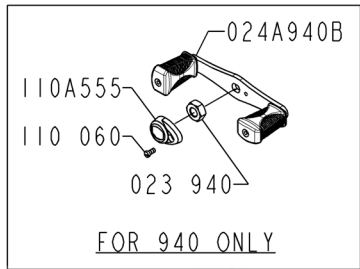

**PARTS LIST FOR MODELS 920, 930 AND 940**

KEY NO.	DESCRIPTION	PART NO.
1	Right Side Plate	001 910
2N	Right Side Ring	002N910
3	Bridge Assembly	003 910
4	Fibre Washer	004 910
5	Main Gear	005 910
6	Drag Washer (3 Req.)	006 910
7	Metal Disc Set	007 910
8	Tension spring (2 Req.)	008 910
9	Spacing Sleeve	009 910
10	Star Drag Wheel	010 910
11	Eccentric Jack	011 910
13	Pinion Gear	013 910

KEY NO.	DESCRIPTION	PART NO.
14C	Dog Spring	014C910
15	Dog	015 910
15A	Dog Housing	015A910
15C	Dog Cover	015C910
15D	Dog cover Screw	015D910
16	Bridge Screw (7 Req.)	016 910
19	Eccentric Assembly	019 910
21A	Lever Knob	021A910
21B	Lever Knob Pin	021B910
23	Handle Screw	023 910
23A	Handle Lock Screw	110 060
24	Handle (920-930)	024 920