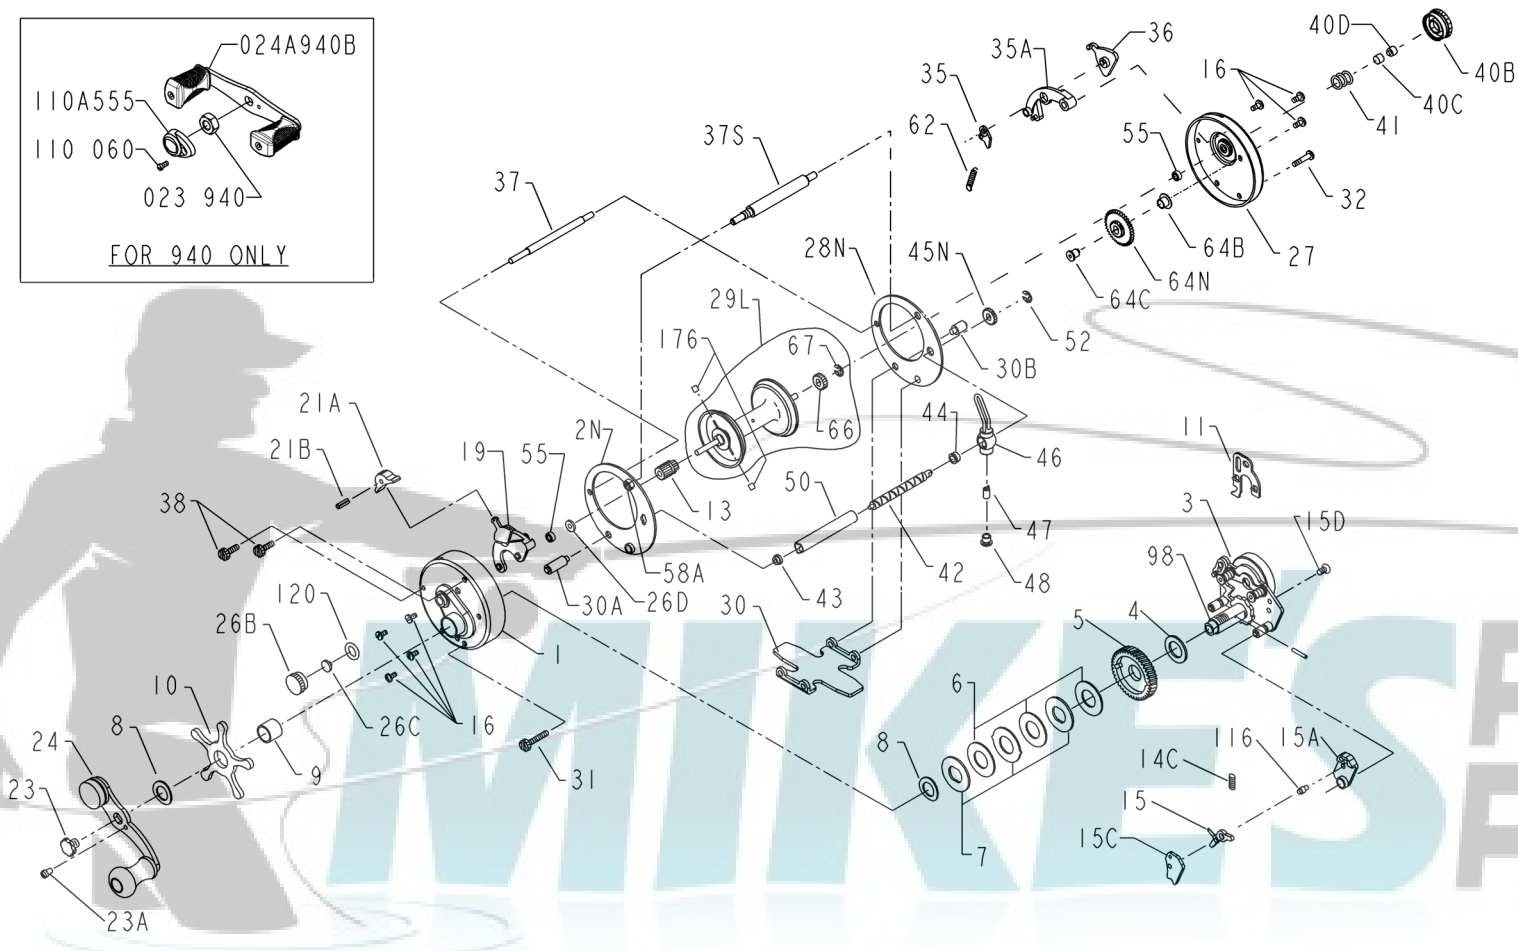

**PARTS LIST FOR MODELS 920, 930 AND 940**

KEY NO.	DESCRIPTION	PART NO.
1	Right Side Plate	001 910
2N	Right Side Ring	002N910
3	Bridge Assembly	003 910
4	Fibre Washer	004 910
5	Main Gear	005 910
6	Drag Washer (3 Req.)	006 910
7	Metal Disc Set	007 910
8	Tension spring (2 Req.)	008 910
9	Spacing Sleeve	009 910
10	Star Drag Wheel	010 910
11	Eccentric Jack	011 910
13	Pinion Gear	013 910

KEY NO.	DESCRIPTION	PART NO.
14C	Dog Spring	014C910
15	Dog	015 910
15A	Dog Housing	015A910
15C	Dog Cover	015C910
15D	Dog cover Screw	015D910
16	Bridge Screw (7 Req.)	016 910
19	Eccentric Assembly	019 910
21A	Lever Knob	021A910
21B	Lever Knob Pin	021B910
23	Handle Screw	023 910
23A	Handle Lock Screw	110 060
24	Handle (920-930)	024 920