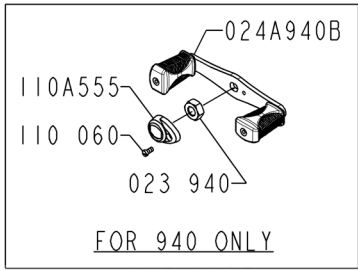

PARTS LIST FOR MODELS 920, 930 AND 940

KEY NO.	DESCRIPTION	PART NO.
1	Right Side Plate	001 910
2N	Right Side Ring	002N910
3	Bridge Assembly	003 910
4	Fibre Washer	004 910
5	Main Gear	005 910
6	Drag Washer (3 Req.)	006 910
7	Metal Disc Set	007 910
8	Tension spring (2 Req.)	008 910
9	Spacing Sleeve	009 910
10	Star Drag Wheel	010 910
11	Eccentric Jack	011 910
13	Pinion Gear	013 910

KEY NO.	DESCRIPTION	PART NO.
14C	Dog Spring	014C910
15	Dog	015 910
15A	Dog Housing	015A910
15C	Dog Cover	015C910
15D	Dog cover Screw	015D910
16	Bridge Screw (7 Req.)	016 910
19	Eccentric Assembly	019 910
21A	Lever Knob	021A910
21B	Lever Knob Pin	021B910
23	Handle Screw	023 910
23A	Handle Lock Screw	110 060
24	Handle (920-930)	024 920