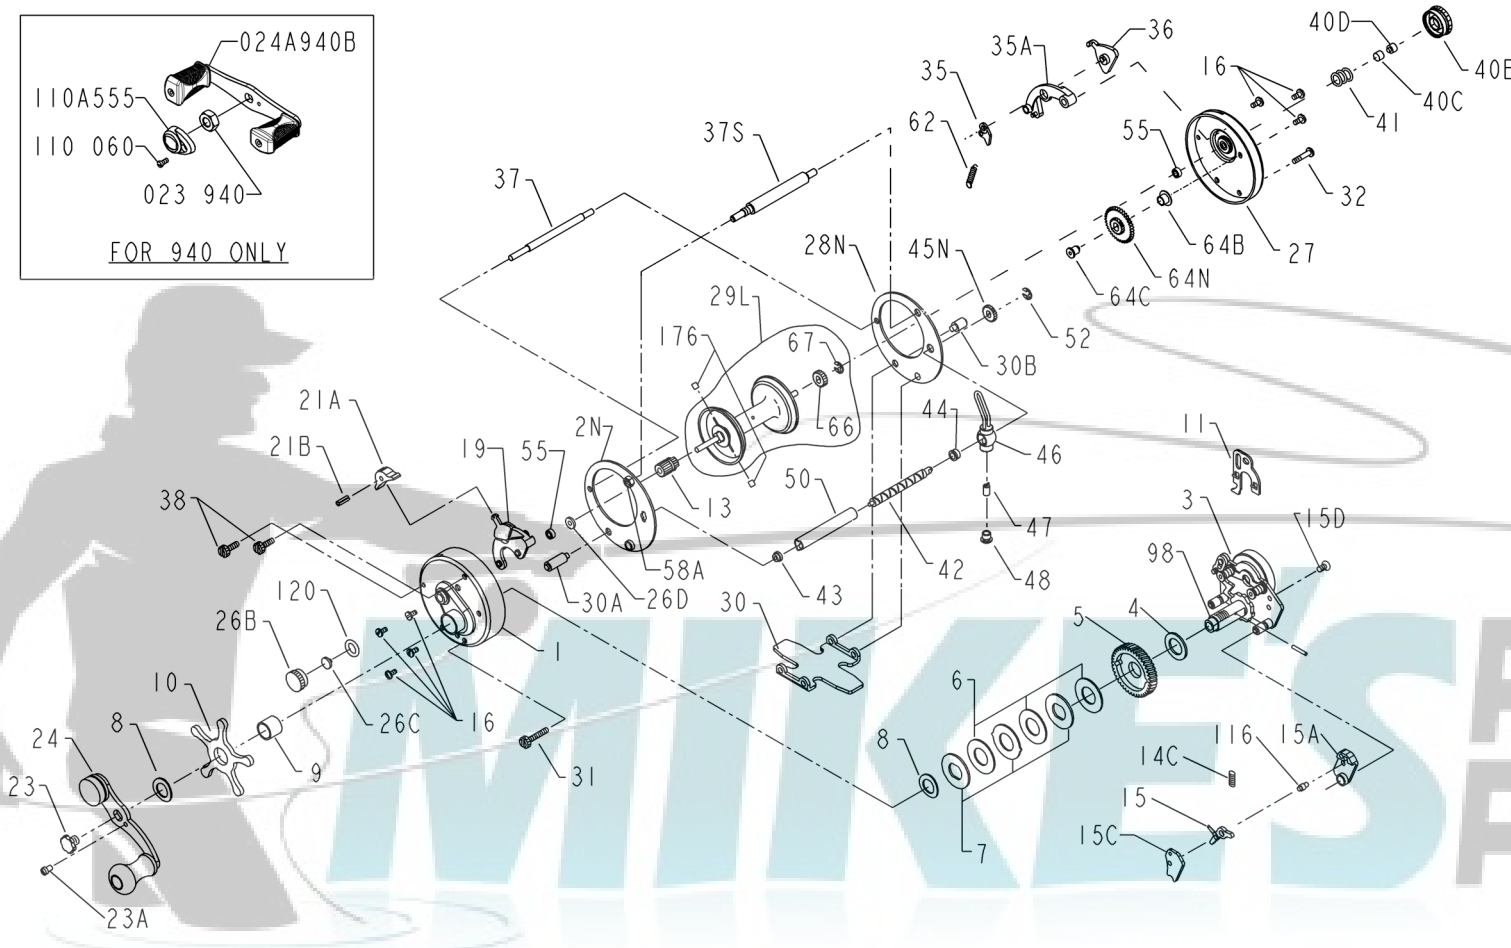

PARTS LIST FOR MODELS 920, 930 AND 940

KEY NO.	DESCRIPTION	PART NO.
1	Right Side Plate	001 910
2N	Right Side Ring	002N910
3	Bridge Assembly	003 910
4	Fibre Washer	004 910
5	Main Gear	005 910
6	Drag Washer (3 Req.)	006 910
7	Metal Disc Set	007 910
8	Tension spring (2 Req.)	008 910
9	Spacing Sleeve	009 910
10	Star Drag Wheel	010 910
11	Eccentric Jack	011 910
13	Pinion Gear	013 910

KEY NO.	DESCRIPTION	PART NO.
14C	Dog Spring	014C910
15	Dog	015 910
15A	Dog Housing	015A910
15C	Dog Cover	015C910
15D	Dog cover Screw	015D910
16	Bridge Screw (7 Req.)	016 910
19	Eccentric Assembly	019 910
21A	Lever Knob	021A910
21B	Lever Knob Pin	021B910
23	Handle Screw	023 910
23A	Handle Lock Screw	110 060
24	Handle (920-930)	024 920