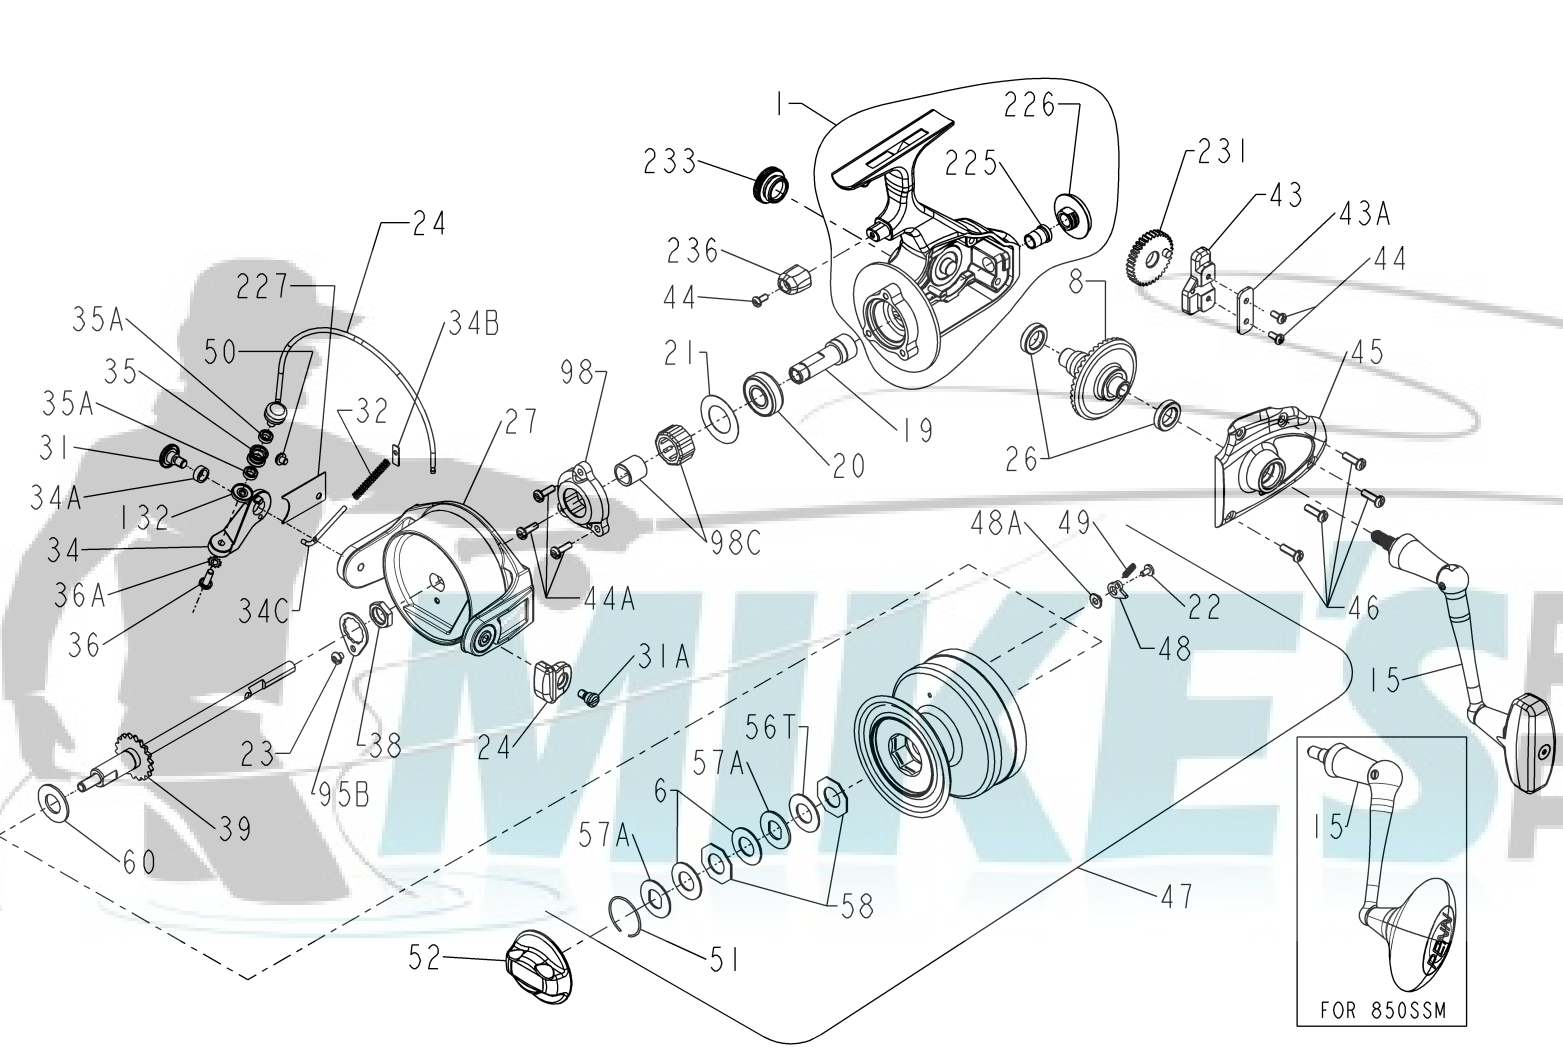

PENN PARTS LIST FOR MODELS 750SSM AND 850SSM
 REEL ASSEMBLY NOS. 1152069 (750SSM) AND 1152071 (850SSM)

NOT ALL PARTS ARE AVAILABLE

KEY NO.	PENN STYLE NO.	PART NO.	DESCRIPTION
1	001 750M	1180549	Housing Asm (750)
1	001 850M	1180553	Housing Asm (850)
6	006 060	1180906	Drag Washer (2 req)
8	008P7500	1181138	Main Gear
15	015N750M	1191192	Handle AsM (750)
15	015N950M	1181512	Handle AsM (850)
19	019 750M	1181714	Pinion
20	020 704	1181790	Ball Bearing
21	021 750M	1192639	Bearing Cover
22	048B750M	1186969	Spool Click Screw
23	023 750	1181953	Locking Plate Screw
24	024 750MC	1191317	Bail Wire Asm (750)
24	024 850M	1182070	Bail Wire Asm (850)
26	026A2.5FR	1182133	Ball Bearing (2 req)
27	027 750M	1191426	Rotor (750)
27	027 850M	1191429	Rotor (850)
31	031 750M	1182679	Bail Arm Screw
31A	031A550G	1182689	Bail Cam Screw
32	032 750M	1182740	Bail Spring
34	034 750M	1182833	Bail Arm
34A	034A750	1182847	Bail Arm Bushing
34B	034B750M	1182848	Pivot Plate
34C	034C750M	1191657	Pivot Arm
35	035 750M	1191677	Line Roller
35A	035A8500J	1182965	Ball Bearing (2 req)
36	036 750	1183016	Bail Stud Screw
36A	036A750	1183032	Lock Washer
38	038 710	1183157	Rotor Nut
39	039 750M	1191757	Spool Shaft
43	043 750M	1183406	Crosswind Block
43A	043A750	1183427	Crosswind Block Plate
44	044 750	1183462	Screw (3 req)
44A	044 710	1183459	Screw (3 req)
45	045 750M	1191879	Housing Cover (750)
45	045 850M	1191884	Housing Cover (850)
46	046 750	1183576	Cover Screw (4 req)
47	047 750M	1191947	Spool Assembly (750)
47	047 850M	1191950	Spool Assembly (850)
48	048 750	1183715	Click Tongue
48A	048A750	1183722	Click Tongue Washer
49	049 710	1183741	Click Tongue Spring
50	050 712	1183766	Screw
51	051 704	1183795	Retaining Ring
52	052 750	1183837	Drag Knob Assembly
56T	056T704	1183918	Teflon Drag Washer
57A	057A750	1183942	Drag Washer(2 req)
58	058 704	1183960	Drag Washer (2 req)
60	060 750M	1192063	Thrust Washer
95B	095B070	1184312	Locking Plate
98	098 750M	1192202	Clutch Housing
98C	098C750M	1184384	Clutch Bearing Asm
132	132 750M	1184596	Bail Washer
225	225 750	1185007	Spool Shaft Bushing
226	226 750M	1192464	Rear Cap
227	227 750M	1192487	Bail Spring Cover
231	231 750M	1185094	Crosswind Gear
233	233 550G	1185145	Bearing Cover
236	236 750M	1192531	Trip Bumper