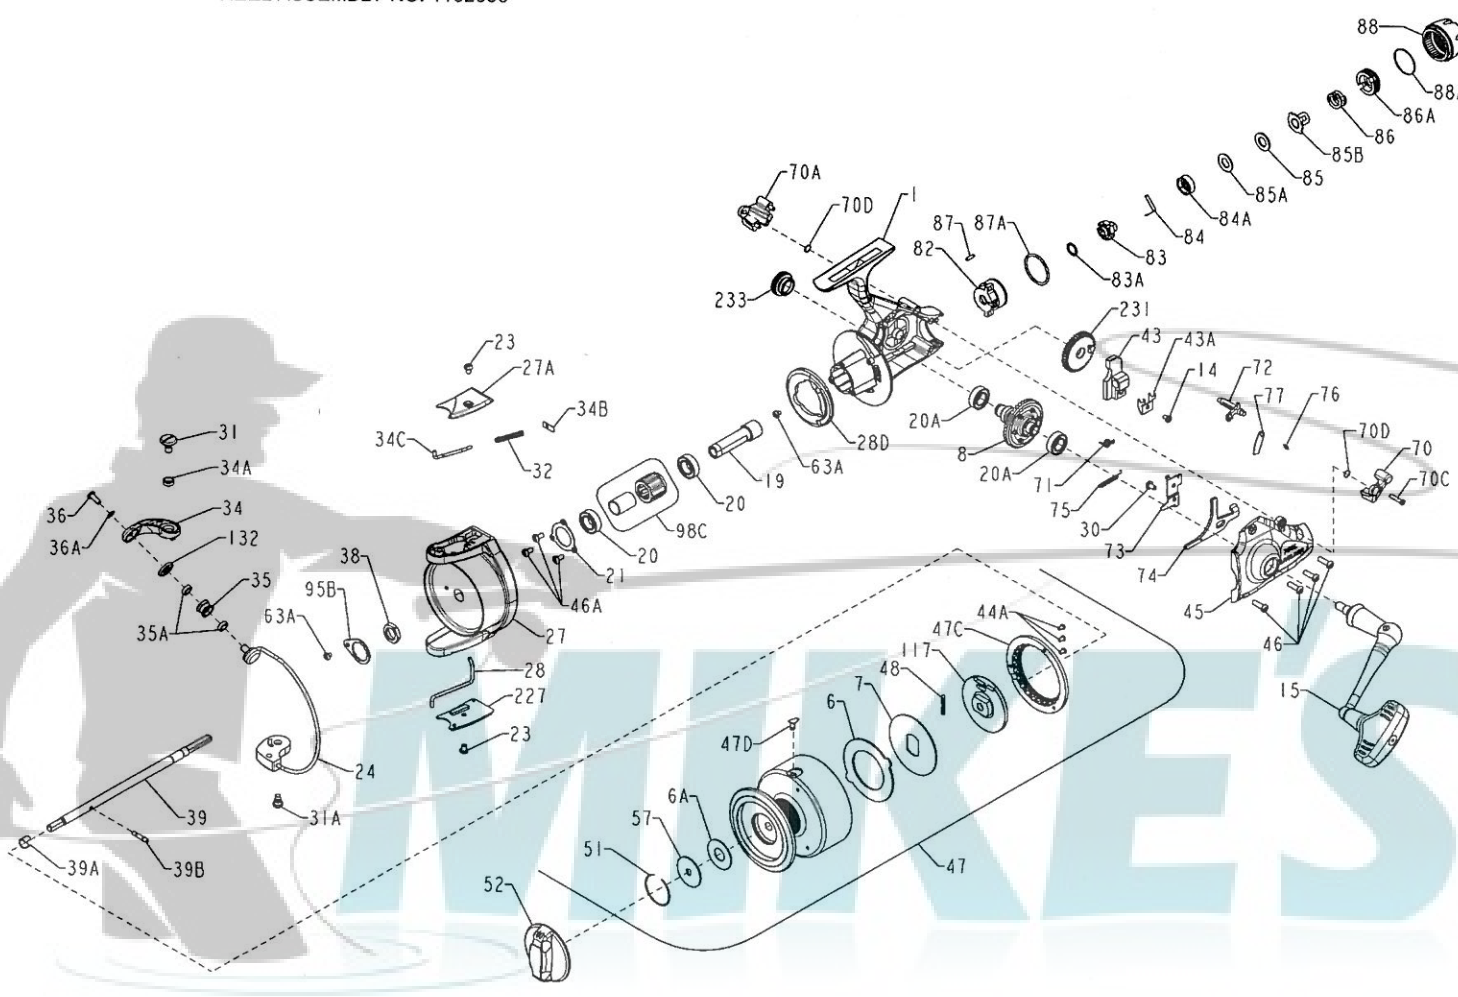

PENN PARTS LIST FOR MODEL 760L

REEL ASSEMBLY NO. 1152055

NOT ALL PARTS ARE AVAILABLE

KEY NO.	PENN STYLE NO.	ORDER PART NO.	DESCRIPTION
24	024 760	1191318	Bail Wire Assembly
27	027 760	1191427	Rotor
27A	027A760	1191455	Bail Pivot Cover
28	028 760	1191492	Trip Lever
28D	028D760	1191510	Friction Ring
30	031 2.5FR	1182662	Screw, Live Liner Plate
31	031 750M	1182679	Bail Arm Screw
31A	031A550G	1182689	Bail Cam Screw
32	032 750M	1182740	Bail Spring
34	034 760	1191635	Bail Arm
34A	034A750	1182847	Bail Arm Bushing
34B	034B5600	1182856	Pivot Plate
34C	034C760	1191658	Pivot Arm
35	035 950M	1182949	Line Roller
35A	035A950M	1182951	Ball Bearing, Line (2 req.)
36	036 750	1183016	Bail Stud Screw
36A	036A750	1183032	Lock Washer
38	038 9500	1183160	Rotor Nut
39	039 760L	1191759	Spool Shaft
39A	039A760	1191764	Locating Pin Clip
39B	039B760	1191765	Locating Pin
43	043 760L	1191811	Crosswind Block
43A	043A760L	1191822	Spool Shaft Clip
44A	044 5600	1183455	Screw (3 req.)
45	045 760L	1191881	Housing Cover Asm
46	046 750	1183576	Screw (4 req.)
46A	046A704	1183586	Screw (3 req.)
47	047 760	1191948	Spool Assembly
47C	047C760	1191958	Drag Cover
47D	047D5600	1183690	Line Clip
48	048 5600	1183710	Click Tongue Assembly
51	051 760	1191981	Retaining Ring
52	052 760	1192001	Drag Knob Assembly
57	057 760	1192695	Drag Washer (Keyed)
63A	063A2.5FR	1184057	Screw (2 req.)
70	070 5600	1184137	Live Liner Lever (Left)
70A	070A 5600	1184140	Live Liner Lever (Right)
70C	070C5600	1184143	Lever Screw
70D	070D760L	1202030	Lever O-Ring(2 req.)
71	071 5600	1184155	Live Liner Ecc Spring
72	072 5600	1184177	Live Liner Eccentric
73	073 760L	1192136	Live Liner Plate
74	074 760L	1192137	Live Liner Dog
75	075 5600	1184191	Live Liner Dog Spring
76	076 5600	1192141	Trip Spring
77	077 760L	1192144	Trip Lever
82	082 5600	1184223	Rear Housing
83	083 5600	1184231	Rear Drag Ratchet
83A	083A5600	1184234	Rear Drag Washer
84	084 5600	1184237	Rear Drag Click Spring
84A	084A5600	1184240	Rear Drag Click Retainer
85	085 5600	1184245	Rear Drag Washer
85A	085A5600	1184247	Rear Keyed Washer
85B	085B5600	1184249	Rear Ear Washer Asm
86	086 760L	1192171	Rear Drag Spring
86A	086A5600	1184274	Rear Drag Nut
87	087 5600	1184281	Rear Click Pin
87A	087A5600	1184283	Rear Click Pin Ring
88	088 760L	1225194	Rear Drag Knob
88A	088A760L	1202031	Rear Drag O-Ring
95B	095B950M	1192187	Rotor Locking Plate
98C	098C760	1192218	Clutch / Sleeve Asm
117	117 760	1192715	Drive Plate
132	132 950M	1184601	Line Roller Washer
227	227 760	1192488	Bail Trip Cover
231	231 760	1192508	Crosswind Gear
233	233 550G	1185145	Bearing Cover