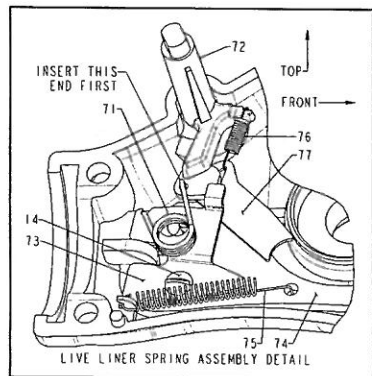

PENN PARTS LIST FOR MODEL 760L

REEL ASSEMBLY NO. 1152055

NOT ALL PARTS ARE AVAILABLE

KEY NO.	PENN STYLE NO.	ORDER PART NO.	DESCRIPTION
24	024 760	1191318	Bail Wire Assembly
27	027 760	1191427	Rotor
27A	027A760	1191455	Bail Pivot Cover
28	028 760	1191492	Trip Lever
28D	028D760	1191510	Friction Ring
30	031 2.5FR	1182662	Screw, Live Liner Plate
31	031 750M	1182679	Bail Arm Screw
31A	031A550G	1182689	Bail Cam Screw
32	032 750M	1182740	Bail Spring
34	034 760	1191635	Bail Arm
34A	034A750	1182847	Bail Arm Bushing
34B	034B5600	1182856	Pivot Plate
34C	034C760	1191658	Pivot Arm
35	035 950M	1182949	Line Roller
35A	035A950M	1182951	Ball Bearing, Line (2 req.)
36	036 750	1183016	Bail Stud Screw
36A	036A750	1183032	Lock Washer
38	038 9500	1183160	Rotor Nut
39	039 760L	1191759	Spool Shaft
39A	039A760	1191764	Locating Pin Clip
39B	039B760	1191765	Locating Pin
43	043 760L	1191811	Crosswind Block
43A	043A760L	1191822	Spool Shaft Clip
44A	044 5600	1183455	Screw (3 req.)
45	045 760L	1191881	Housing Cover Asm
46	046 750	1183576	Screw (4 req.)
46A	046A704	1183586	Screw (3 req.)
47	047 760	1191948	Spool Assembly
47C	047C760	1191958	Drag Cover
47D	047D5600	1183690	Line Clip
48	048 5600	1183710	Click Tongue Assembly
51	051 760	1191981	Retaining Ring
52	052 760	1192001	Drag Knob Assembly
57	057 760	1192695	Drag Washer (Keyed)
63A	063A2.5FR	1184057	Screw (2 req.)
70	070 5600	1184137	Live Liner Lever (Left)
70A	070A 5600	1184140	Live Liner Lever (Right)
70C	070C5600	1184143	Lever Screw
70D	070D760L	1202030	Lever O-Ring(2 req.)
71	071 5600	1184155	Live Liner Ecc Spring
72	072 5600	1184177	Live Liner Eccentric
73	073 760L	1192136	Live Liner Plate
74	074 760L	1192137	Live Liner Dog
75	075 5600	1184191	Live Liner Dog Spring
76	076 5600	1192141	Trip Spring
77	077 760L	1192144	Trip Lever
82	082 5600	1184223	Rear Housing
83	083 5600	1184231	Rear Drag Ratchet
83A	083A5600	1184234	Rear Drag Washer
84	084 5600	1184237	Rear Drag Click Spring
84A	084A5600	1184240	Rear Drag Click Retainer
85	085 5600	1184245	Rear Drag Washer
85A	085A5600	1184247	Rear Keyed Washer
85B	085B5600	1184249	Rear Ear Washer Asm
86	086 760L	1192171	Rear Drag Spring
86A	086A5600	1184274	Rear Drag Nut
87	087 5600	1184281	Rear Click Pin
87A	087A5600	1184283	Rear Click Pin Ring
88	088 760L	1225194	Rear Drag Knob
88A	088A760L	1202031	Rear Drag O-Ring
95B	095B950M	1192187	Rotor Locking Plate
98C	098C760	1192218	Clutch / Sleeve Asm
117	117 760	1192715	Drive Plate
132	132 950M	1184601	Line Roller Washer
227	227 760	1192488	Bail Trip Cover
231	231 760	1192508	Crosswind Gear
233	233 550G	1185145	Bearing Cover