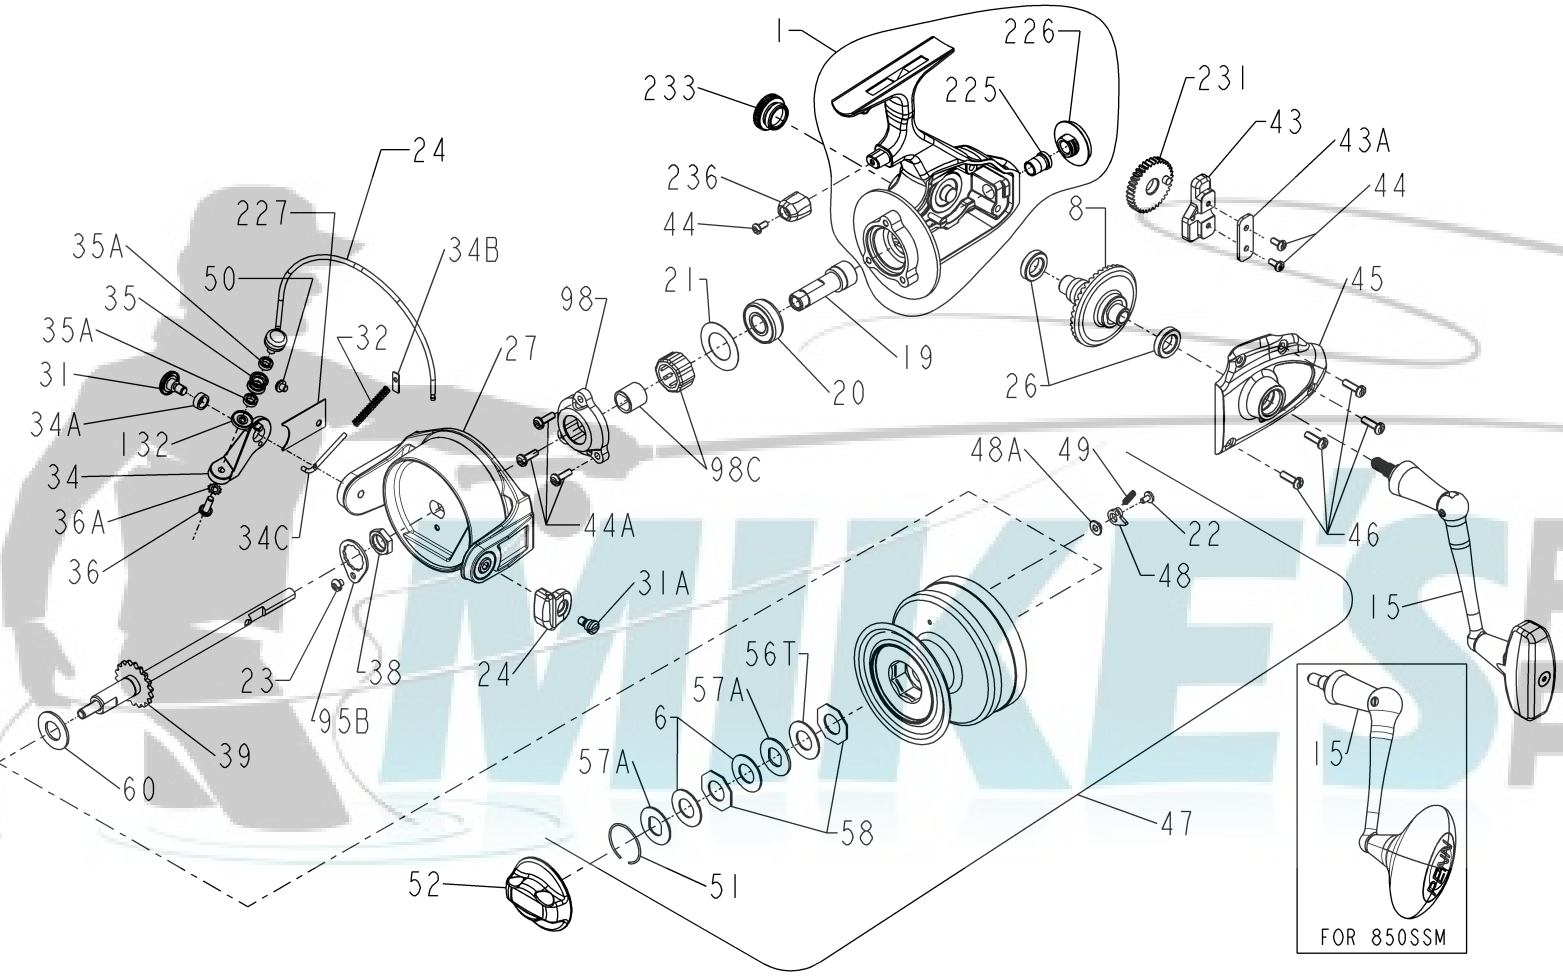

PARTS LIST FOR MODELS 750SSM AND 850SSM

REEL ASSEMBLY NOS. 1152069 (750SSM) AND 1152071 (850SSM)

NOT ALL PARTS ARE AVAILABLE

KEY NO.	PENN STYLE NO.	PART NO.	DESCRIPTION
1	001 750M	1180549	Housing Asm (750)
1	001 850M	1180553	Housing Asm (850)
6	006 060	1180906	Drag Washer (2 req)
8	008P7500	1181138	Main Gear
15	015N750M	1191192	Handle AsM (750)
15	015N950M	1181512	Handle AsM (850)
19	019 750M	1181714	Pinion
20	020 704	1181790	Ball Bearing
21	021 750M	1192639	Bearing Cover
22	048B750M	1186969	Spool Click Screw
23	023 750	1181953	Locking Plate Screw
24	024 750MC	1191317	Bail Wire Asm (750)
24	024 850M	1182070	Bail Wire Asm (850)
26	026A2.5FR	1182133	Ball Bearing (2 req)
27	027 750M	1191426	Rotor (750)
27	027 850M	1191429	Rotor (850)
31	031 750M	1182679	Bail Arm Screw
31A	031A550G	1182689	Bail Cam Screw
32	032 750M	1182740	Bail Spring
34	034 750M	1182833	Bail Arm
34A	034A750	1182847	Bail Arm Bushing
34B	034B750M	1182848	Pivot Plate
34C	034C750M	1191657	Pivot Arm
35	035 750M	1191677	Line Roller
35A	035A8500J	1182965	Ball Bearing (2 req)
36	036 750	1183016	Bail Stud Screw
36A	036A750	1183032	Lock Washer
38	038 710	1183157	Rotor Nut
39	039 750M	1191757	Spool Shaft
43	043 750M	1183406	Crosswind Block
43A	043A750	1183427	Crosswind Block Plate
44	044 750	1183462	Screw (3 req)
44A	044 710	1183459	Screw (3 req)
45	045 750M	1191879	Housing Cover (750)
45	045 850M	1191884	Housing Cover (850)
46	046 750	1183576	Cover Screw (4 req)
47	047 750M	1191947	Spool Assembly (750)
47	047 850M	1191950	Spool Assembly (850)
48	048 750	1183715	Click Tongue
48A	048A750	1183722	Click Tongue Washer
49	049 710	1183741	Click Tongue Spring
50	050 712	1183766	Screw
51	051 704	1183795	Retaining Ring
52	052 750	1183837	Drag Knob Assembly
56T	056T704	1183918	Teflon Drag Washer
57A	057A750	1183942	Drag Washer(2 req)
58	058 704	1183960	Drag Washer (2 req)
60	060 750M	1192063	Thrust Washer
95B	095B070	1184312	Locking Plate
98	098 750M	1192202	Clutch Housing
98C	098C750M	1184384	Clutch Bearing Asm
132	132 750M	1184596	Bail Washer
225	225 750	1185007	Spool Shaft Bushing
226	226 750M	1192464	Rear Cap
227	227 750M	1192487	Bail Spring Cover
231	231 750M	1185094	Crosswind Gear
233	233 550G	1185145	Bearing Cover
236	236 750M	1192531	Trip Bumper