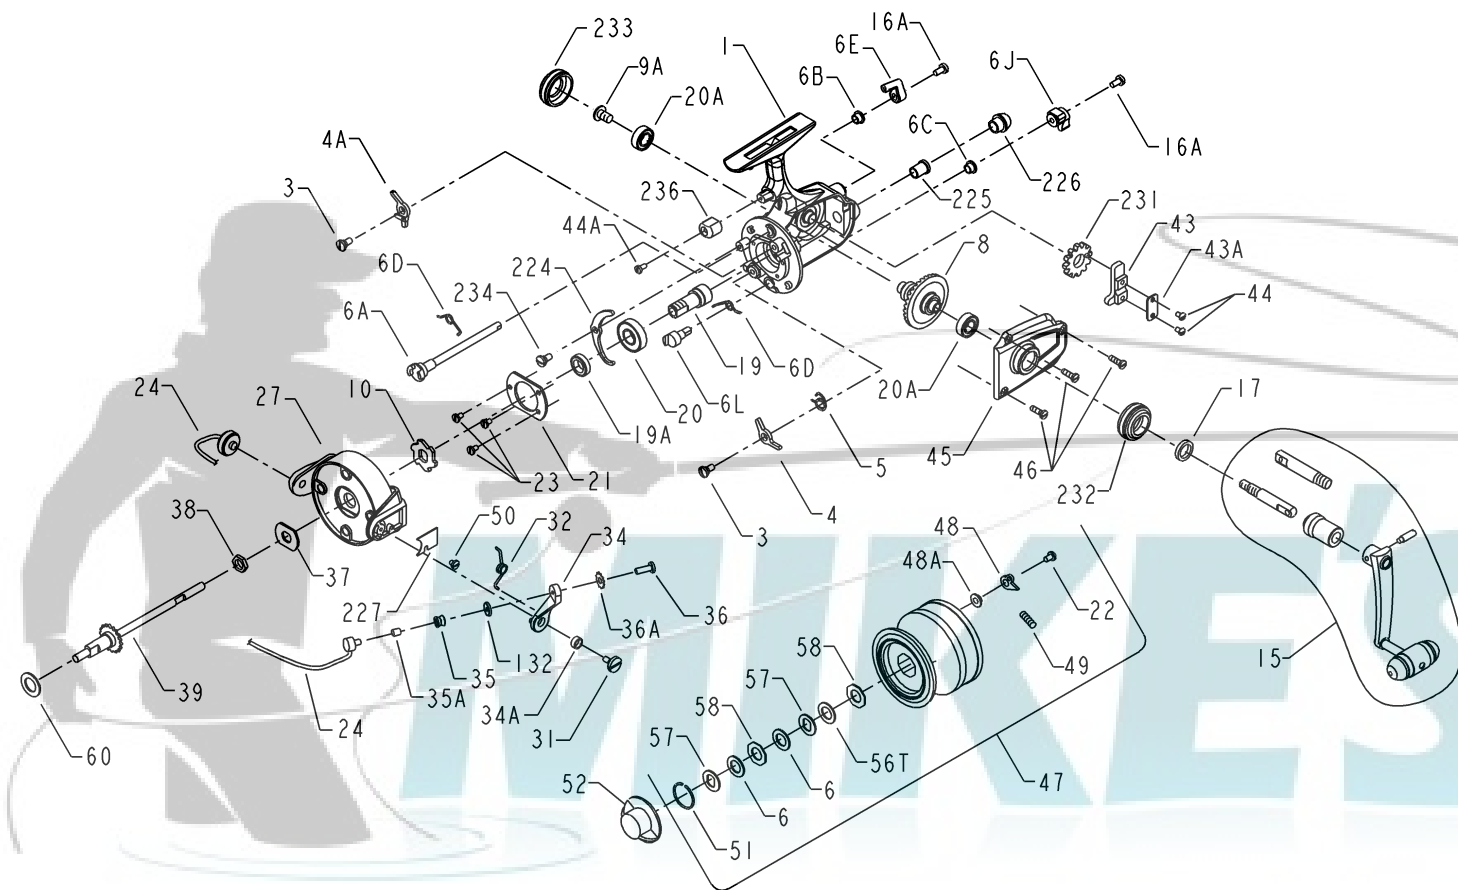

**PENN** PARTS LIST FOR MODELS 650SS

**NOT ALL PARTS ARE AVAILABLE.**

KEY NO.	DESCRIPTION	PART NO.	ORDER PART NO.
1	Housing	001 650	1180537
3	Dog Screw (2 req)	003 750	1180736
4	Dog	004 650	1180782
4A	Silent Dog	004A650	1180800
5	Click Dog Spring	005 704	1180877
6	Drag Washer (2 req)	006 155	1180915
6A	Upper Eccentric	006A550	1180951
6B	Upper Eccentric Liner	006B750	1180967
6C	Silent Eccentric Screw	006B700Z	1180965
6D	Eccentric Spring (2 req)	006D710	1180977
6E	Anti-Reverse Lever	006E750	1180987
6J	Silent Dog Lever	006J750	1180996
6L	Silent Eccentric	006L650	1180997