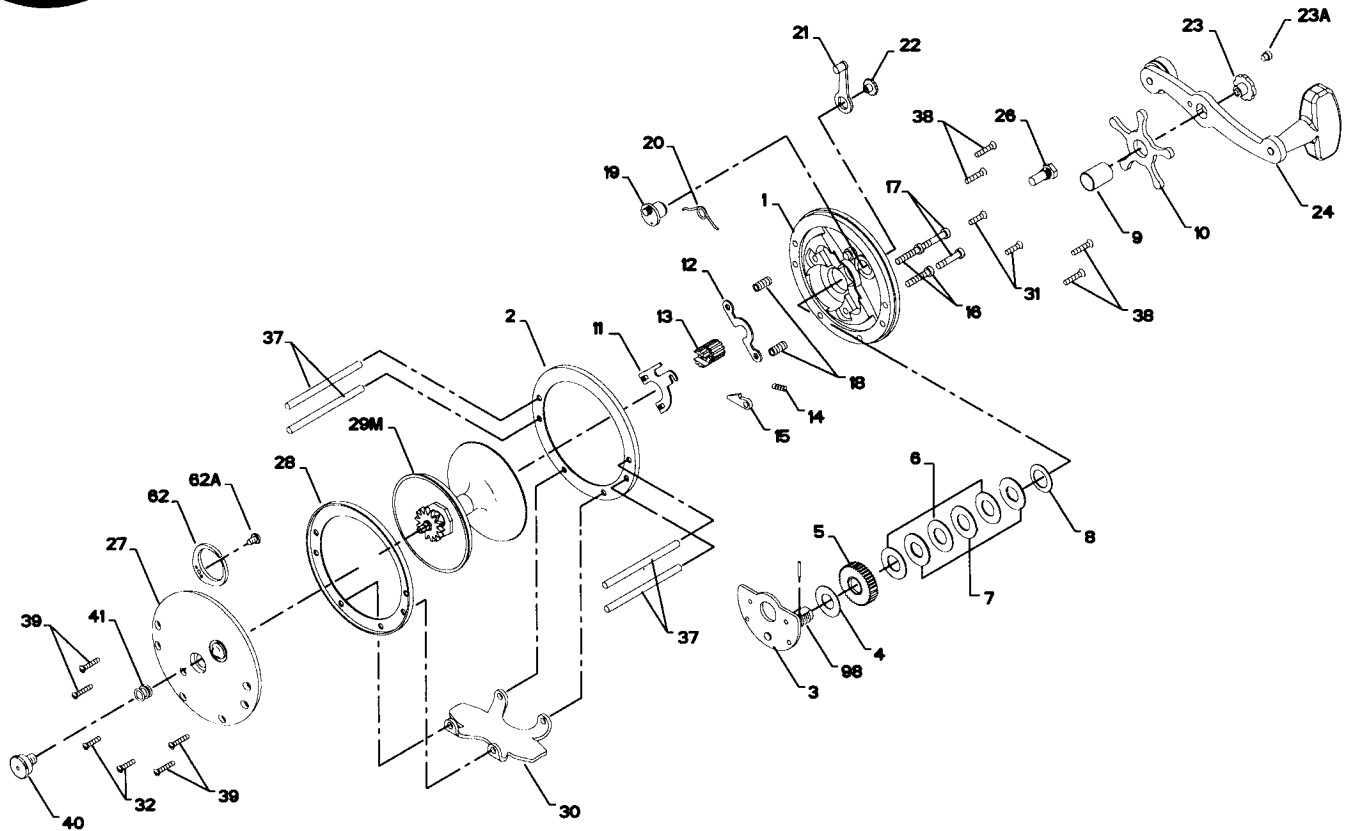

PARTS LIST FOR MODELS 60, 65, 66, 67 AND 68

KEY NO.	DESCRIPTION	PART NO.	KEY NO.	DESCRIPTION	PART NO.
1	Right Side Plate (60-65)	1-60	27	Left Side Plate Assembly	27-60
	Right Side Plate (66)	*1-66		Left Side Plate Assembly	*27-65
	Right Side Plate (67)	*1-67		Left Side Plate (66-67-68)	*27-66
	Right Side Plate (68)	*1-68	28	Left Side Ring	28-60
2	Right Side Plate (60-65)	2-60		Left Side Ring (66-67-68)	*2-66
	Right Side Plate (66-67-68)	*2-66	29M	Spool	29M-60
3	Bridge w/Sleeve	3-66		Spool	*29M-65
4	Fiber Washer	4-60		Spool	*29M-66
5	Main Gear (60-65)	5-60		Spool	*29M-67
	Main Gear (66-67-68)	*5-66		Spool	*29M-68
6	Drag Washer (3 req.)	6-60	30	Stand	30-60
	Drag Washer (3 req.)	*6-113		Stand	*30-65
7	Metal Washer Set	7C-60		Stand	*30-66
8	Tension Spring	8-60		Stand (67)	*30-200
9	Spacing Sleeve (60-67)	9-60		Stand	*30-66
	Spacing Sleeve (66-67-68)	*9-66	31	R.S. Stand Screw (60-65)	39-4
10	Star Drag Wheel (60-65)	10-60		R.S. Stand Screw (66-67-68)	38-8
	Star Drag Wheel (66-67-68)	*10-66	32	L.S. Stand Screw (60-65)	39-4
11	Eccentric Jack (60-66)	*11-60		L.S. Stand Screw (66-67-68)	32-16
	Eccentric Jack (66-67-68)	11-66	33	Rod Clamp (66-67-68)	*33-113
12	Pinion Yoke	12-60		Ringed Rod Clamp (66-67-68) (Optional)	*33R-200
13	Pinion (60-65)	13-60	34	Clamp Screw Only (66-67-68)	*34-45
	Pinion (66-67-68)	*13-49	34C	Rod Clamp Screw w/Nuts	34C-45
14	Dog Spring	14-99	37	Frame Post (60)	37-60
15	Dog	15-99		Frame Post (65-66)	*37-66
16	Lower Bridge Screw	16-60		Frame Post (67)	*37-113
17	Upper Bridge Screw	17-60		Frame Post (68)	*37-113HLW
18	Clutch Spring	18-60	38	Right Side Post Screw (60-65)	39-5
19	Eccentric	19-60		Right Side Post Screw (66-67-68)	39-6
20	Eccentric Spring	20-60	39	Left Side Post Screw	39-5
21	Eccentric Lever (60-65)	21-285	40	Left Side Bearing	40-60
	Eccentric Lever (66-67-68)	*21-66	41	Left Side Bearing Spring	41-60
22	Eccentric Screw	22-60	62	Click Spring	52M-309
23	Handle Screw	23-60	62A	Click Spring Screw	31-2.5FR
23A	Handle Lock Screw	110-60	98	Gear Sleeve	98-60
24	Handle	24-66	149	Clamp Nut (66-67-68)	*34-45
26	Right Side Bearing	26-60	149	Hex Nut (66-67-68)	*149-200