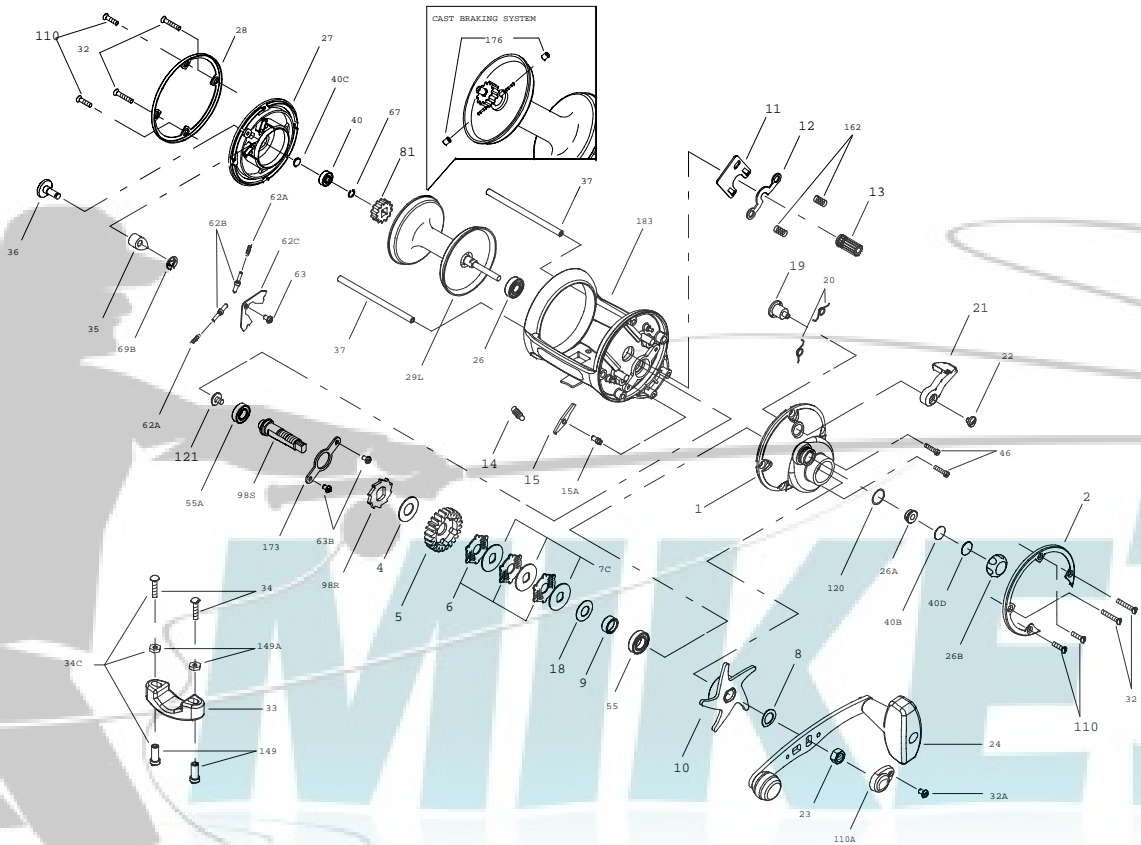

PARTS LIST FOR MODELS 545GS AND 555GS

<u>KEY NO.</u>	<u>DESCRIPTION</u>	<u>PART NO.</u>
19	Eccentric	019 555
20	Eccentric Spring (2 req.)	020 155
21	Eccentric Lever	021 310
22	Eccentric Screw	022 310
23	Handle Nut	023 555
24	Handle	024 555
26	R.S. Spool Ball Bearing	026 025
26A	Right Side Bushing	026 555
26B	Spool Tension Control Cap	026B555
27	Left Side Plate (545 only)	027 545
	Left Side Plate (555 only)	027 555
28	Left Side Ring	028 555
29L	Aluminum Spool Assembly (545 only)	029L545
	Aluminum Spool Assembly (555 only)	029L555
32	Frame Post Screw (4 req.)	032 310
32A	Handle Lock Screw	032 015
33	Rod Clamp	033 113
34	Rod Clamp Screw (2 req.)	034 045
34C	Rod Clamp Screw w/Nuts	034C045
35	Click Tongue	035 310N
36	Click Button	036 555
37	Frame Post (2 req.) (545 only)	037 535
	Frame Post (2 req.) (555 only)	037 555
40	L.S. Spool Ball Bearing	040 320
40B	Metal Thrust Washer	040C555
40C	Metal Thrust Washer	040C310
40D	Rubber Thrust Washer	040D555
46	Side Plate Screw (2 req.)	046 4300
55	Ball Bearing	055 012H
55A	Ball Bearing	020 722
62A	Click Spring (2 req.)	062 545
62B	Click Pin (2 req.)	062B310
62C	Click Spring Cover	062C310
63	Click Spring Screw	063 500S
63B	Retaining Ring	063 330
67	Lock Ring	067 009
69B	Retaining Ring	069B600
81	Click Ratchet	081 555
98R	Main Gear Ratchet	098 555
98S	Gear Stud	134 555
110	Side Plate Short Screw (4 req.)	110 050
110A	Handle Nut Lock Cap	110A555
120	O-Ring	120 113H
121	Bearing Screw	121 525
149	Rod Clamp Nut (2 req.)	149 045
149A	Rod Clamp Hex Nut (2 req.)	149 200
162	Clutch Spring (2 req.)	162 130
173	Bearing Retainer	173 555
176	Casting Brakes (2 req.)	176 555
183	Frame (545 only)	183N545
	Frame (555 only)	183N555

<u>KEY NO.</u>	<u>DESCRIPTION</u>	<u>PART NO.</u>
1	Right Side Plate	001 555
2	Right Side Ring	002 555
4	Fiber Washer	004 060
5	Main Gear (545 only)	005 525MAG
	Main Gear (555 only)	005N555
6	Friction Drag Washer (3 req.)	006 525MAG
7C	Metal Drag Washer (3 req.)	086 049L
8	Tension Spring Washer	008 060
9	Spacing Sleeve	009 555

<u>KEY NO.</u>	<u>DESCRIPTION</u>	<u>PART NO.</u>
10	Drag Star	010 555
11	Eccentric Jack	011 555
12	Pinion Yoke	012 555
13	Pinion Gear (545 only)	013 545
	Pinion Gear (555 only)	013 555
14	Dog Spring	014 330
15	Dog	015 340
15A	Dog Pin	158N555
18	Tension Spring Washer	018 505