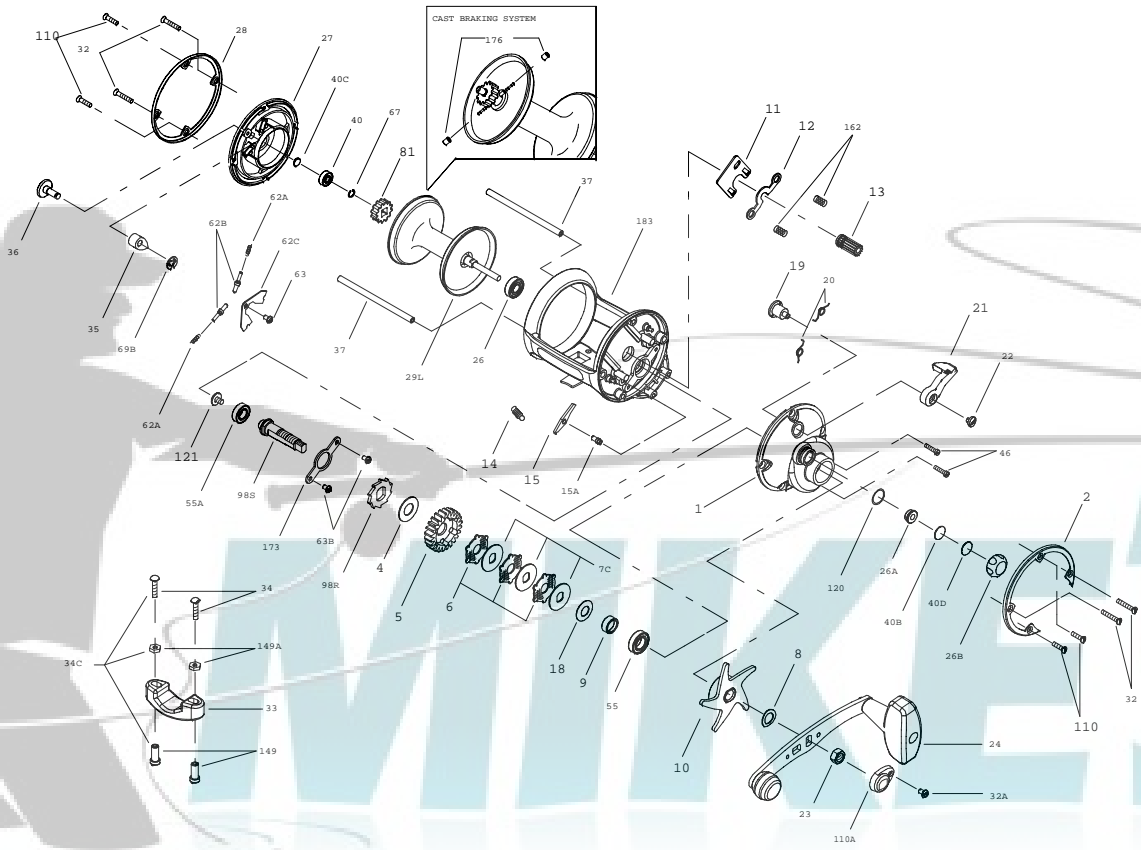

PARTS LIST FOR MODELS 545GS AND 555GS

<u>KEY NO.</u>	<u>DESCRIPTION</u>	<u>PART NO.</u>
19	Eccentric	019 555
20	Eccentric Spring (2 req.)	020 155
21	Eccentric Lever	021 310
22	Eccentric Screw	022 310
23	Handle Nut	023 555
24	Handle	024 555
26	R.S. Spool Ball Bearing	026 025
26A	Right Side Bushing	026 555
26B	Spool Tension Control Cap	026B555
27	Left Side Plate (545 only)	027 545
	Left Side Plate (555 only)	027 555
28	Left Side Ring	028 555
29L	Aluminum Spool Assembly (545 only)	029L545
	Aluminum Spool Assembly (555 only)	029L555
32	Frame Post Screw (4 req.)	032 310
32A	Handle Lock Screw	032 015
33	Rod Clamp	033 113
34	Rod Clamp Screw (2 req.)	034 045
34C	Rod Clamp Screw w/Nuts	034C045
35	Click Tongue	035 310N
36	Click Button	036 555
37	Frame Post (2 req.) (545 only)	037 535
	Frame Post (2 req.) (555 only)	037 555
40	L.S. Spool Ball Bearing	040 320
40B	Metal Thrust Washer	040C555
40C	Metal Thrust Washer	040C310
40D	Rubber Thrust Washer	040D555
46	Side Plate Screw (2 req.)	046 4300
55	Ball Bearing	055 012H
55A	Ball Bearing	020 722
62A	Click Spring (2 req.)	062 545
62B	Click Pin (2 req.)	062B310
62C	Click Spring Cover	062C310
63	Click Spring Screw	063 500S
63B	Retaining Ring	063 330
67	Lock Ring	067 009
69B	Retaining Ring	069B600
81	Click Ratchet	081 555
98R	Main Gear Ratchet	098 555
98S	Gear Stud	134 555
110	Side Plate Short Screw (4 req.)	110 050
110A	Handle Nut Lock Cap	110A555
120	O-Ring	120 113H
121	Bearing Screw	121 525
149	Rod Clamp Nut (2 req.)	149 045
149A	Rod Clamp Hex Nut (2 req.)	149 200
162	Clutch Spring (2 req.)	162 130
173	Bearing Retainer	173 555
176	Casting Brakes (2 req.)	176 555
183	Frame (545 only)	183N545
	Frame (555 only)	183N555

<u>KEY NO.</u>	<u>DESCRIPTION</u>	<u>PART NO.</u>
10	Drag Star	010 555
11	Eccentric Jack	011 555
12	Pinion Yoke	012 555
13	Pinion Gear (545 only)	013 545
	Pinion Gear (555 only)	013 555
14	Dog Spring	014 330
15	Dog	015 340
15A	Dog Pin	158N555
18	Tension Spring Washer	018 505