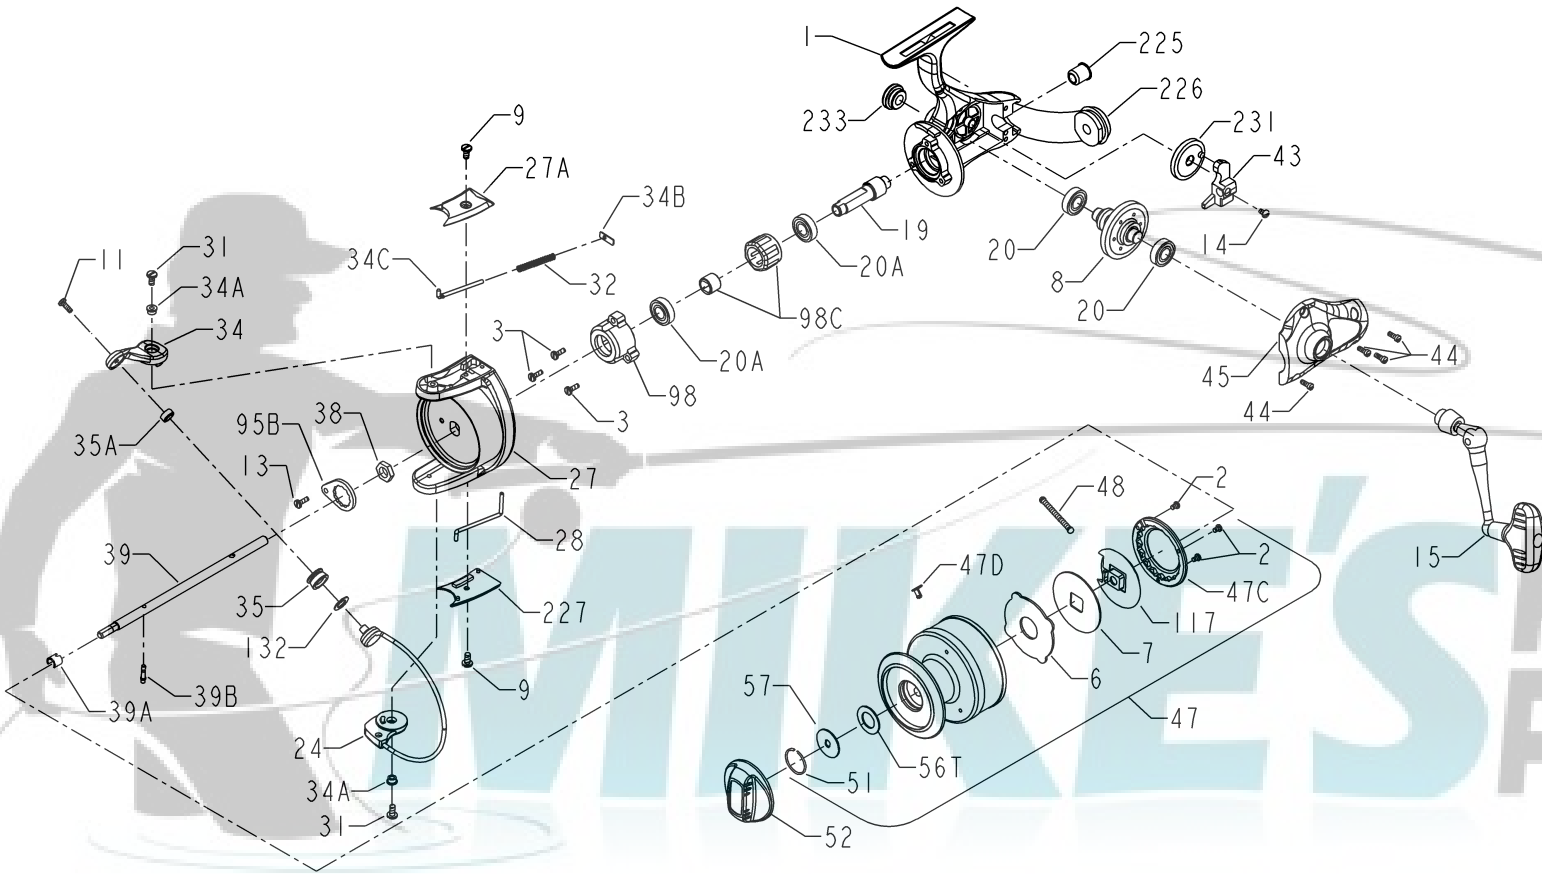

PENN® PARTS LIST FOR MODELS 460 AND 560
REEL ASSEMBLY NOS. 1152050 (460) AND 1152051 (560)

KEY NO.	DESCRIPTION	PENN STYLE NO.	PART NO.
1	Housing Asm	001 460	1180515
1	Housing Asm	001 560	1180530
2	Screw (3 req.)	044 5600	1183455
3	Screw (3 req.)	044 710	1183459
6	Main Drag Washer	006 5600	1180923
7	Keyed Drag Washer	007 5600	1181019
8	Main Gear Asm	008 5600	1181090
9	Screw (2 req.)	022 750	1181922
11	Screw	036 5600	1183011
13	Screw	063A2.5FR	1184057
14	Screw	044 560	1183454
15	Handle Asm (460)	015 460	1181473
15	Handle Asm (560)	015 560	1181483
19	Pinion	019 5600	1181702
20	Ball Bearing (2 req.)	020 722	1181792
20A	Ball Bearing (2 req.)	020 6500	1181789
24	Bail Wire Asm (460)	024 4600	1182039
24	Bail Wire Asm (560)	024 5600	1182049
27	Rotor Cup (460)	027 4600	1182242
27	Rotor Cup (560)	027 5600	1182264
27A	Bail Pivot Cover	027A5600	1182327
28	Trip Lever	028 5600	1182403
31	Screw (2 req.)	036 750	1183016
32	Bail Spring	032 5600	1182732
34	Bail Arm	034 5600	1182823
34A	Rotor Bushing (2 req.)	034A5600	1182846
34B	Pivot Plate	034B5600	1182856
34C	Pivot Arm	034C5600	1182882
35	Line Roller	035 5600	1182933
35A	Ball Bearing	035A706	1182963
38	Rotor Nut	038 5600	1183154
39	Spool Shaft Asm	039 560	1183222
39A	Locating Pin Clip	039A5600	1183247
39B	Locating Pin	039B5600	1183251
43	Crosswind Block	043N560	1183434
44	Screw (4 req.)	039 004CH	1183179
45	Housing Cover Asm	045 460	1183505
45	Housing Cover Asm	045 560	1183512
47	Spool Assembly	047 460	1183641
47	Spool Assembly	047 560	1183649
47C	Drag Cover	047C5600	1183688
47D	Line Clip	047D5600	1183690
48	Click Tongue	048 5600	1183710
51	Retaining Ring	051 650	1183794
52	Drag Knob Assembly	052 560	1183825
56T	Drag Washer (Teflon)	056T650	1183917
57	Drag Washer (Keyed)	057 5600	1183934
95B	Rotor Locking Plate	095B070	1184312
98	Clutch Retainer	098 5600	1184364
98C	Clutch/Sleeve Asm	098C5600	1192217
117	Drive Plate	117 5600	1184487
132	Line Roller Washer	132 5600	1184590
225	Rear Bushing	225 560	1185006
226	Rear Cap	226 560	1185017
227	Bail Trip Cover	227 5600	1185050
231	Crosswind Gear	231N 5600	1185121
233	Bearing Cover Asm	233 560	1185146