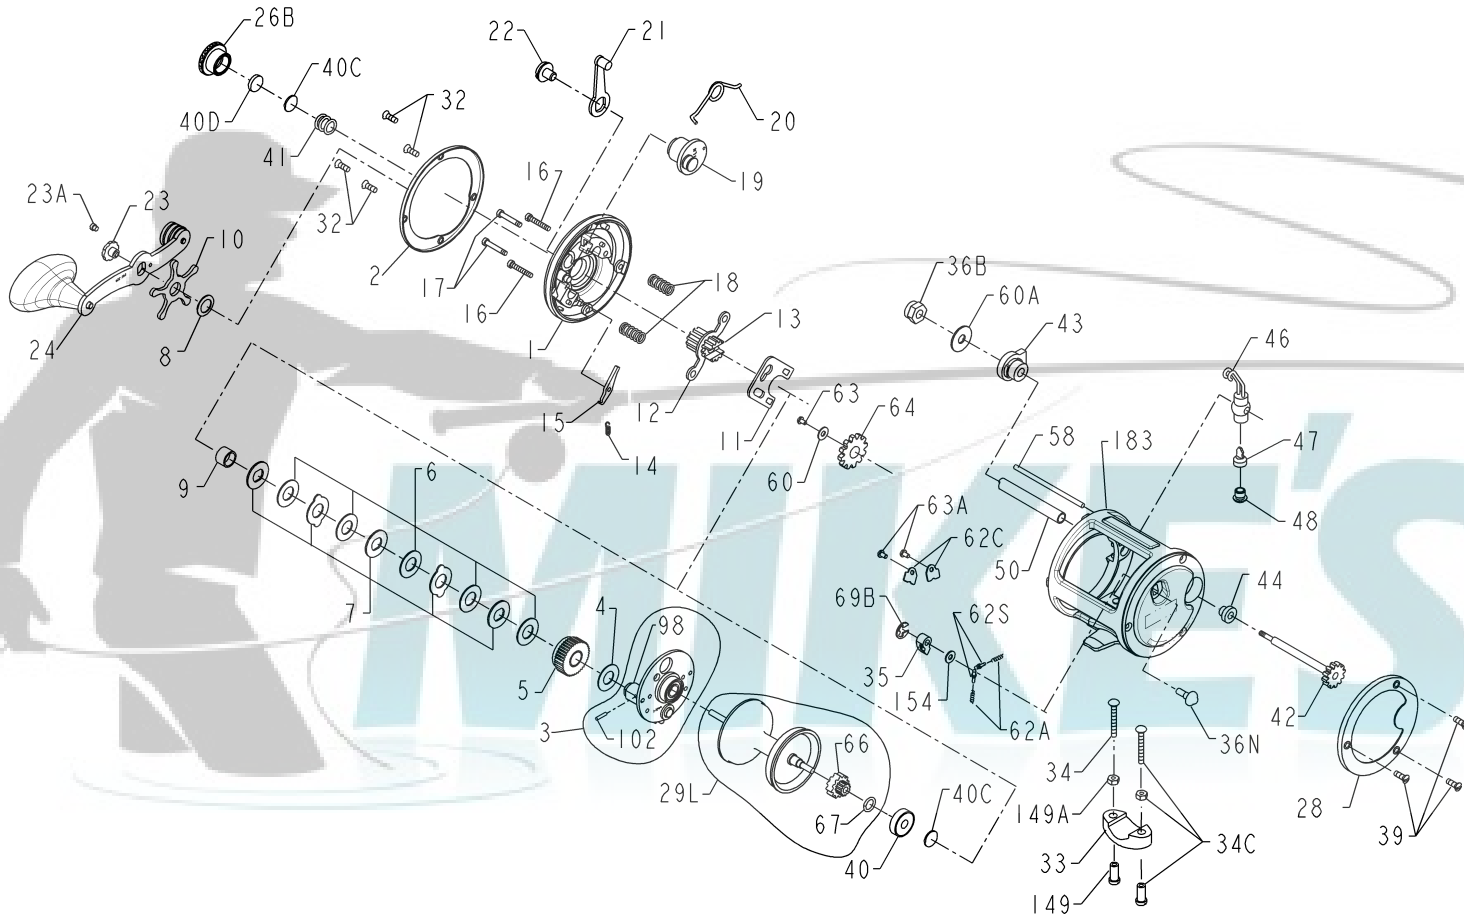

PARTS LIST FOR MODEL 321GTi – LEFT HAND

NOTE: NOT ALL PARTS ARE AT THE SAME SCALE

KEY NO.	PART NO.	DESCRIPTION
1	001 321LH	Right Side Plate
2	002 321LH	Side Ring
3	003 321LH	Bridge Assembly
4	004 349	Fiber Washer
5	005 321LH	Main Gear
6	006 320	Friction Drag Washer (5 req.)
7	007C970	Metal Drag Washer (Set of 5)
8	008 349	Tension Spring
9	009 320	Spacing Sleeve
10	010 321LH	Star Drag
11	011 321LH	Eccentric Jack
12	012 155	Pinion Yoke
13	013 321LH	Pinion Gear
14	014 330	Dog Spring
15	015 320	Dog
16	016 113H	Lower Bridge Screw (2 req.)
17	017 113H	Upper Bridge Screw (2 req.)
18	018 060	Clutch Spring (2 req.)
19	019 321LH	Eccentric Cam
20	020 321LH	Eccentric Spring
21	021 285	Eccentric Lever Assembly
22	022 060	Eccentric Screw
23	023 114	Handle Assembly Screw
23A	110 060	Handle Lock Screw
24	024S320	Handle Assembly
26B	026B320	Spool Tension Control Cap
28	028 321LH	Frame Ring
29L	029L320	Spool Assembly
32	032 017	Side Plate Screw (5 req.)
33	033 113	Rod Clamp
*	*033R200	*Ringed Rod Clamp (Optional)
34	034 045	Clamp Screw Only
34C	034C045	Clamp Screw w/Nuts
35	035 310N	Click Tongue
36N	036N320LD	Click Button
36B	036 700	Worm Shaft Nut
39	110 050	Frame Screw (3 req.)
40	040 320	Ball Bearing
40C	040C320	Metal Thrust Washer (2 req.)
40D	040D320	Rubber Thrust Washer
41	041 330	Right Side Thrust Spring
42	042 320N	Worm Assembly
43	043 330	Right Side Worm Bearing
44	044 330	Left Side Worm Bearing
46	046 320N	Line Guide Carriage Assembly
47	047 975	Pawl
48	048 330N	Pawl Cover Screw
50	050 320	Worm Shield
58	058 320	Line Guide Post
60	060 320	Idler Gear Washer
60A	060 320	Idler Gear Washer
62A	062A310	Click Spring (2 req.)
62C	062C321LH	Click Spring Cover (2 req.)
62S	062S310	Click Pin (2 req.)
63	063 500S	Idler Gear Screw
63A	063 500S	Click Spring Screw (2 req.)
64	064 320	Idler Gear
66	066 320	Spool Gear Click Ratchet
67	067 009	Spool Gear Lock Ring
69B	069B600	Retaining Ring (Click Button)
98	098 321LH	Gear Sleeve
102	102 113	Gear Sleeve Pin
149	149 045	Clamp Nut Only
149A	149 200	Hex Nut Only
154	154 117	Click Button Washer
183	183 321LH	Frame Assembly