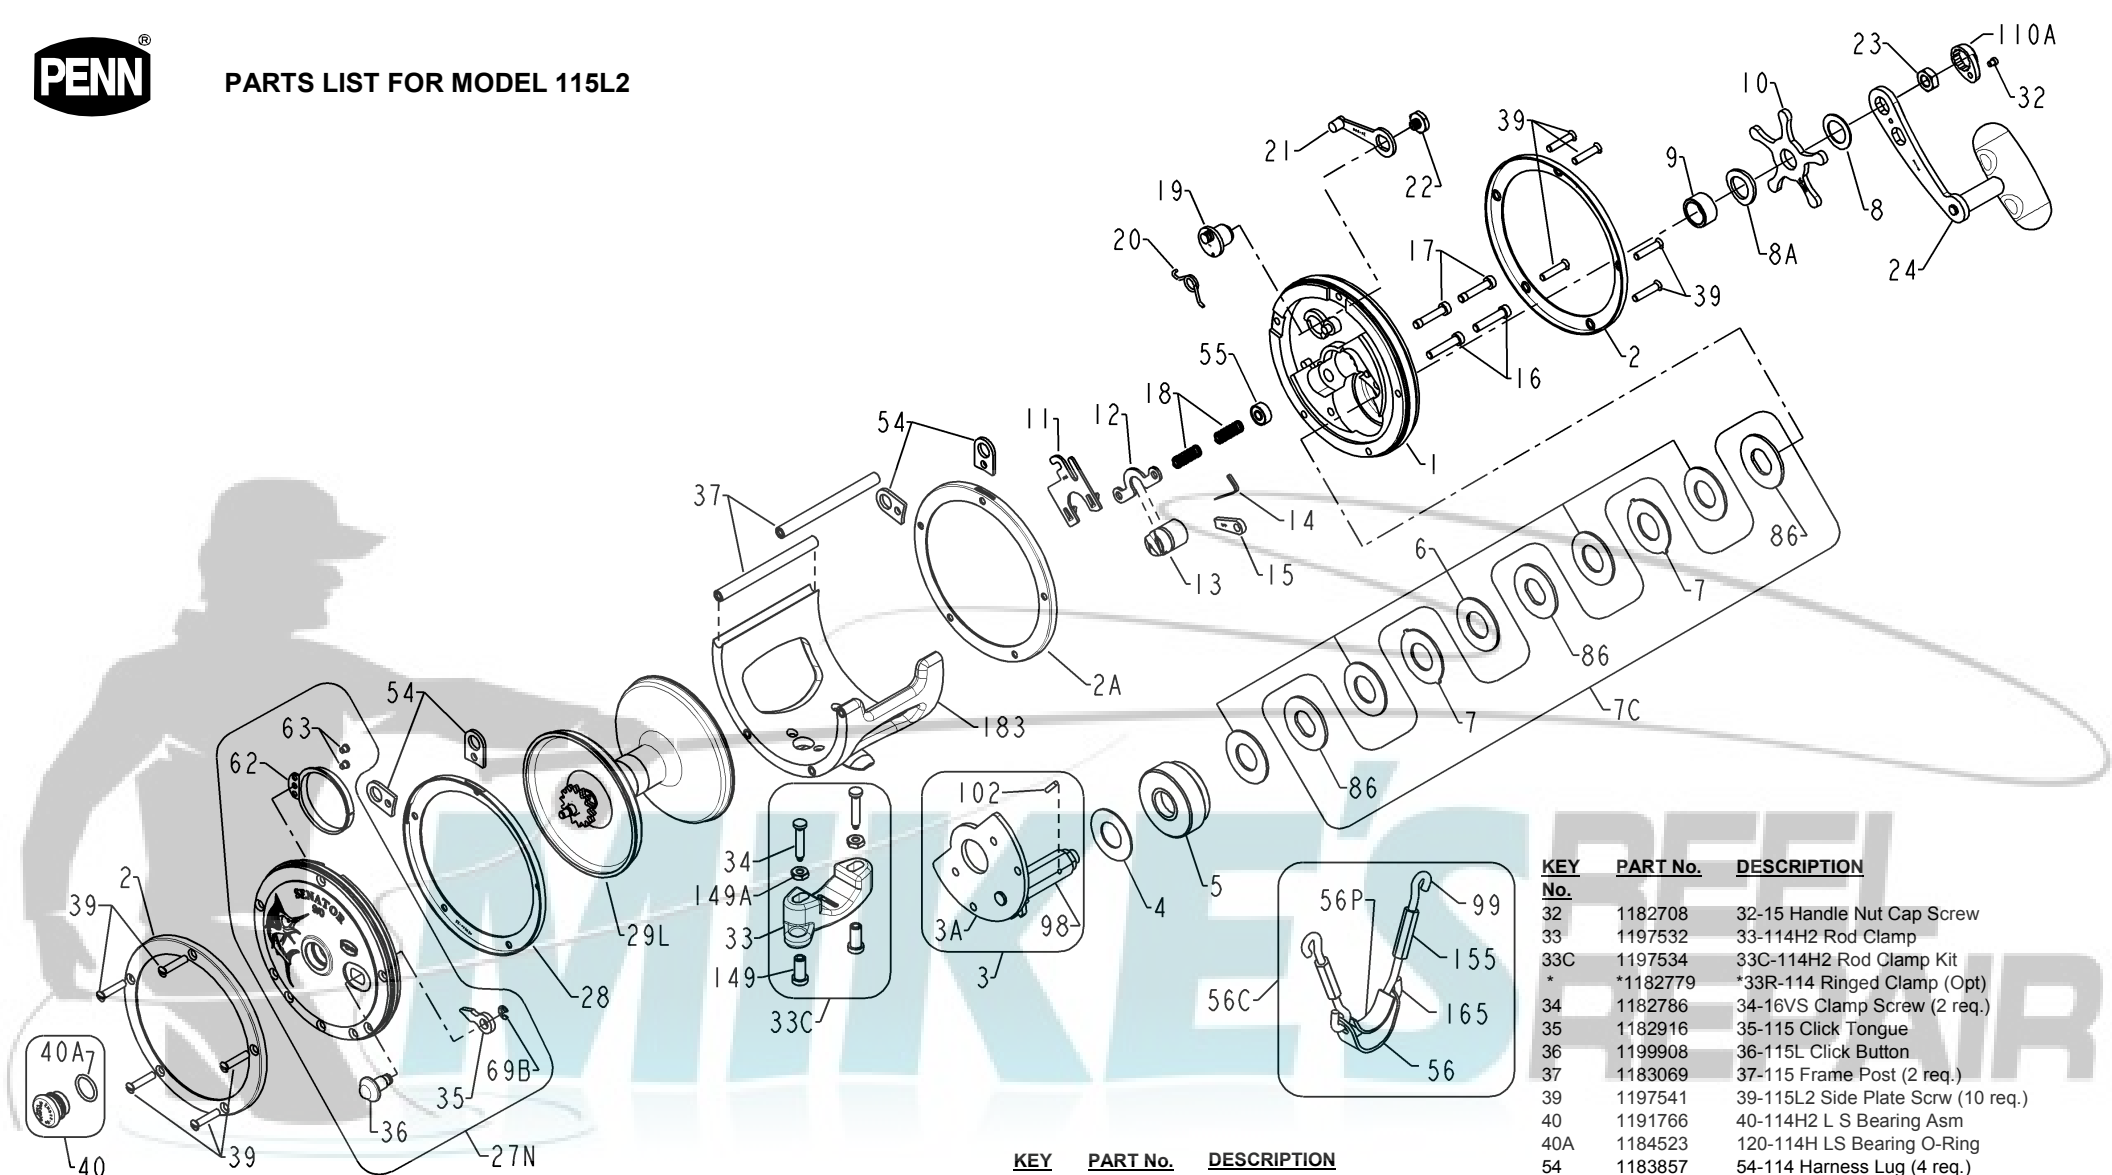

PARTS LIST FOR MODEL 115L2

KEY No.	PART No.	DESCRIPTION
1	1197485	1-115L2 Right Side Plate
2	1197492	2-115L2O Outer RS Ring (2 req.)
2A	1197491	2-115L2i Inner Side Ring
3	1197504	3-115L2 Bridge Assembly
3A	1197505	3-115L2-1 Bridge Sub-Asm
4	1180766	4-115 Fiber Washer
5	1180848	5-115 Main Gear
6	1180911	6-115 Drag Washer (5 req.)
7	1181011	7-115 Metal Ear Washer (2 req.)
7C	1181044	7C-115 Drag Washer Set
8	1181067	8-114 Tension Spring
8A	1181068	8-115 Tension Spring
9	1223682	9-115L2 Spacing Sleeve
10	1181185	10-114 Star Drag Wheel

KEY No.	PART No.	DESCRIPTION
11	1181235	11-115 Eccentric Jack
12	1181262	12-114 Pinion Yoke
13	1191106	13-115 Pinion
14	1181397	14-116 Dog Spring
15	1181439	15-115 Dog
16	1181572	16-114 Bridge Screw (2 req.)
17	1181596	17-114 Bridge Screw (2 req.)
18	1181618	18-114 Clutch Spring (2 req.)
19	1181665	19-115 Eccentric
20	1181766	20-114 Eccentric Spring
21	1181845	21-114 Eccentric Lever
22	1197514	22-114H2 Eccentric Screw
23	1197515	23-114H2 Handle Nut
24	1197519	24-114H2 Handle Asm
27N	1191474	27N-115 L.S. Plate Asm
28	1197528	28-115L2i Inner L.S. Ring
29L	1182514	29L-115 Spool Assembly