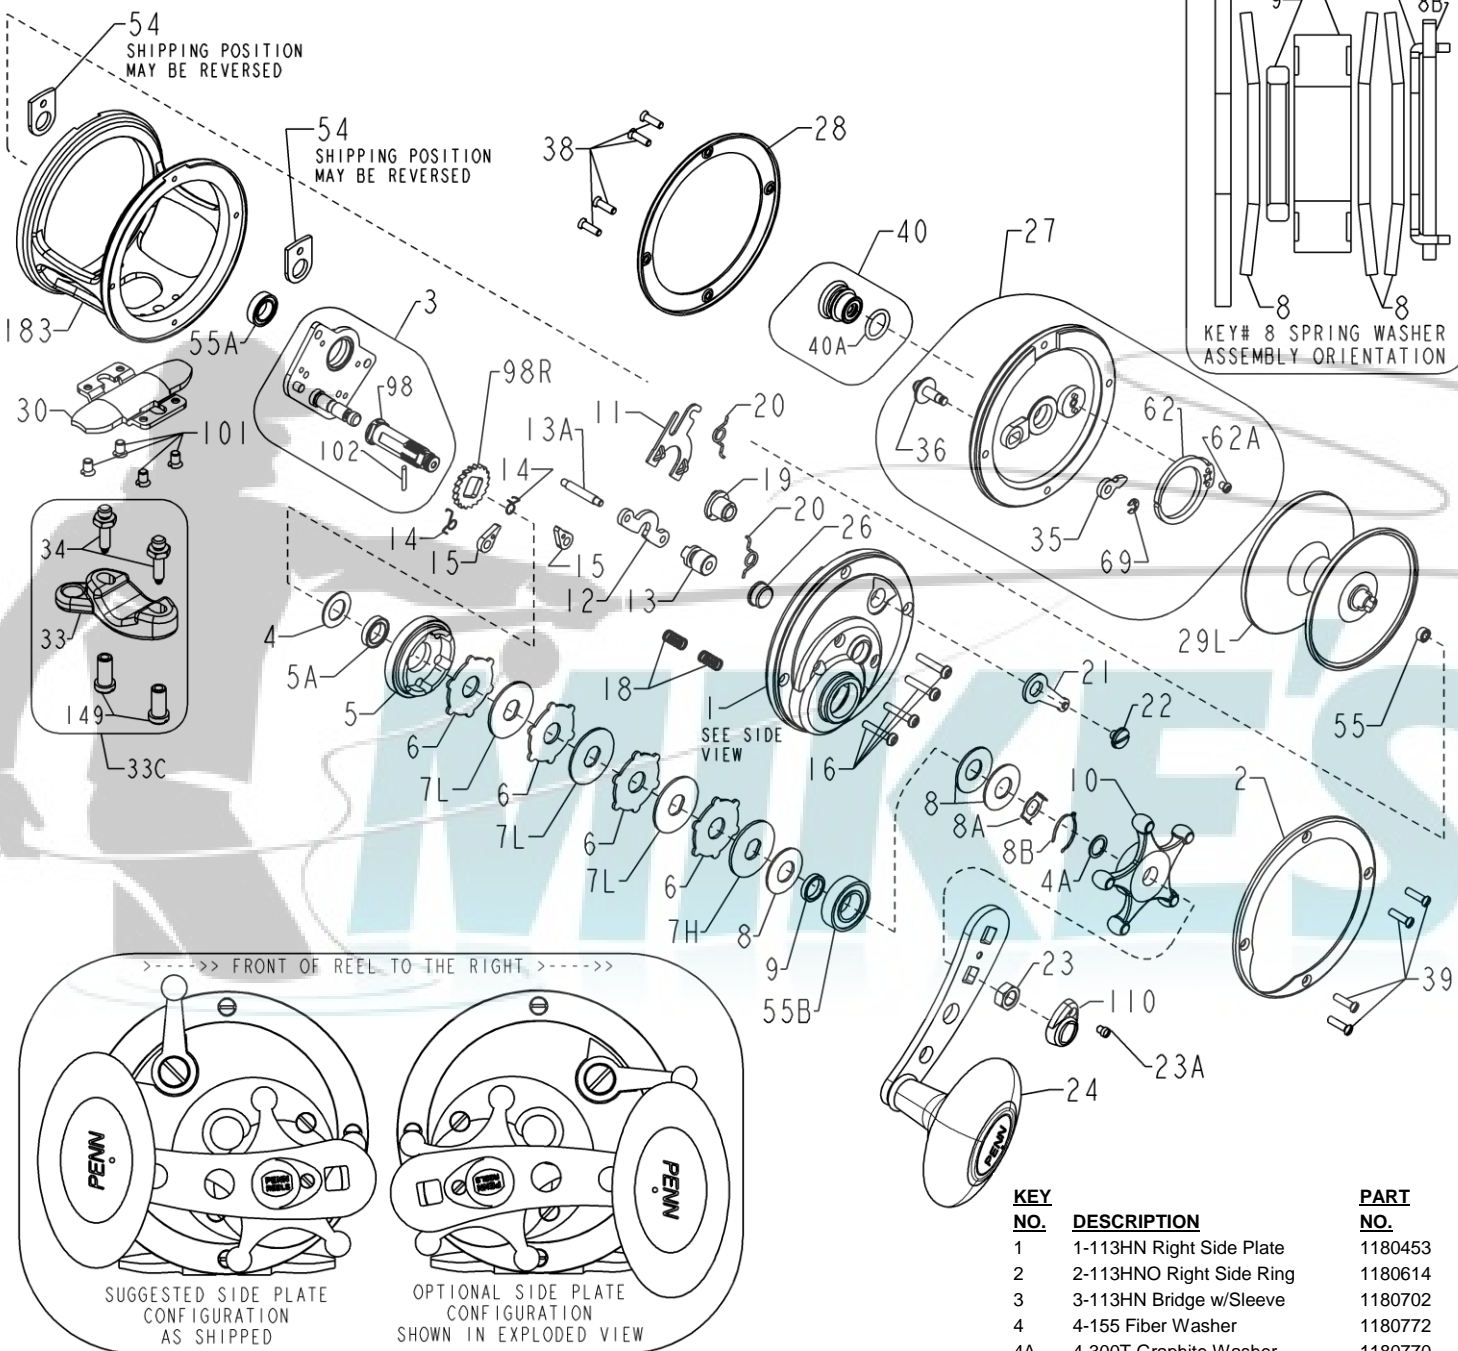

PENN PARTS LIST FOR MODEL 113HN

REEL ASSEMBLY NO. 1151065

KEY NO.	DESCRIPTION	PART NO.
7H	86-49H Metal Drag Washer	1184250
7L	7-113HN Metal Drag Washer (3 req)	1181009
8	18-505 Tension Spring Washer (3 req)	1181623
8A	8-113HN Click Spring Retainer	1181066
8B	10C-113HN Detent Spring	1181219
9	9-113HN Spacing Sleeve	1181151
10	10-300T Star Drag Wheel	1181193
11	11-113 Eccentric Jack	1181233
12	12-113HN Pinion Yoke	1181261
13	13-113HNSS Pinion	1181319
13A	13A-113HN Pinion Sub Shaft	1181364
14	14-15KG Dog Spring (2 req)	1181387
15	15-113HN Dog (2 req)	1181436
16	16-113HN Bridge Screw (4 req)	1181571
18	18-60 Clutch Spring (2 req.)	1181615
19	19-113HN Eccentric	1181663
20	20-267 Eccentric Spring (2 req)	1181775
21	21-113HN Eccentric Lever	1181844
22	22-60CH Eccentric Screw	1181908
23	23-555 Handle Screw	1181950
23A	32-15 Handle Lock Screw	1182708
24	24S-113HN Handle Assembly	1192667
26	26-113HN R.S. Bearing	1182117
27	27-113HN Left Side Plate Asm	1182194
28	28-113HNO Left Side Ring	1182372
29L	29L-113HN Spool	1182510
30	30-12LT Stand	1182597
33	33-113 Rod Clamp	1182754
33C	33C-113HN Rod Clamp Kit	1182774
34	34-975 Clamp Scrw (2 req)(Stndrd)	1182839
*	*34-113HN Clamp Scrw (2 req)(Optnl)	*1191623
35	35-60 Click Tongue	1182901
36	36-113 Click Button	1182989
38	32-17 Left Side Plate Screw (4 req)	1182710
39	39-3 Right Side Plate Screw (4 req)	1183178
40	40N-113HL L.S. Bearing Assembly	1197542
40A	120-113H O-Ring	1184522
54	54-113HN Harness Lug (2 req)	1192018
55	55-910 Bearing	1183894
55A	26A-25FR Bearing	1182133
55B	55-12H Bearing	1183873
62	62-309 Click Spring	1184028
62A	63-209 Click Spring Screw	1184048
69	69B-600 Retaining Ring	1184129
98	98-113HN Gear Sleeve	1184333
98R	98R-113HN Antireverse Ratchet	1184390
101	101-80ST Stand Screw (4 req)	1184405
102	102-60 Gear Sleeve Pin	1184408
110	110A-555 Handle Nut Cap	1184442
149	149-45 Rod Clamp Nut (2 req) (Stndrd)	1184702
*	*149-113HN Rod Clamp Nut (2 req) (Optnl)	*1202076
183	183-113HN-1 Frame	1202032

KEY NO.	DESCRIPTION	PART NO.
1	1-113HN Right Side Plate	1180453
2	2-113HNO Right Side Ring	1180614
3	3-113HN Bridge w/Sleeve	1180702
4	4-155 Fiber Washer	1180772
4A	4-300T Graphite Washer	1180770
5	5-113HNSS Main Gear	1180845
5A	55-113HN Main Gear Bearing	1183881
6	6-525MAG Drag Washer (4 req)	1180922

* Not Shown