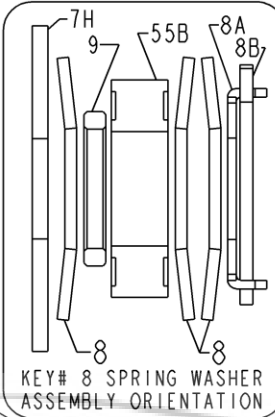

PENN PARTS LIST FOR MODEL 113HN

REEL ASSEMBLY NO. 1151065

KEY NO.	DESCRIPTION	PART NO.
7H	86-49H Metal Drag Washer	1184250
7L	7-113HN Metal Drag Washer (3 req)	1181009
8	18-505 Tension Spring Washer (3 req)	1181623
8A	8-113HN Click Spring Retainer	1181066
8B	10C-113HN Detent Spring	1181219
9	9-113HN Spacing Sleeve	1181151
10	10-300T Star Drag Wheel	1181193
11	11-113 Eccentric Jack	1181233
12	12-113HN Pinion Yoke	1181261
13	13-113HNSS Pinion	1181319
13A	13A-113HN Pinion Sub Shaft	1181364
14	14-15KG Dog Spring (2 req)	1181387
15	15-113HN Dog (2 req)	1181436
16	16-113HN Bridge Screw (4 req)	1181571
18	18-60 Clutch Spring (2 req.)	1181615
19	19-113HN Eccentric	1181663
20	20-267 Eccentric Spring (2 req)	1181775
21	21-113HN Eccentric Lever	1181844
22	22-60CH Eccentric Screw	1181908
23	23-555 Handle Screw	1181950
23A	32-15 Handle Lock Screw	1182708
24	24S-113HN Handle Assembly	1192667
26	26-113HN R.S. Bearing	1182117
27	27-113HN Left Side Plate Asm	1182194
28	28-113HNO Left Side Ring	1182372
29L	29L-113HN Spool	1182510
30	30-12LT Stand	1182597
33	33-113 Rod Clamp	1182754
33C	33C-113HN Rod Clamp Kit	1182774
34	34-975 Clamp Scrw (2 req)(Stndrd)	1182839
*	*34-113HN Clamp Scrw (2 req)(Optnl)	*1191623
35	35-60 Click Tongue	1182901
36	36-113 Click Button	1182989
38	32-17 Left Side Plate Screw (4 req)	1182710
39	39-3 Right Side Plate Screw (4 req)	1183178
40	40N-113HL L.S. Bearing Assembly	1197542
40A	120-113H O-Ring	1184522
54	54-113HN Harness Lug (2 req)	1192018
55	55-910 Bearing	1183894
55A	26A-25FR Bearing	1182133
55B	55-12H Bearing	1183873
62	62-309 Click Spring	1184028
62A	63-209 Click Spring Screw	1184048
69	69B-600 Retaining Ring	1184129
98	98-113HN Gear Sleeve	1184333
98R	98R-113HN Antireverse Ratchet	1184390
101	101-80ST Stand Screw (4 req)	1184405
102	102-60 Gear Sleeve Pin	1184408
110	110A-555 Handle Nut Cap	1184442
149	149-45 Rod Clamp Nut (2 req) (Stndrd)	1184702
*	*149-113HN Rod Clamp Nut (2 req) (Optnl)	*1202076
183	183-113HN-1 Frame	1202032

KEY NO.	DESCRIPTION	PART NO.
1	1-113HN Right Side Plate	1180453
2	2-113HNO Right Side Ring	1180614
3	3-113HN Bridge w/Sleeve	1180702
4	4-155 Fiber Washer	1180772
4A	4-300T Graphite Washer	1180770
5	5-113HNSS Main Gear	1180845
5A	55-113HN Main Gear Bearing	1183881
6	6-525MAG Drag Washer (4 req)	1180922

* Not Shown