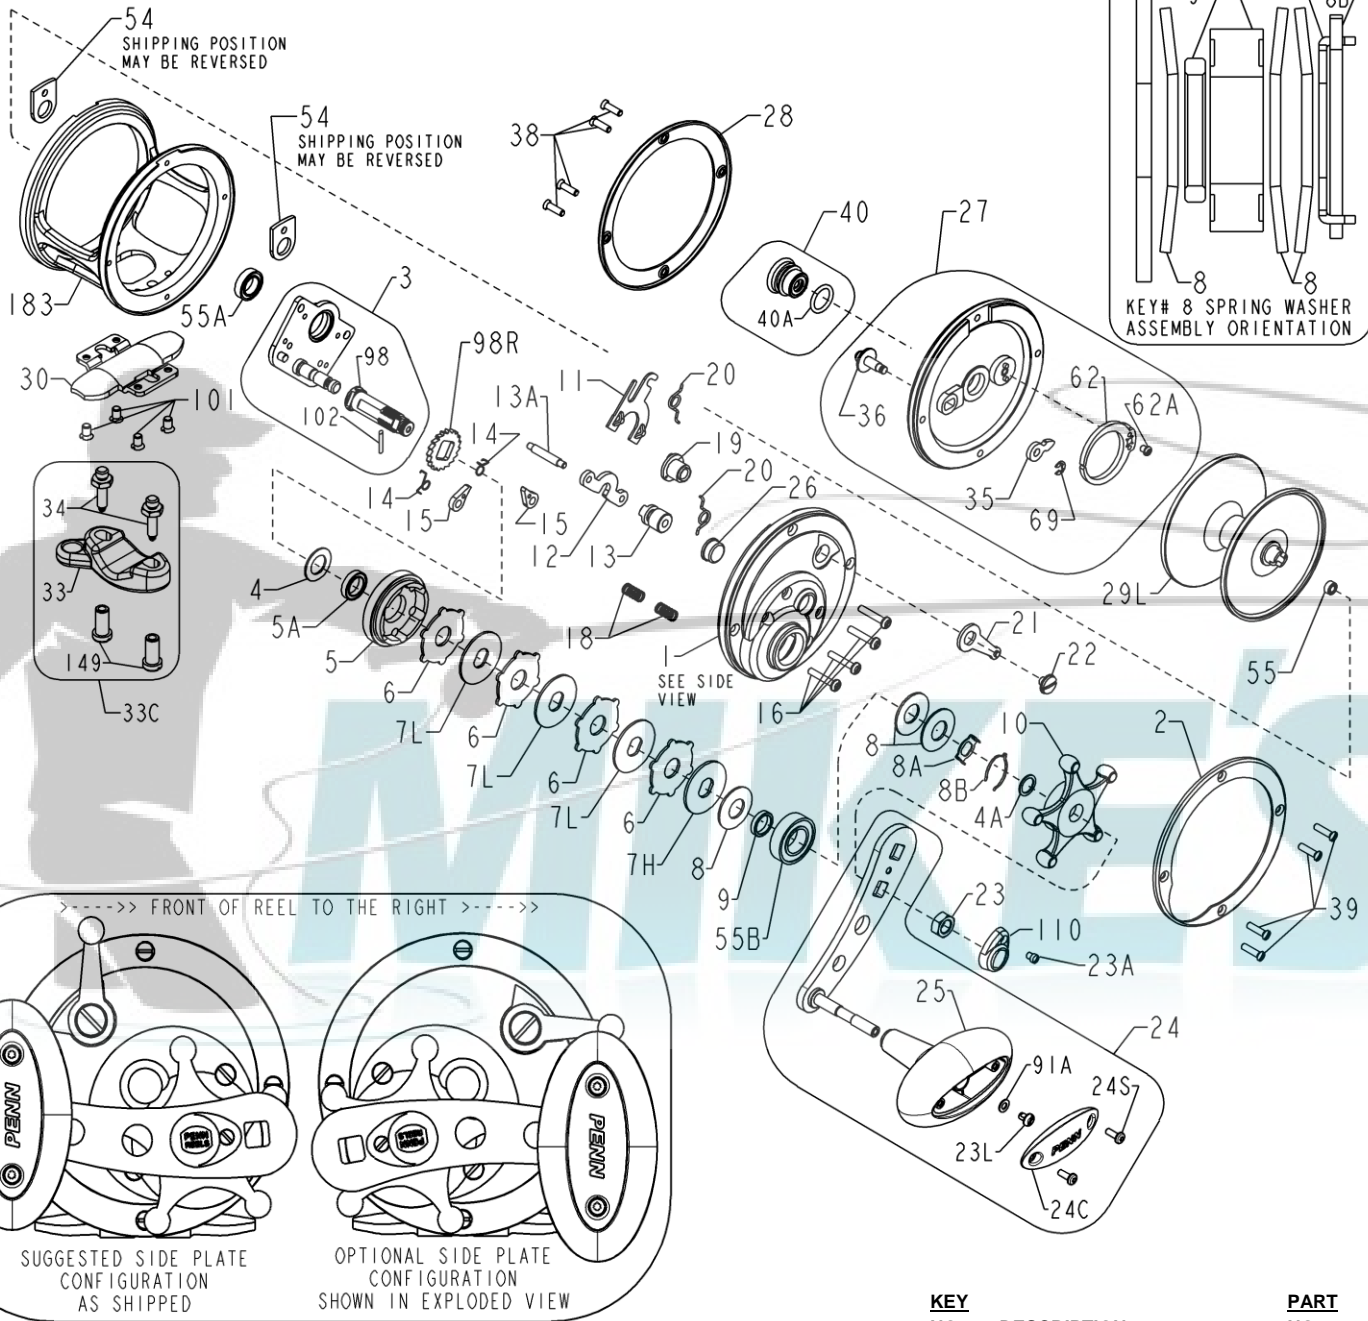

PARTS LIST FOR MODEL 113HN (1151065)

KEY NO.	DESCRIPTION	PART NO.
7H	86-49H Metal Drag Washer	1184250
7L	7-113HN Metal Drag Washer (3 req)	1181009
8	18-505 Tension Spring Washer (3 req)	1181623
8A	8-113HN Click Spring Retainer	1181066
8B	10C-113HN Detent Spring	1181219
9	9-113HN Spacing Sleeve	1181151
10	10-300T Star Drag Wheel	1181193
11	11-113 Eccentric Jack	1181233
12	12-113HN Pinion Yoke	1181261
13	13-113HNSS Pinion	1181319
13A	13A-113HN Pinion Sub Shaft	1181364
14	14-15KG Dog Spring (2 req)	1181387
15	15-113HN Dog (2 req)	1181436
16	16-113HN Bridge Screw (4 req)	1181571
18	18-60 Clutch Spring (2 req.)	1181615
19	19-113HN Eccentric	1181663
20	20-267 Eccentric Spring (2 req)	1181775
21	21-113HN Eccentric Lever	1181844
22	22-60CH Eccentric Screw	1181908
23	23-555 Handle Screw	1181950
23A	32-15 Handle Lock Screw	1182708
23L	23L-750 Knob Screw	1191283
24	24S-113HN Handle Assembly	1192667
24C	24C-SQL50LW Knob Cap	1286717
24S	24S-TRQ40NLD2 Screw (2 req)	1265021
25	25-SQL50 Handle Knob	1286716
26	26-113HN R.S. Bearing	1182117
27	27-113HN Left Side Plate Asm	1182194
28	28-113HNO Left Side Ring	1182372
29L	29L-113HN Spool	1182510
30	30-12LT Stand	1182597
33	33-113 Rod Clamp	1182754
33C	33C-113HN Rod Clamp Kit	1182774
34	34-975 Clamp Scrw (2 req)(Stndrd)	1182839
*	*34-113HN Clamp Scrw (2 req)(Optnl)	*1191623
35	35-60 Click Tongue	1182901
36	36-113 Click Button	1182989
38	32-17 Left Side Plate Screw (4 req)	1182710
39	39-3 Right Side Plate Screw (4 req)	1183178
40	40N-113HL L.S. Bearing Assembly	1197542
40A	120-113H O-Ring	1184522
54	54-113HN Harness Lug (2 req)	1192018
55	55-910 Bearing	1183894
55A	26A-25FR Bearing	1182133
55B	55-12H Bearing	1183873
62	62-309 Click Spring	1184028
62A	63-209 Click Spring Screw	1184048
69	69B-600 Retaining Ring	1184129
91A	91A-TRQ40NLD2 Washer	1277514
98	98-113HN Gear Sleeve	1184333
98R	98R-113HN Antireverse Ratchet	1184390
101	101-80ST Stand Screw (4 req)	1184405
102	102-60 Gear Sleeve Pin	1184408
110	110A-555 Handle Nut Cap	1184442
149	149-45 Rod Clamp Nut (2 req) (Stndrd)	1184702
*	*149-113HN Rod Clamp Nut (2 req) (Optnl)	*1202076
183	183-113HN-1 Frame	1202032

407-113HN Rev 14 ECN1669 2-18-14
(1231493)

KEY NO.	DESCRIPTION	PART NO.
1	1-113HN Right Side Plate	1180453
2	2-113HNO Right Side Ring	1180614
3	3-113HN Bridge w/Sleeve	1180702
4	4-155 Fiber Washer	1180772
4A	4-300T Graphite Washer	1180770
5	5-113HNSS Main Gear	1180845
5A	55-113HN Main Gear Bearing	1183881
6	6-525MAG Drag Washer (4 req)	1180922

* Not Shown