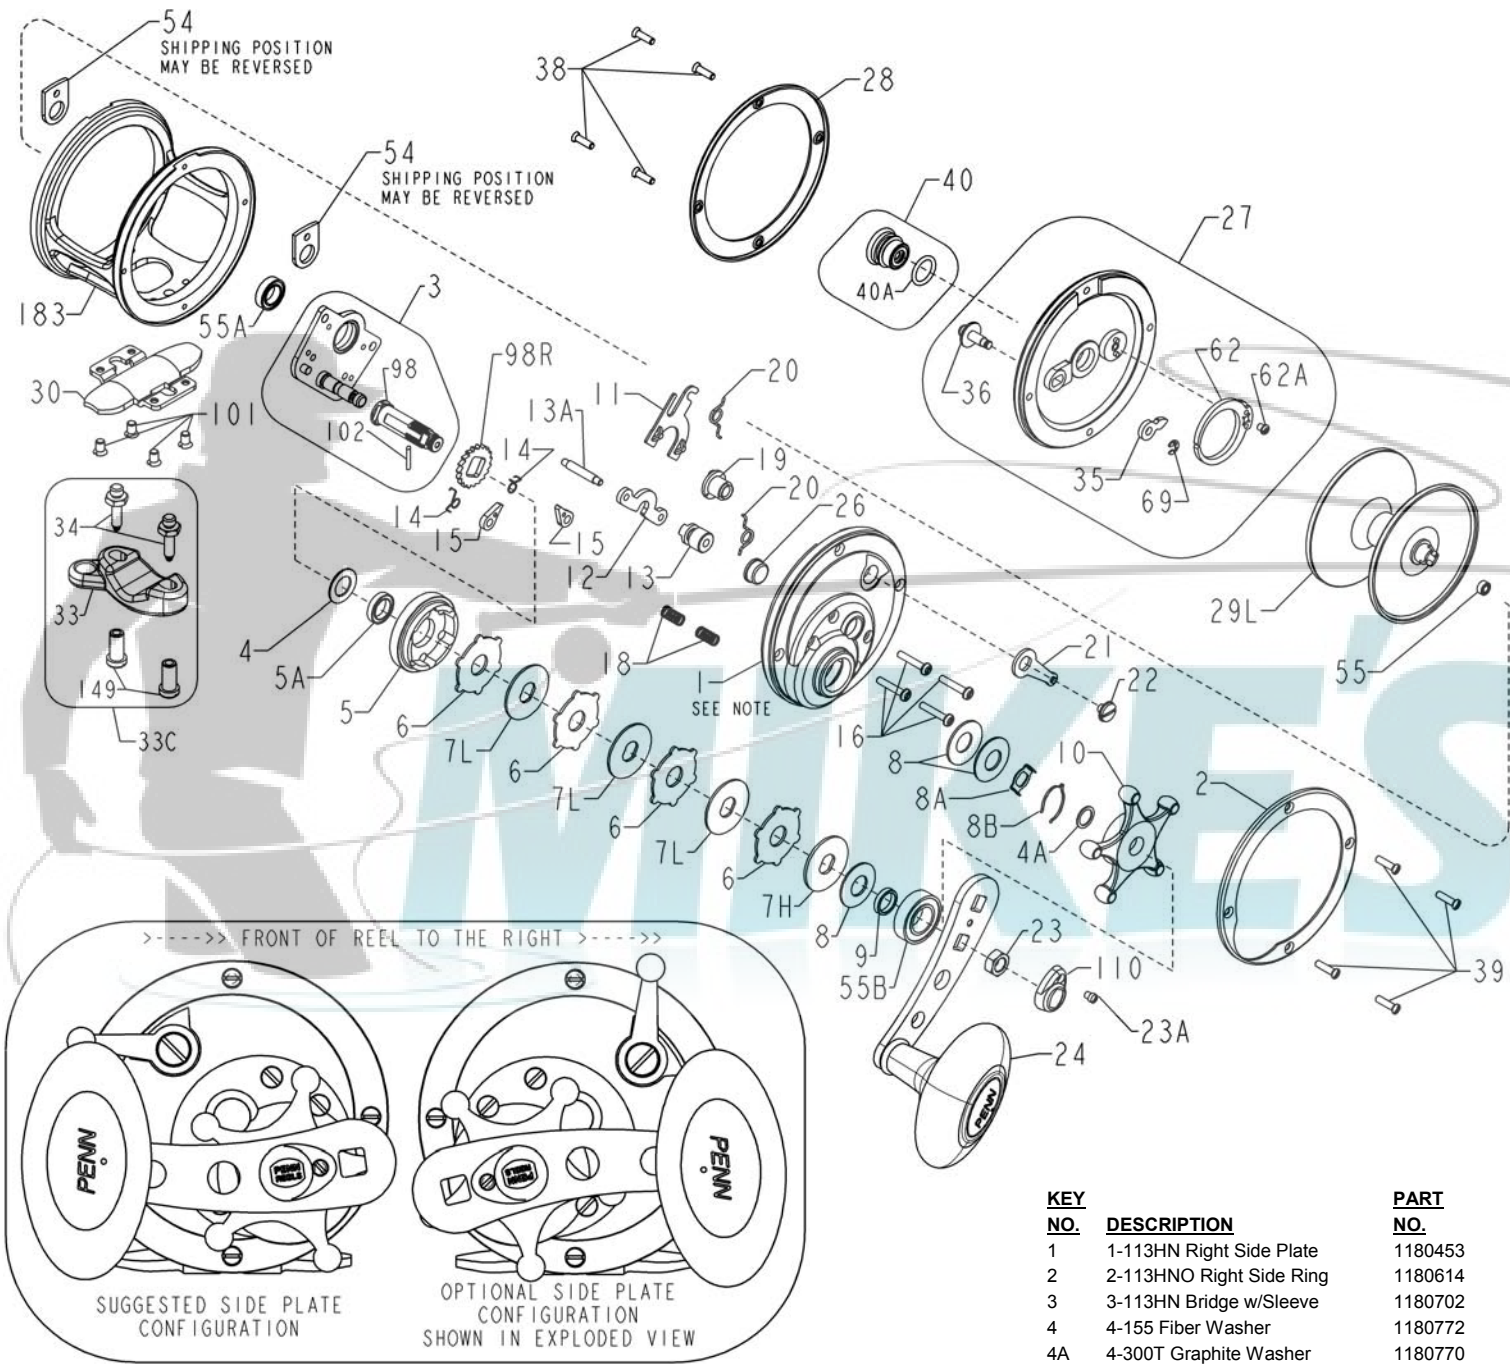

PENN PARTS LIST FOR MODEL 113HN

KEY NO.	DESCRIPTION	PART NO.
7H	86-49H Metal Drag Washer	1184250
7L	7-113HN Metal Drag Washer (3 req)	1181009
8	18-505 Tension Spring Washer (3 req)	1181623
8A	8-113HN Click Spring Retainer	1181066
8B	10C-113HN Detent Spring	1181219
9	9-113HN Spacing Sleeve	1181151
10	10-300T Star Drag Wheel	1181193
11	11-113 Eccentric Jack	1181233
12	12-113HN Pinion Yoke	1181261
13	13-113HNSS Pinion	1181319
13A	13A-113HN Pinion Sub Shaft	1181364
14	14-15KG Dog Spring (2 req)	1181387
15	15-113HN Dog (2 req)	1181436
16	16-113HN Bridge Screw (4 req)	1181571
18	18-60 Clutch Spring (2 req.)	1181615
19	19-113HN Eccentric	1181663
20	20-267 Eccentric Spring (2 req)	1181775
21	21-113HN Eccentric Lever	1181844
22	22-60CH Eccentric Screw	1181908
23	23-555 Handle Screw	1181950
23A	32-15 Handle Lock Screw	1182708
24	24S-113HN Handle Assembly	1192667
26	26-113HN R.S. Bearing	1182117
27	27-113HN Left Side Plate Asm	1182194
28	28-113HNO Left Side Ring	1182372
29L	29L-113HN Spool	1182510
30	30-12LT Stand	1182597
33	33-113 Rod Clamp	1182754
33C	33C-113HN Rod Clamp Kit	1182774
34	34-975 Clamp Scrw (2 req)(Stndrd)	1182839
*	*34-113HN Clamp Scrw (2 req)(Optnl)	*1191623
35	35-60 Click Tongue	1182901
36	36-113 Click Button	1182989
38	32-17 Left Side Plate Screw (4 req)	1182710
39	39-3 Right Side Plate Screw (4 req)	1183178
40	40N-113HL L.S. Bearing Assembly	1197542
40A	120-113H O-Ring	1184522
54	54-113HN Harness Lug (2 req)	1192018
55	55-910 Bearing	1183894
55A	26A-25FR Bearing	1182133
55B	55-12H Bearing	1183873
62	62-309 Click Spring	1184028
62A	63-209 Click Spring Screw	1184048
69	69B-600 Retaining Ring	1184129
98	98-113HN Gear Sleeve	1184333
98R	98R-113HN Antireverse Ratchet	1184390
101	101-80ST Stand Screw (4 req)	1184405
102	102-60 Gear Sleeve Pin	1184408
110	110A-555 Handle Nut Cap	1184442
149	149-45 Rod Clamp Nut (2 req) (Stndrd)	1184702
*	*149-113HN Rod Clamp Nut (2 req) (Optnl)	*1202076
183	183-113HN-1 Frame	1202032