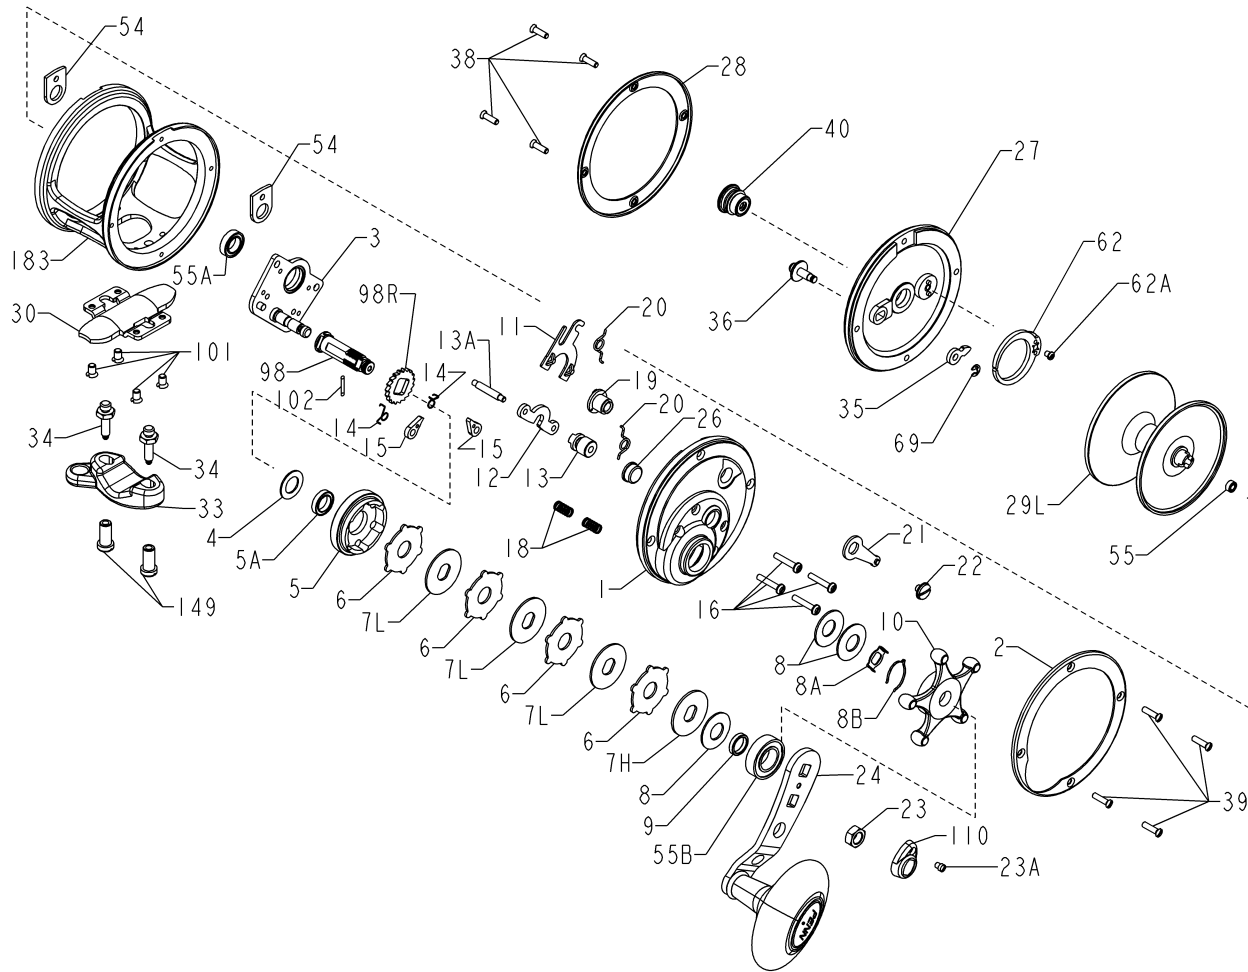

PARTS LIST FOR MODEL 113HN

KEY NO.	DESCRIPTION	PART NO.
1	Right Side Plate	001 113HN
2	Right Side Ring	002 113HNO
3	Bridge w/Sleeve	003 113HN
4	Fiber Washer	004 155
5	Main Gear	005 113HNSS
5A	Main Gear Bearing	055 113HN
6	Drag Washer (4 req.)	006 525MAG
7L	Metal Drag Washer (3 req.)	007 113HN

KEY NO.	DESCRIPTION	PART NO.
7H	Metal Drag Washer	086 049H
8	Tension Spring (3 req.)	018 505
8A	Click Washer	008 113HN
8B	Detent Spring	010C113HN
9	Spacing Sleeve	009 113HN
10	Star Drag Wheel	010 113HN
11	Eccentric Jack	011 113
12	Pinion Yoke	012 113HN
13	Pinion	013 113HNSS
13A	Pinion Sub Shaft	013A113HN
14	Dog Spring (2 req.)	014 015KG
15	Dog (2 req.)	015 113HN
16	Lower Bridge Screw (4 req.)	016 113HN
18	Clutch Spring (2 req.)	018 060
19	Eccentric	019 113HN
20	Eccentric Spring (2 req.)	020 267
21	Eccentric Lever	021 113HN
22	Eccentric Screw	022 060CH
23	Handle Screw	023 555
23A	Handle Lock Screw	032 015
24	Handle	024 113HN
26	R.S. Bearing	026 113HN
27	Left Side Plate	027 113HN
28	Left Side Ring	028 113HNO
29L	Spool	029L113HN
30	Stand	030 012LT
33	Rod Clamp	033 113
34	Clamp Screw (2 req.) (Standard)	034 975
	Clamp Screw (2 req.) (Optional)	034 113HN
35	Click Tongue	035 060
36	Click Button	036 113
38	Left Side Plate Screw (4 req.)	032 017
39	Right Side Plate Screw (4 req.)	039 003
40	L.S. Bearing	040 113HL
54	Harness Lug (2 req.)	054 113HN
55	Bearing	055 910
55A	Bearing	026A2.5FR
55B	Bearing	055 012H
62	Click Spring	062 309
62A	Click Spring Screw	063 209
69	Retaining Ring	069B600
98	Gear Sleeve	098 113HN
98R	Antireverse Ratchet	098R113HN
101	Stand Screw (4 req.)	101 080ST
102	Gear Sleeve Pin	102 060
110	Handle Nut Cap	110A555
149	Rod Clamp Nut (2 req.) (Standard)	149 045
	Rod Clamp Nut (2 req.) (Optional)	149 113HN
183	Frame	183 113HN