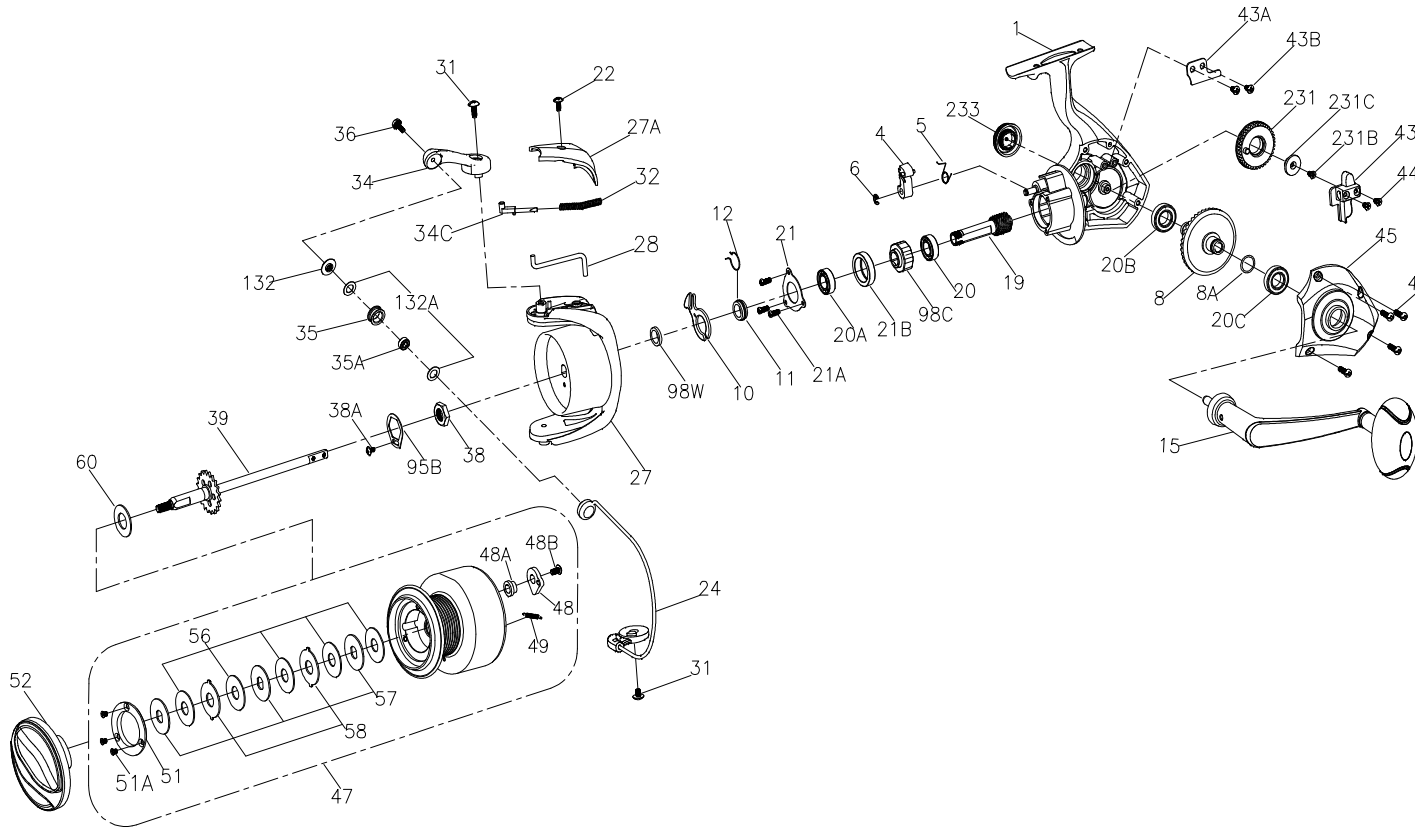

PARTS LIST FOR MODEL PURSUIT 7000/8000

KEY NO.	PART NO.	DESCRIPTION
1	1204060	1-7000PUR Housing
1	1204061	1-8000PUR Housing
4	1190937	4-5000SG Dog
5	1190966	5-5000SG Dog Spring
6	1190979	6-5000SG Retaining Clip
8	1204062	8-7000PUR Main Gear
8A	1204063	8A-7000PUR Shim
10	1191068	10-7000SG A/R Holder
11	1191087	11-7000SG Bushing
12	1191090	12-5000SG A/R Bushing Spring
15	1204064	15-7000PUR Handle Assembly
19	1204065	19-7000PUR Pinion
20	1204012	20-5000PUR Lower Pinion Ball Bearing
20A	1204013	20A-5000PUR Upper Pinion Ball Bearing
20B	1204068	20B-7000PUR Housing Ball Bearing
20C	1204069	20C-7000PUR Housing Cover Ball Bearing
21	1192636	21-5000SG Bearing Retainer
21A	1204016	21A-5000PUR Bearing Retainer Screw (3 req)
21B	1192650	21B-5000SG Collar
22	1204018	22-6000PUR Bail Pivot Cover Screw
24	1204072	24-7000PUR Bail Wire Assembly
24	1204073	24-8000PUR Bail Wire Assembly
27	1204074	27-7000PUR Rotor (w/weight & screw)
27	1204075	27-8000PUR Rotor (w/weight & screw)
27A	1204076	27A-7000PUR Bail Pivot Cover
28	1204077	28-7000PUR Trip Lever
28	1204078	28-8000PUR Trip Lever
31	1204039	31-6000PUR Bail Arm Screw (2 req)
32	1200520	32-6000SG Bail Spring
34	1204042	34-6000PUR Bail Arm
34C	1191656	34C-7000SG Pivot Arm
35	1203991	35-3000PUR Line Roller
35A	1203992	35A-3000PUR Line Roller Bushing
36	1203993	36-3000PUR Bail Stud Screw
38	1204084	38-7000PUR Rotor Nut
38A	1203995	38A-3000PUR Rotor Locking Plate Screw
39	1204086	39-7000PUR Spool Shaft
43	1204087	43-7000PUR Crosswind Block
43A	1191821	43A-7000SG Crosswind Block Plate
43B	1203997	43B-3000PUR Crosswind Block Plate Screw (2 req)
44	1191845	44-5000SG Crosswind Block Screw (2 req)
45	1204089	45-7000PUR Housing Cover
46	1204054	46-5000PUR Housing Cover Screw (4 req)
47	1204091	47-7000PUR Spool Complete
47	1204092	47-8000PUR Spool Complete
48	1211625	48-5000SG Click Tongue
48A	1211626	48A-5000SG Click Tongue Washer
48B	1211612	48B-5000SG Spool Click Screw
49	1211627	49-5000SG Click Tongue Spring
51	1204093	51-7000PUR Retaining Spacer
51A	1191986	51A-3000SG Retaining Screw (3 req)
52	1204094	52-7000PUR Drag Knob Assembly
56	1192038	56-7000SG Drag Washer (5 req)
57	1192046	57-7000SG Keved Washer (3 req)
58	1192055	58-7000SG Earred Washer (2 req)
60	1192062	60-5000SG Thrust Washer
95B	1192186	95B-5000SG Rotor Locking Plate
98C	1192215	98C-5000SG Clutch/Sleeve Assembly
98W	1204095	98W-7000PUR Clutch Washer
132	1192297	132-5000SG Roller Washer
132A	1192302	132A-3000SG Line Roller Washer (2 req)
231	1192507	231-7000SG Crosswind Gear
231B	1204097	231B-7000PUR Screw Crosswind Gear
231C	1204098	231C-7000PUR Screw Crosswind Sleeve
233	1204059	233-5000PUR Cover Assembly Bearing