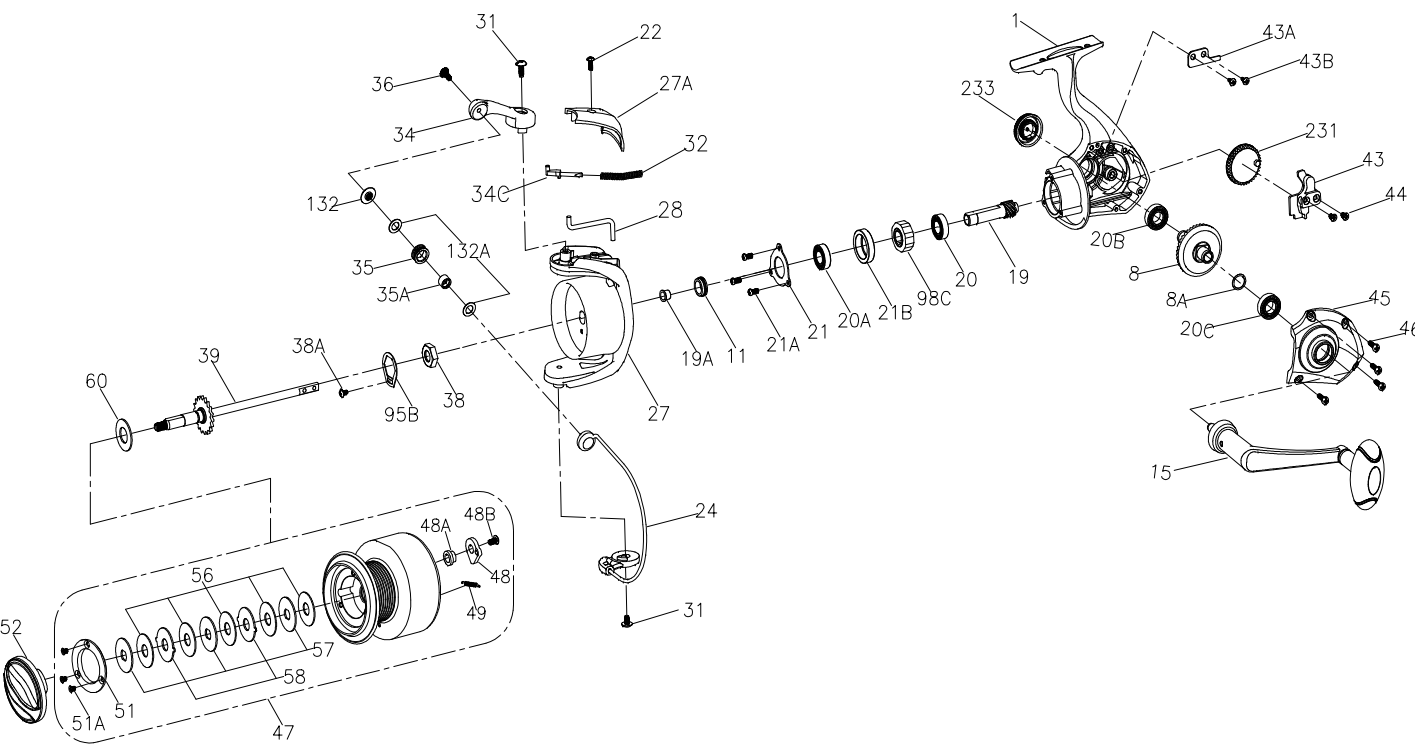

PARTS LIST FOR MODEL PURSUIT 5000/6000

KEY NO.	PART NO.	DESCRIPTION
8A	1191030	8A-5000SG Shim
11	1191085	11-5000SG Bushing
15	1204010	15-5000PUR Handle Assembly
19	1204011	19-5000PUR Pinion
19A	1191253	19A-5000SG Pinion Bushing
20	1204012	20-5000PUR Lower Pinion Ball Bearing
20A	1204013	20A-5000PUR Upper Pinion Ball Bearing
20B	1204014	20B-5000PUR Housing Ball Bearing
20C	1204015	20C-5000PUR Housing Cover Ball Bearing
21	1192636	21-5000SG Bearing Retainer
21A	1204016	21A-5000PUR Bearing Retainer Screw (3 req)
21B	1192650	21B-5000SG Collar
22	1203978	22-3000PUR Bail Pivot Cover Screw
22	1204018	22-6000PUR Bail Pivot Cover Screw
24	1204019	24-5000PUR Bail Wire Assembly
24	1204020	24-6000PUR Bail Wire Assembly
27	1204021	27-5000PUR Rotor (w/weight & screw)
27	1204022	27-6000PUR Rotor (w/weight & screw)
27A	1204023	27A-5000PUR Bail Pivot Cover
27A	1204025	27A-6000PUR Bail Pivot Cover
28	1204026	28-5000PUR Trip Lever
28	1204027	28-6000PUR Trip Lever
31	1203987	31-3000PUR Bail Arm Screw (2 req)
31	1204039	31-6000PUR Bail Arm Screw (2 req)
32	1203988	32-3000PUR Bail Spring
32	1200520	32-6000SG Bail Spring
34	1203989	34-3000PUR Bail Arm
34	1204042	34-6000PUR Bail Arm
34C	1203990	34C-3000PUR Pivot Arm
34C	1204044	34C-6000PUR Pivot Arm
35	1203991	35-3000PUR Line Roller
35A	1203992	35A-3000PUR Line Roller Bushing
36	1204047	36-5000PUR Bail Stud Screw
36	1203993	36-3000PUR Bail Stud Screw
38	1204049	38-5000PUR Rotor Nut
38A	1203995	38A-3000PUR Rotor Locking Plate Screw
39	1204051	39-5000PUR Spool Shaft
39	1200205	39-6000SG Spool Shaft
43	1191805	43-5000SG Crosswind Block
43A	1191820	43A-5000SG Crosswind Block Plate
43B	1203997	43B-3000PUR Crosswind Block Plate Screw (2 req)
44	1191845	44-5000SG Crosswind Block Screw (2 req)
45	1204053	45-5000PUR Housing Cover
46	1204054	46-5000PUR Housing Cover Screw (4 req)
47	1204055	47-5000PUR Spool Complete
47	1204056	47-6000PUR Spool Complete
48	1211625	48-5000SG Click Tongue
48A	1211626	48A-5000SG Click Tongue Washer
48B	1211612	48B-5000SG Spool Click Screw
49	1211627	49-5000SG Click Tongue Spring
51	1204057	51-5000PUR Retaining Spacer
51A	1191986	51A-3000SG Retaining Screw (3 req)
52	1204058	52-5000PUR Drag Knob Assembly
56	1192036	56-5000SG Drag Washer (5 req)
57	1192044	57-5000SG Keved Washer (3 req)
58	1192053	58-5000SG Earred Washer (2 req)
60	1192062	60-5000SG Thrust Washer
95B	1192186	95B-5000SG Rotor Locking Plate
98C	1192215	98C-5000SG Clutch/Sleeve Assembly
132	1192297	132-5000SG Roller Washer
132A	1192302	132A-3000SG Line Roller Washer (2 req)
231	1192503	231-5000SG Crosswind Gear
231	1200523	231-6000SG Crosswind Gear
233	1204059	233-5000PUR Bearing Cover