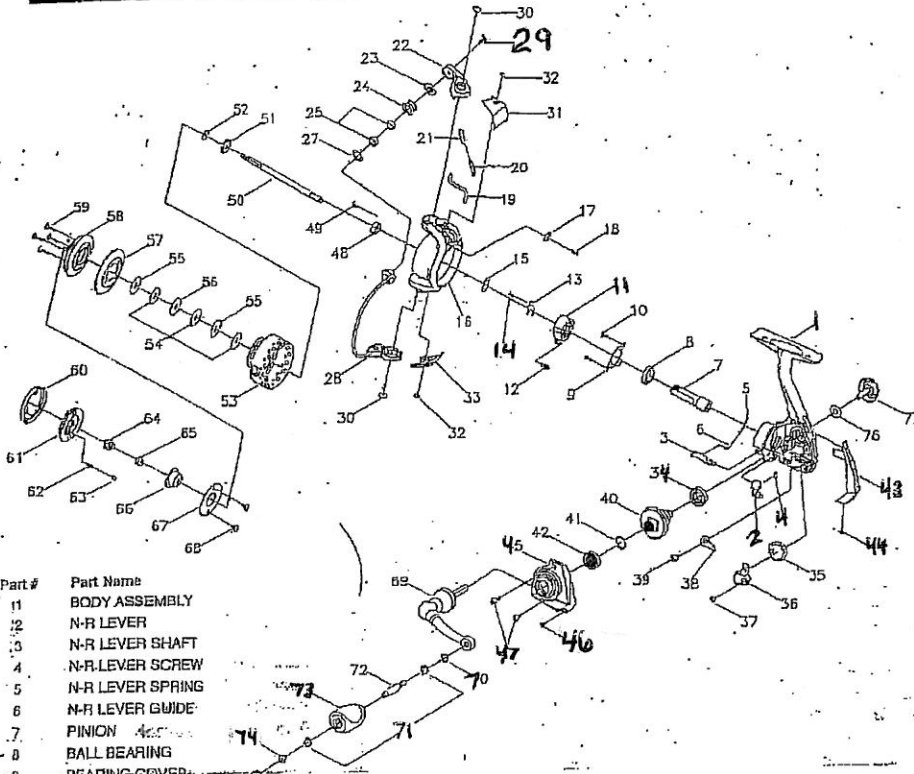

President Micro  
6720

# Spinning Reel Parts List

Use this parts list for ordering replacement parts for your Pflueger Spinning Reel. When ordering, please specify which reel you own and the model number printed on the reel body.

1145082

Part #	Part Name	Part #	Part Name	Part #	Part Name
11	BODY ASSEMBLY	37	O/S SLIDER SCREW	61	DRAG KNOB
12	N-R LEVER	38	O/S SLIDER PLATE	62	DRAG CLICK SPRING
13	N-R LEVER SHAFT	39	O/S SLIDER PLATE SCREW	63	DRAG CLICK PIN
14	N-R LEVER SCREW	40	DRIVE GEAR	64	DRAG NUT
15	N-R LEVER SPRING	41	GEAR WASHER	65	DRAG SPRING
16	N-R LEVER GUIDE	42	COVER BEARING	66	DRAG KNOB COVER
17	PINION	43	REAR COVER	67	DRAG KNOB WASHER
18	BALL BEARING	44	REAR COVER SCREW	68	DRAG KNOB SCREW
19	BEARING COVER	45	BODY COVER ASSEMBLY	69	HANDLE ARM ASSEMBLY
20	SCREW	46	COVER SCREW	70	RIVET WASHER
21	ONE-WAY CLUTCH	47	COVER SCREW	71	HANDLE KNOB BEARING
22	CLUTCH SPRING	48	ROTOR NUT	72	HANDLE KNOB SHAFT
23	WASHER	49	ROTOR NUT SCREW	73	HANDLE KNOB
24	SCREW	50	MAIN SHAFT	74	SCREW
25	ONE-WAY CLUTCH WASHER	51	CLICK GEAR	75	HANDLE KNOB CAP
26	ROTOR	52	SHEET WASHER	76	H-LOCK WASHER
27	COUNTER WEIGHT	53	SPOOL ASSEMBLY	77	HANDLE LOCK ASSEMBLY
28	COUNTER WEIGHT SCREW	54	LINING WASHER		
29	TRIP PLUNGER	55	SPOOL WASHER		
30	BAIL ARM SPRING	56	DRAG WASHER		
31	BAIL ARM GUIDE	57	SPOOL LIP		
32	BAIL ARM	58	SPOOL RING		
33	LINE ROLLER SPACER	59	SPOOL LIP SCREW		
34	LINE ROLLER	60	DRAG KNOB RING		
35	LINE ROLLER BEARING				
36	LINE WASHER WASHER				
	BAIL WIRE ASSEMBLY				
	L-ROLLER SCREW				
	BAIL ARM SCREW				
	BAIL ARM COVER				
	BAIL ARM COVER SCREW				
	BAIL ARM HOLDER				
	GEAR BEARING				
	O/S GEAR				
	O/S SLIDER				