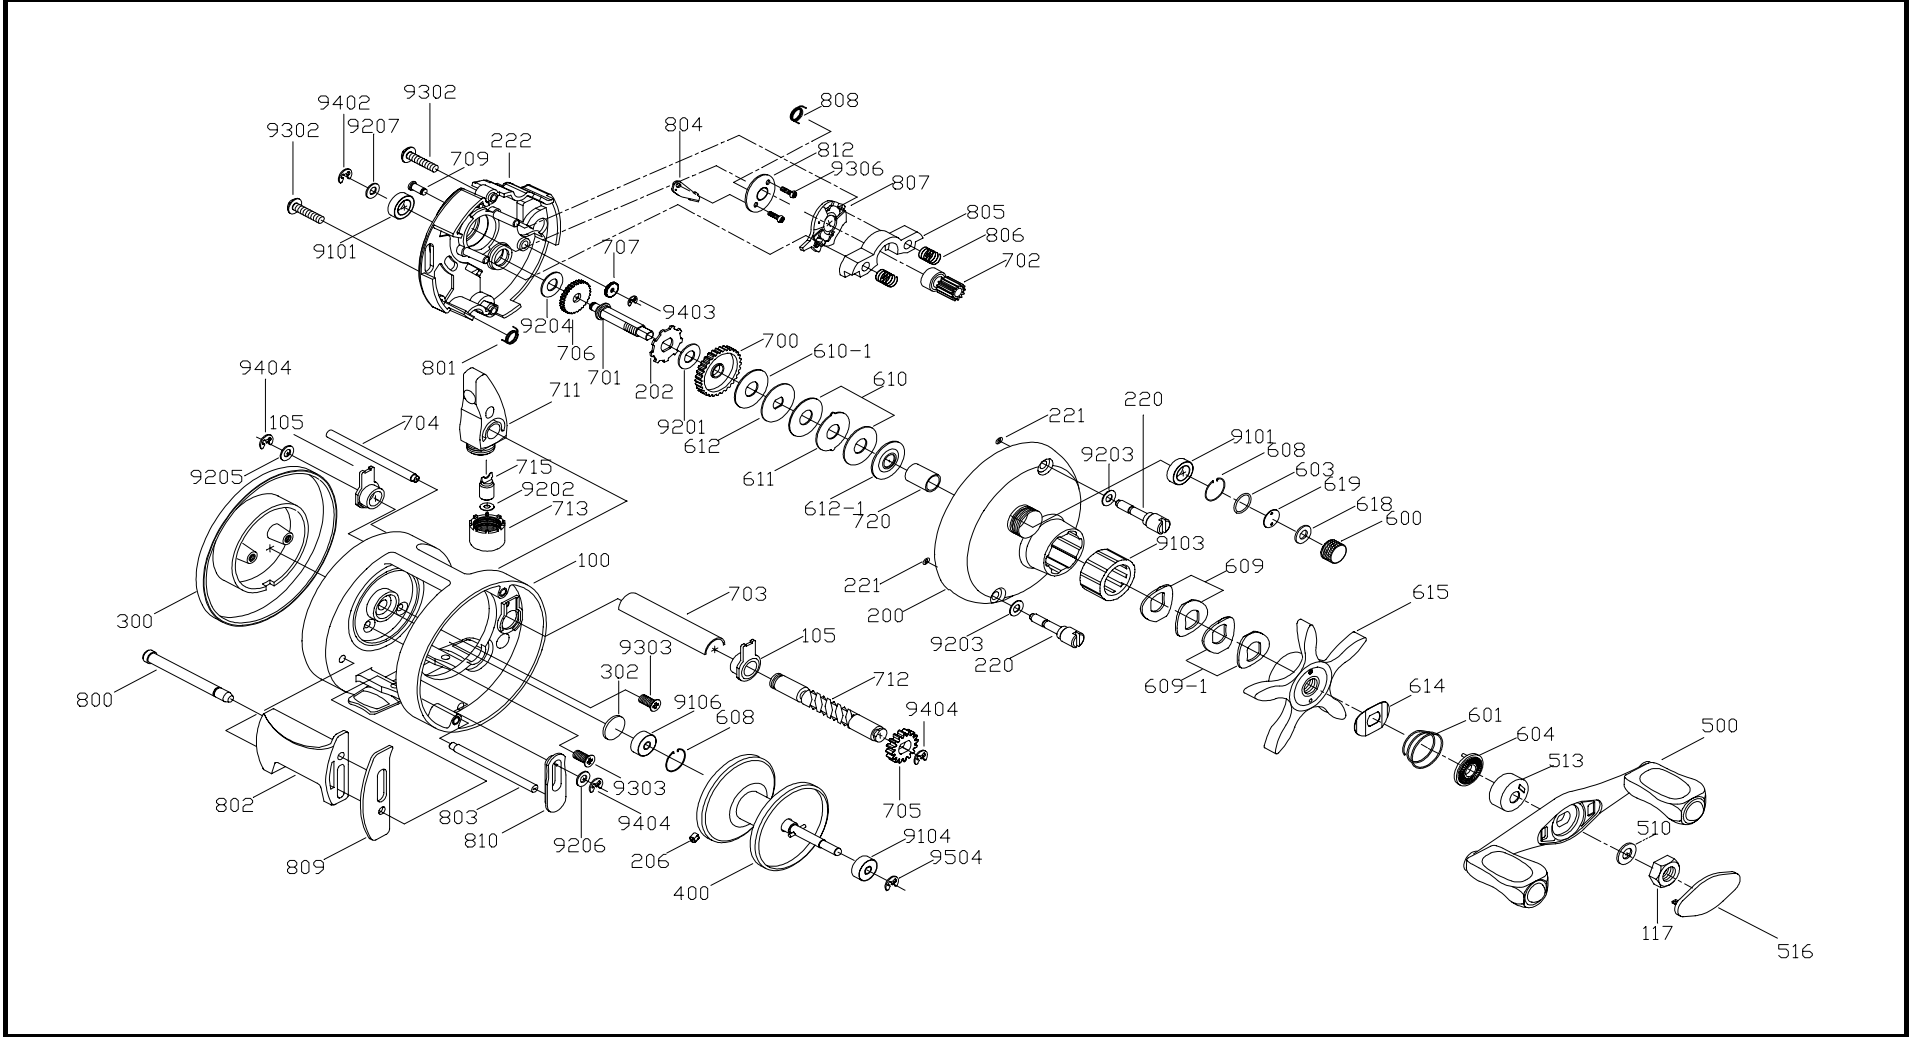

Bait Casting

X - 150, 150S

X-150S SPARE PARTS LIST

KEY NO.	PARTS NAMES	PARTS NO.	KEY NO.	PARTS NAMES	PARTS NO.
100	MAIN BODY ASSY	1410000104949	706	IDLE GEAR	14706001-0114
105	WORM SHAFT BUSHING	14105001-0114	707	MEDIUM TRANSMISSION GEAR	14707001-0114
117	HANDLE NUT	14117001-03	709	TRANSMISSION GEAR BUSHING	14709001-03
200	RIGHT SIDE PLATE ASSY	1420000104950	711	LINE GUIDE ASSEMBLY	147110010170
202	ANTI-REVERSE RATCHET	14202001-06	712	WORM SHAFT	14712001-03907
206	BRAKE COLLARS(6 PIECES)	14206001-01001	713	PAWL CAP	14713001-0170
220	RIGHT DIDE PLATE BOLTS	14220001-03907	715	LINE GUIDE PAWL	11715003-06
221	RIGHT SIDE PLATE BOLTS ORING	14221001-07	720	ONE WAY CLUTCH INNER RING	11720002-06001
222	RIGHT SIDE SET PLATE	14222001-01001	800	CLUTCH BAR SHAFT	14800001-06
300	LEFT SIDE PLATE ASSY	14300001-04949	801	CLUTCH PAWL SPRING	14801001-06
302	MAIN SHAFT LEFT DIDE SPACER	14302001-03	802	CLUTCH BAR	14802001-0170
400	SPOOL	14400001-04907	803	CLUTCH BAR SUPPORT	14803001-03907
500	DOUBLE HANDE ASSY	1450000204005	804	CLUTCH PAWL	14804001-06
513	HANDLE COVER	14513001-06	805	PINNON GEAR YOKE	14805001-0114
516	HANDE NUT HOLDER ASSY.	145160010AX	806	YOKE SPRING	14806001-06
600	CAST CONTROL CAP	14600001-04907	807	CLUTCH CAM	14807001-0114
601	COMPRESSION SPRING	14601001-16	808	CLUTCH CAM SPRING	14808001-06001
603	RIGHT DIDE BUSHING O RING	14603001-07	809	CLUTCH BAR SPACER	14809001-0170
604	CONTROL CLICK	14604001-0170	810	CLUTCH BAR GUIDE	14810001-01
608	BEARING RETAINER	14608001-06	812	CLUTCH CAM PLATE	14812001-06
609	DRAG SPRING WASHER	14609003-06001	9101	BALL BEARING	01051003-61
609-1	DRAG SPRING WASHER	14609004-05907	9103	ONE WAY CLUTCH BEARING	01101612-5
610	DRAG WASHER	11610004-006A	9104	BALL BEARING	01050825-5
610-1	DRAG WASHER	11610003-006	9106	BALL BEARING(A)	01031004-61
611	EARED WASHER	11611005-061	9201	WASHER	025.1x10.5x.2-6
612	KER WASHER	11612007-061	9203	RIGHT SIDE PLATE BOLTS SPACER	023x5x0.2-1
612-1	KER WASHER	14612001-06	9204	WASHER	025.9x12x0.2-6
614	FRICTION WASHER	11614001-06	9205	DRIVE GEAR WASHER	0210x20x1-8
615	STAR DRAG	14615003-04002C	9206	CLUTCH BAR SHAFT SPACER	023.5x6x0.5-3
618	RUBBER SPACER	14618001-07	9207	WASHER	025x6.5x0.2-3
619	MAIN SHAFT RIGHT SIDE SPACER	14619001-03	9302	RIGHT SIDE SET PLATE SCREW	03412.3x10.5-61
700	DRIVE GEAR	14700004-032	9303	LEFT SIDE PLATE SCREW	03212.6x6-61
701	DRIVE GEAR SHAFT	14701002-03002	9306	CLUTCH BAR GUIDE SCREW	03122x5-61
702	PINION GEAR	14702002-03002	9402	DRIVE GEAR SHAFT "E"RETAINER	12900002-06
703	LEVEL WIND GUARD	14703001-06001	9403	MEDIUM TRANSMISSION GEAR"E" RETAINER	14900001-06
704	LEVEL WIND GUARD	14704001-03907	9404	WORM SHAFT AND CLUTCH "E" RETAINER	12900001-06
705	WORM SHAFT GEAR	14705001-06	9504	MAIN SHAFT C RETAINER	11901001-06
706	IDLE GEAR	14706001-0114			