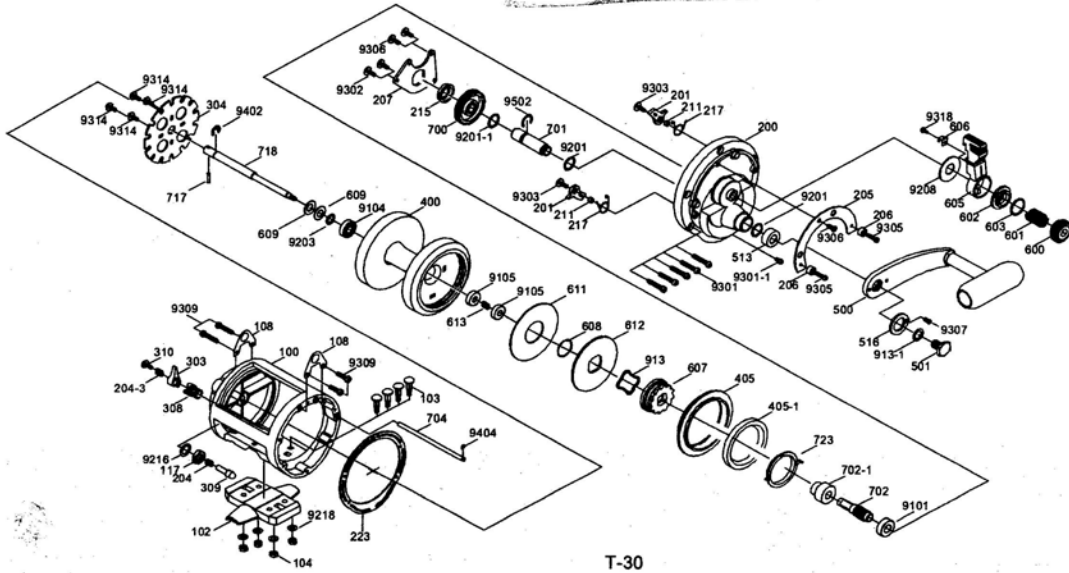

MIKE'S REEL REPAIR
 #108 31060 Peardonville Road
 Abbotsford, B.C., Canada V2T 6K5
 Toll Free 1-888-404-1119

T-30

T-30 SPARE PARTS LIST

KEY NO.	PARTS NO.	PARTS NAMES	KEY NO.	PARTS NO.	PARTS NAMES
100	1110002901002	MAIN BODY ASSY.	609	11609006-05907	WASHER
102	11102007-04001	BODY FOOT	611	11611007-067	DRAG WASHER
103	11103002-067	BODY FOOT SCREW	612	11612009-061	KEY WASHER
104	11104001-06	BODY FOOT SCREW NUT	613	11613010-06	COMPRESSION SPRING
108	11108004-0681	HANGER	700	11700011-06005	DRIVE GEAR
117	11117004-13	CLICK PAWL LOCKNUT	701	11701015-06001	DRIVE GEAR SHAFT
200	1120003601002	RIGHT SIDE PLATE ASSY.	702	11702016-06004	PINION GEAR
201	11201009-06001	ANTI-REVERSE PAWL	702-1	11702017-06001	PINION GEAR
204	11204002-06	COMPRESSION SPRING	704	11704010-03907	STABILIZER BAR
204-3	11204005-06002	COMPRESSION SPRING	717	11717003-06	STOPPER PIN
205	11205008-061	DECORATION PLATE	718	11718032-06001	MAIN SHAFT
206	11206001-03	LEVER DRAG STOPPER CAP	723	11723001-01001	SILENT SPRING
207	11207008-04001	HOLD PLATE	913	11913001-05907	SPRING WASHER
211	11211004-03907	ANTI-REVERSE PAWL BUSHING	913-1	11913002-06001	SPRING WASHER
215	11215008-03	HOLD PLATE BUSHING	9101	01091705-6	BALL BEARING
217	11217004-06001	ANTI-REVERSE PAWL SPRING	9104	01081906-6	BALL BEARING
223	11223001-07	WATER PROOF PACKING	9105	01061505-6	BALL BEARING
303	11303009-04002	CLICK BUTTON	9201	0212x15x0.5-3	WASHER
304	11304007-06001	CLICK PAWL	9201-1	0212x15x0.7-3	WASHER
308	11308002-06002	CLICK TONGUE BUSHING	9203	028x10.5x0.8-6	WASHER
309	11309001-261	CLICK PIN	9208	0210.1x23.8x1-9	LEVER DRAG WASHER
310	11310001-06002	CLICK PIN SCREW	9216	028.1x12x0.8-1	WASHER
400	11400035-04004	SPOOL	9218	024.6x8x0.2-6	WASHER
405	11405010-11	SPOOL COVER	9301	03423.0x16-61	RIGHT SIDE PLATE SCREW
405-1	11405013-07001	WATER PROOF DRAG SEAL	9301-1	03123.0x12.5-61	RIGHT SIDE PLATE SCREW
500	11500017-16	HANDLE ARM	9302	03322.6x7.5-61	HOLD PLATE SCREW
501	11501009-26	HANDLE NUT	9303	03327.52.613-61	ANTI-REVERSE PAWL SCREW
513	11513009-06	HANDLE COVER	9305	03122.6x8-61	SIDE PLATE SCREW
516	11516005-06	HANDLE NUT HOLD PLATE	9306	03222.6x9.5-61	SIDE PLATE SCREW
600	11600013-03907	DRAG KNOB	9307	03212.6x5.5-61	HANDLE NUT RETAINER SCREW
601	11601001-06	COMPRESSION SPRING	9309	03114.0x10-61	HANGER SCREW
602	11602001-05	ADJUST BLOCK	9314	03412.6x5-61	CLICK PAWL SCREW
603	11603001-07	"O" OIL SEAL	9318	03422x5.5-61	CLICK PAWL SCREW
605	11605002-0183	LEVER DRAG	9402	11900004-06	"E" RETAINER
606	11606001-06	DRAG LEVER CLOCK PAWL	9404	13509001-06	"E" RETAINER
607	11607009-06002	PINION GUARD	9502	11901003-06001	"C" RETAINER
608	11608003-06	DRAG WASHER RETAINER			