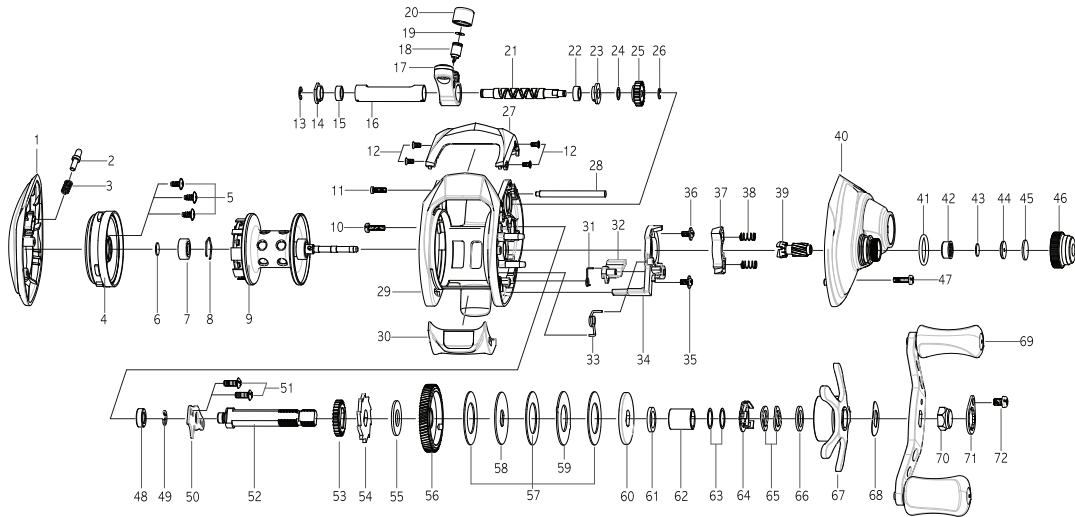

okuma

BAITCAST REEL

SERRANO

SR-200W

Key No.	Part No.	Part Name	Key No.	Part No.	Part Name
1	5K095003	Palm side cover	39	5K093801	Pinion
2	6K974501	Lock pin	40	5K094301	Gear side cover assembly
3	6K974401	Coil spring	41	6K904901	O-ring
4	5K095101	Spool cover assembly	42	6K176701	Ball Bearing
5	63535902	Tap screw	43	5K027001	Spool tension Washer-A
6	5K027001	Spool tension washer-A	44	6K176905	Collar
7	6K474501	Ball bearing	45	6K177001	Cushion Washer
8	6K468301	Ring	46	5K095304	Tension knob
9	5K094603	Spool assembly	47	6K311311	Screw-A
10	6K311311	Screw-A	48	6K170601	Ball Bearing
11	6K956203	Screw-B	49	63201402	Retainer
12	6K314101	Tap screw	50	6K929901	Bearing plate
13	63205901	Retainer	51	6K398604	Screw
14	5K028501	Bush	52	5K093602	Gear metal
15	6K626401	Ball bearing	53	6K258101	Gear
16	6K468601	Pipe	54	6K893602	Ratchet
17	5K092901	Level Wind Assembly	55	6K174504	Washer-L1
18	5K041802	Level wind pin	56	5K093902	Drive gear
19	6K148801	Washer	57	5K094001	Washer-L2
20	6K704403	Level Wind Nut	58	6K943101	Washer-D1
21	5K093201	Worm Shaft	59	5K094101	Wahser-A
22	6K626401	Ball bearing	60	6K943103	Washer-D2
23	5K028501	Bush	61	6K882402	Collar
24	6K161806	Washer	62	6K896701	Sleeve
25	6K469301	Worm pinion	63	6K177301	Washer
26	6B339801	Retainer	64	6K259501	Leaf spring assembly
27	5K094203	Hood	65	5K027201	Spring washer
28	6K939401	Pillar	66	6K193601	Washer
29	5K092601	Frame assembly	67	5K084006	Star drag assembly
30	6K977205	Thumb bar assembly	68	6K161404	Leaf spring
31	5K119001	Kick lever spring	69	5K095705	Handle assembly
32	5K092801	Kick lever	70	5K047105	Handle nut
33	5K093401	Clutch cam spring	71	5K005004	Handle nut retainer
34	5K093301	Clutch cam	72	63520407	Screw
35	6K723502	Clutch cam screw			
36	6K723502	Clutch cam screw			
37	5K093701	Clutch			
38	6K942501	Coil spring			
			SR - 200		
			9	5K095402	Spool assembly