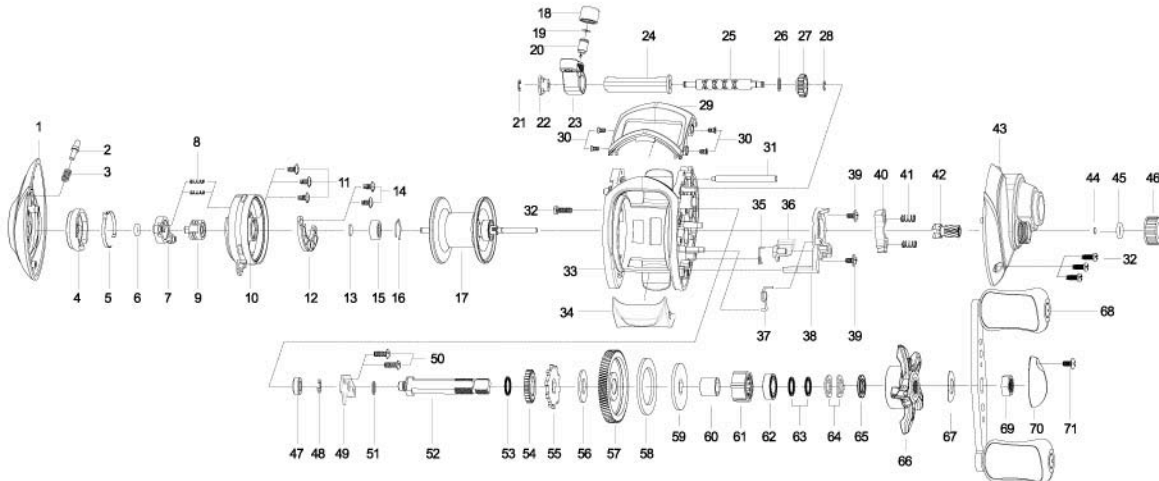

# Safina Pro

SPa-262W

Key No.	Part No.	Part Name	Key No.	Part No.	Part Name
1	5K178301	PALM SIDE COVER	37	5K093401	SPRING
2	5K134801	LOCK PIN	38	5K093301	CLUTCH CAM
3	6K974401	COIL SPRING	39	6K787601	TAP SCREW
4	5K132411	CONTROL DIAL	40	5K093701	CLUTCH
5	6K974701	LEAF SPRING	41	6K942501	COIL SPRING
6	6K180201	O-RING	42	5K093802	PINION
7	5K132701	SLIDER CAM-B	43	5K178202	GEAR SIDE COVER
8	5K100501	COIL SPRING	44	6K195102	WASHER
9	5K096201	SLIDER CAM-A	45	6K195301	O-RING
10	5K125001	SPOOL COVER	46	6K195216	TENSION NUT
11	5K047001	TAP SCREW	47	6K185401	BEARING
12	5K102301	MAGNET HOLDER ASSEMBLY	48	63201402	RETAINER
13	5K027001	WASHER	49	6K929901	BEARING PLATE
14	6K509702	SCREW	50	63535902	SCREW
15	6K758901	BEARING	51	6E096503	WASHER
16	6K468301	RING	52	5K084301	GEAR METAL
17	5K134411	SPOOL ASSEMBLY	53	63737810	WASHER
18	6K704403	NUT	54	6K258101	GEAR
19	6K148802	WASHER	55	6K929801	RATCHET
20	6K256504	LEVEL WIND PIN	56	6K185203	WASHER
21	6B339801	RETAINER	57	6K258303	DRIVE GEAR
22	6K456801	BUSH	58	6K932401	WASHER
23	6K973602	LEVEL WIND ASSEMBLY	59	6K943121	WASHER-D
24	6K456403	PIPE	60	6K859204	BUSH
25	5K048601	WORM SHAFT	61	6K859301	O/WAY CLUTCH ASSEMBLY
26	6E096503	WASHER	62	6K582202	BALL BEARING
27	6K469301	WORM PINION	63	6K177302	WASHER
28	6B339801	RETAINER	64	6K160702	SPRING WASHER
29	5K178102	FRONT SUPPORT	65	6K193601	WASHER
30	6K395604	TAP SCREW	66	5K1339A8	STAR DRAG
31	6K9304Z1	PILLAR	67	6K161404	LEAF SPRING
32	6K062709	TAP SCREW	68	6K8115A6	HANDLE ASSEMBLY
33	5K177801	FRAME ASSEMBLY	69	6K178305	NUT
34	5K178002	THUMB BAR	70	6K311007	HANDLE NUT CAP
35	5K086701	SPRING	71	63511805	SCREW
36	5K092801	KICK LEVER			