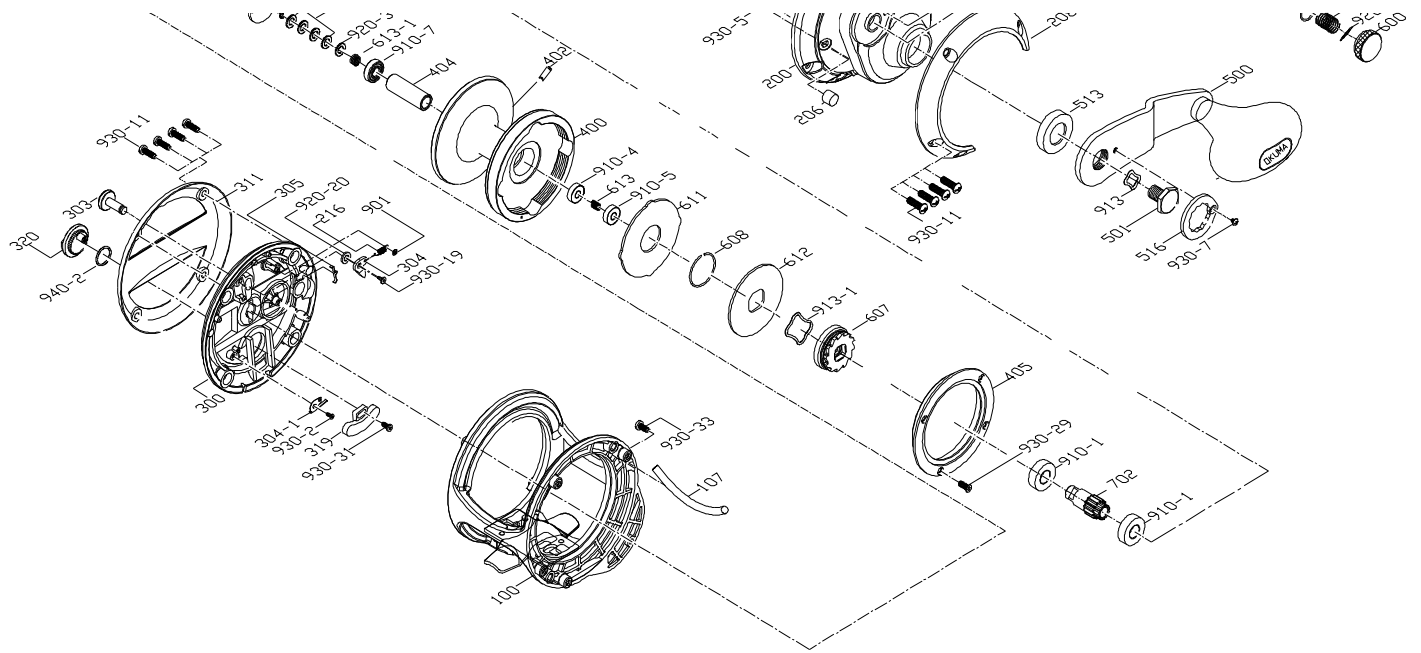

SLR-15CS PARTS LIST

KEY NO	PARTS NO	PARTS NAME	KEY NO	PARTS NO	PARTS NAME
100	11001517	MAIN BODY ASSY.	609	16090013	SPRING WASHER
107	11070029	LINE GUARD	611	16110048	EARED WASHER
200	12000586	MAIN SIDE PLATE	612	16120059	KEY WASHER
201	12010033	ANTI-RE PAWL	613	16130005	COMPRESSION SPRING
203	12030004	CONTROL PIN	613-1	16130015	COMPRESSION SPRING
204	12040002	COMPRESSION SPRING	700	17000293	DRIVE GEAR
204-1	12040018	COMPRESSION SPRING	701	17010258	DRIVE GEAR SHAFT
206	12060010	LEVER DRAG STOPPER CAP	702	17020241	PINION GEAR
207	12070071	HOLDED PLATE	717	17170004	MAIN SHAFT PIN
208	12080080	SIDE PLATE COVER	717-1	17170005	MAIN SHAFT PIN
215	12150016	HOLD PLATE BUSHING	718	17180103	MAIN SHAFT
215-1	12150019	HOLD PLATE BUSHING	723	17230006	SILENT SPRING
215-2	12150020	HOLD PLATE BUSHING	900-2	19000001	E RETAINER
216	12160006	ANTI-RE PAWL SPRING	901	29010001	CLICK PAWL WASHER
217	12170012	ANTI-RE PAWL SPRING	901-2	19010006	C RETAINER
217-1	12170016	ANTI-RE PAWL SPRING	910-1	0910145	BALL BEARING
225	12250001	BUSHING	910-3	0910344	BALL BEARING
226	12260001	CONTROL PIN	910-4	0910062	BALL BEARING
300	13000340	VICE SIDE PLATE	910-5	0910248	BALL BEARING
303	13030051	CLICK BUTTON	910-7	0910432	BALL BEARING
304	13040011	CLICK PAWL	913	19130002	SPRING WASHER
304-1	13040013	CLICK PAWL	913-1	19130005	SPRING WASHER
305	13050011	CLICK PAWL SPRING	920-3	0920126	WASHER
311	13110076	SIDE PLATE COVERS	920-4	0920418	WASHER
319	13190003	MAGNET ASSY.	920-20	0920373	WASHER
320	13200001	MAGNER CONTROL BUTTON	920-29	0920106	WASHER
400	14000847	SPOOL	920-30	0920207	WASHER
401	14010025	SPOOL CLICK GEAR	920-32	0920009	WASHER
402	14020009	LINE HOLDER	930-2	0930628	SCREW
404	14040008	PRESSURE LOAD BLOCK	930-3	0930666	SCREW
405	14050024	SPOOL COVER	930-4	0930211	SCREW
406	14060006	BUSHING	930-5	0930615	SCREW