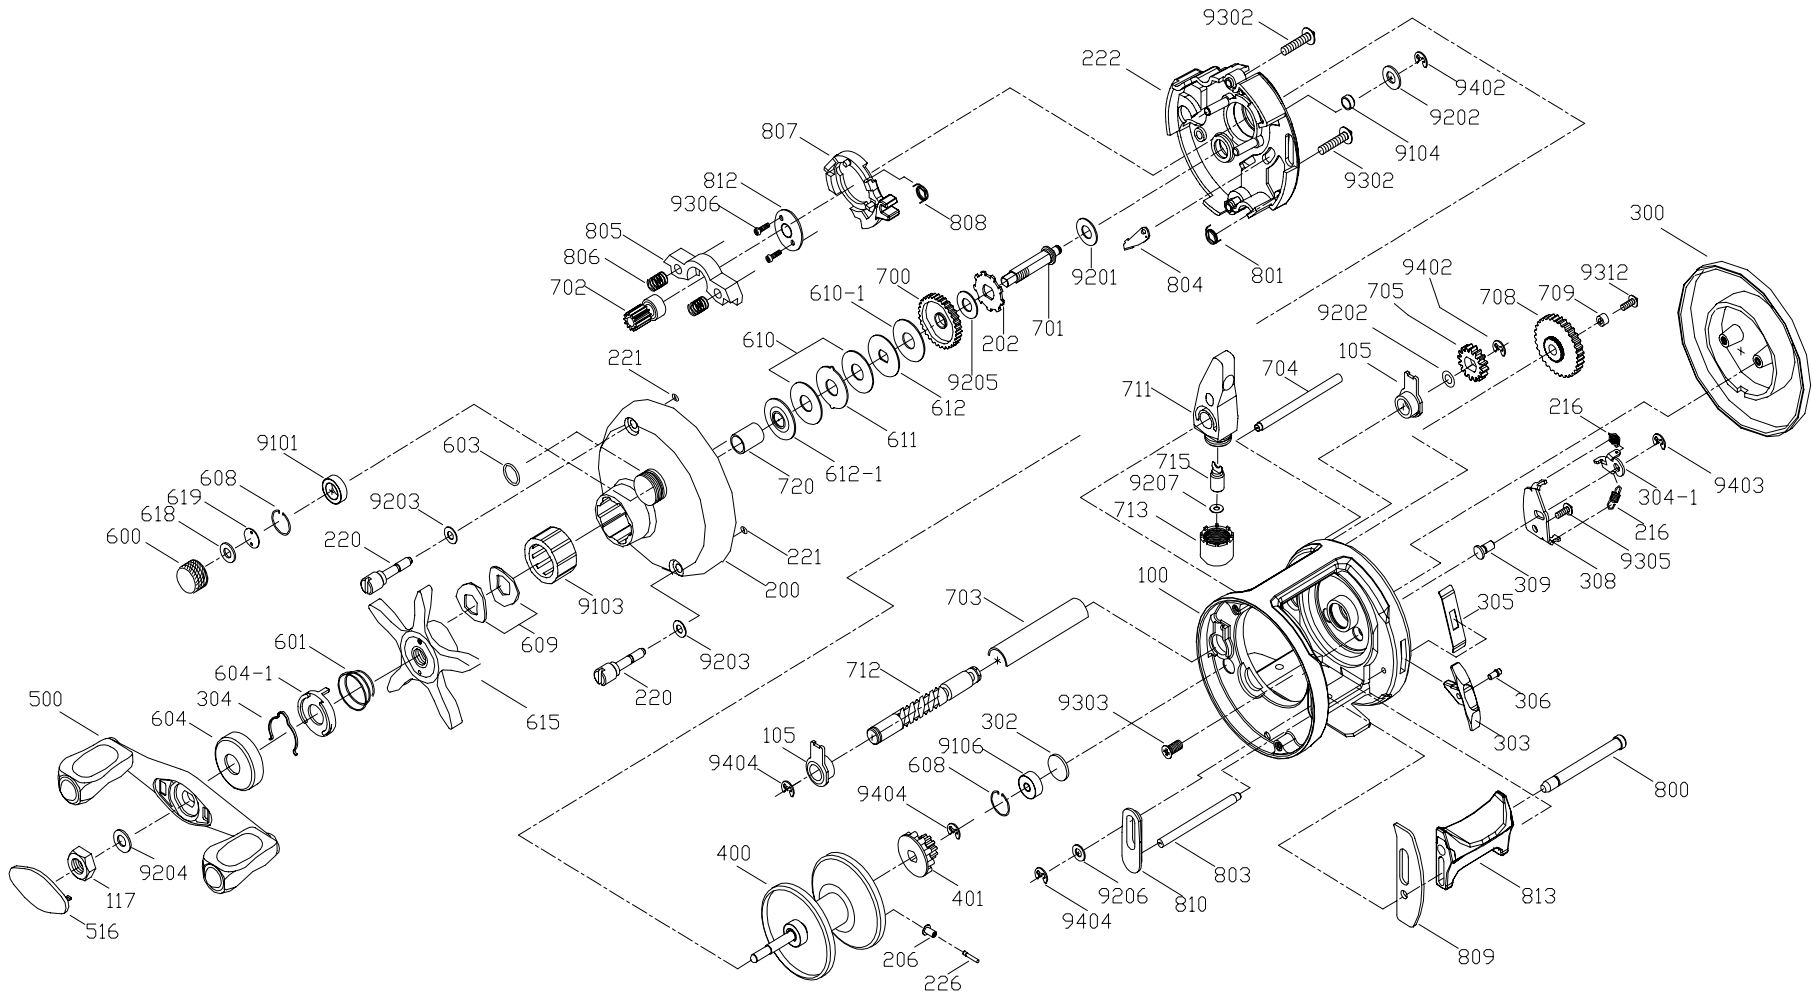

# Bait Casting

S - 400LX

**S - 400LX SPARE PARTS LIST**

KEY	PARTS NO	PARTS NAME	LOT	KEY	PARTS NO	PARTS NAME	LOT
100	1410001304009	MAIN BODY ASSY.		703	14703003-06001	WORM SHAFT GUARD	
105	14105001-0114	WORM SHAFT BUSHING		704	14704003-16	LINE GUIDE SUPPORT BAR	
117	14117001-03	CLICK BUTTON RETAINER NUT		705	14705002-06	TRANSMISSION GEAR	
200	1420000404005	MAIN SIDE PLATE ASSY.		708	14708001-0114	TRANSMISSION GEAR	
202	14202001-06	RATCH		709	14709002-03	TRANSMISSION GEAR BUSHING	
206	14206002-01002	CONTROL PIN CAP		711	1471100111001	GUIDE SLIDE BASE ASSY.	
216	14216001-062	ANTI-RE PAWL SPRING		712	14712003-03001	WORM SHAFT	
220	14220001-03907	MIAN SIDE PLATE HOLD SCREW		713	14713001-01	LINE GUIDE PAWL CAP	
221	14221001-07	"O"RING		715	11715003-06001C	LINE GUIDE PAWL	
222	14222002-01001	MAIN SIDE PLATE HOLDER		720	14720002-06001	DRIVE GEAR SHAFT BUSHING	
226	14226001-03001	CONTROL PIN		800	14800001-06	CLUTCH SHAFT	
300	14300001-04912	VICE SIDE PLATE		801	14801002-06001	CLUTCH SPRING	
302	14302001-03	BUSHING		802	14802004-01001	CLUTCH BAR	
303	14303001-01	CLICK BUTTON		803	14803003-06	CLUTCH BAR SUPPORT	
304	11304009-06001	CLICK PAWL		804	14804002-06001	CLUTCH SLIDER	
304-1	14304001-06	CLICK PAWL		805	14805002-0114	PINION GEAR YOKE	
305	14305001-06	CLICK PAWL SPRING		806	14806001-06	YOKE SPRING	
306	14306001-03	CLICK PAWL SPRING PIN		807	14807002-0114	YOKE BRAKED PLATE	
308	14308002-06001	CLICK BUTTON RETAINER		808	14808002-06001	YOKE BRAKED PLATE SPRING	
309	14309001-03907	CLICK PIN		809	14809001-01	CLUTCH BAR WASHER	
400	1440000304912C	SPOOL ASSY.		810	14810001-01001	CLUTCH SHAFT BUSHING	
401	14401001-0114	CLICK GEAR		812	14812001-06	BRAKED PLATE HOLDER	
500	1450000204005A	HANDLE ASSY.		9101	01051003-61	BALL BEARING	
516	14516001-0A913	HANDLE NUT RETAINER		9103	01101612-62	ONE WAY BEARING	
600	14600002-03907	CAST CONTROL CAP		9104	01050825-61	BALL BEARING	
601	14601001-16	COMPRESSION SPRING		9106	01031004-611	BALL BEARING	
603	14603001-01	O RING		9201	025.1x10.5x.2-6	WASHER	
604	14604003-01001	DRAG CLICK		9202	025x6.5x0.2-3	WASHER	
604-1	11604002-01001	DRAG CLICK		9203	023x5x0.2-1	WASHER	
608	14608001-06001	DRAG WASHER RETAINER		9204	025.9x12x0.2-6	WASHER	
609	11609003-06001	DRAG SPRING WASHER		9205	0210x20x1-8	WASHER	
610	11610004-006A	DRAG WASHER		9206	023.5x6x0.5-3	WASHER	
610-1	11610003-006	DRAG WASHER		9207	022x4.9x0.2-3	WASHER	
611	11611005-061	EARED WASHER		9302	03412.3x10.5-617	SCREW	
612	11612007-06002	KEY WASHER		9303	03212.6x6-61	SCREW	
612-1	14612001-06001	KEY WASHER		9305	03412.6x4-61	SCREW	
615	11615008-01A	PLASTIC STAR DARG KNOB		9306	03122x5-61	SCREW	
618	14618001-07	SPACER		9312	03412.6x9-617	SCREW	
619	14619001-03	WASHER		9402	12900002-06	E RETAINER	
700	14700002-0321	DRIVE GEAR		9403	14900001-06	E RETAINER	
701	14701003-03002	DRIVE GEAR SHAFT		9404	12900001-06	E RETAINER	
702	1470200103004	PINION GEAR ASSY.					