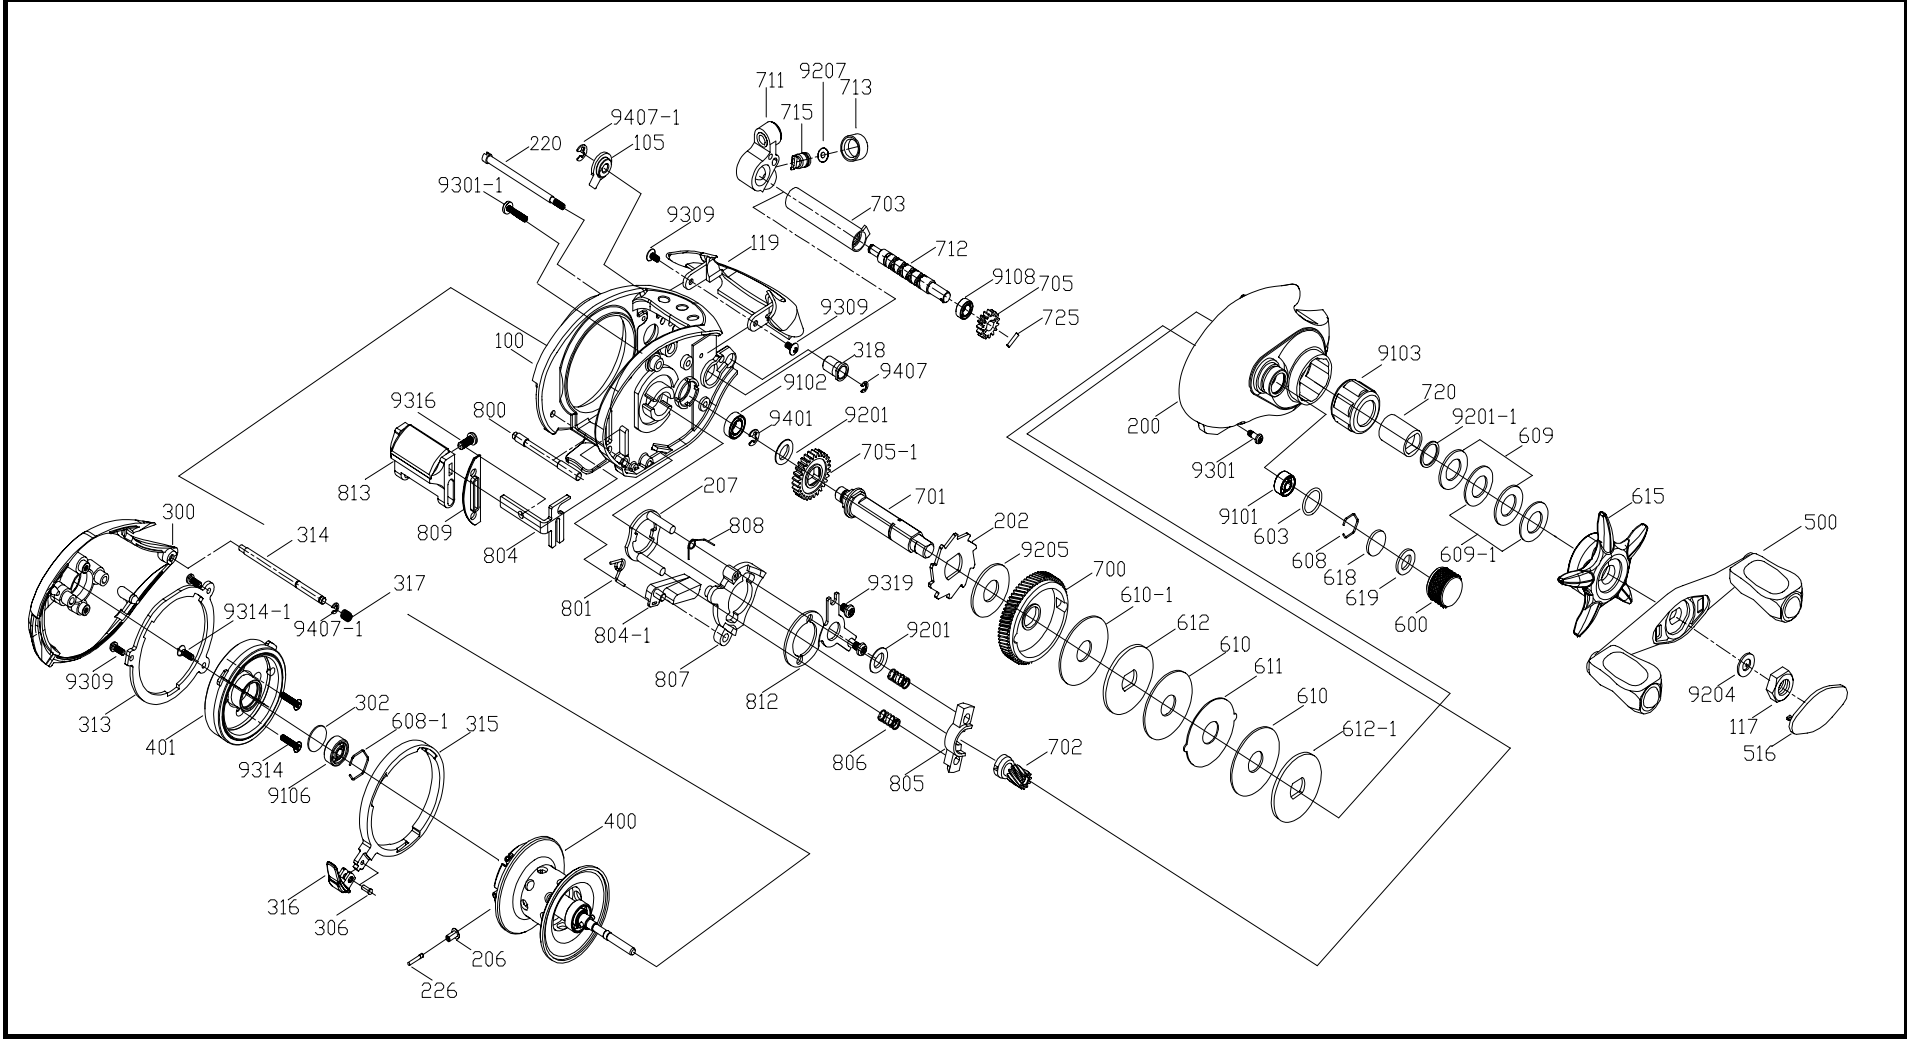

Bait Casting

NS - 200W

NS - 200W SPARE PARTS LIST

KEY NO.	PARTS NEMAS	PARTS NO.	KEY NO.	PARTS NEMAS	PARTS NO.
100	MAIN BODY	14100018-04002	705	TRANSMISSION GEAR	14705003-01002
105	WORM SHAFT BUSHING	14105002-01002	705-1	TRANSMISSION GEAR	14705004-01002
117	CLICK BUTTON RETAINER NUT	14117001-03	711	GUIDE SLIDE BASE	1471100201003A
119	BODY COVERS	14119001-01P19	712	WORM SHAFT	14712004-03001
200	MAIN SIDE PLATE ASSY	1420000704003	713	LINE GUIDE PAWL CAP	14713002-03001
202	RATCHET	14202002-06001	715	LINE GUIDE PAWL	14715002-06001
206	LEVER DRAG STOPPER CAP	14206002-01002	720	DRIVE GEAR BUSHING	14720002-06001
207	HOLD PLATE	14207001-01001	725	TRANSMISSION GEAR PIN	14725001-06001
220	MIAN SIDE PLATE HOLD SCREW	14220002-06001	800	CLUTCH SHAFT	14800002-06001
226	CONTROL FIXED PIN	14226001-03001	801	CLUTCH SPRING	14801003-06001
300	VICE SIDE PLATE	14300003-01726	804	CLUTCH SLIDER	14804003-06001
302	BUSHING	14302001-1	804-1	CLUTCH SLIDER	14804005-02001
306	CLICK PAWL SPRING PIN	14306002-03001	805	PINION GEAR YOKE	14805003-01002
313	LEFT SIDE PLATE TIMER	14313001-06001	806	YOKE SPRING	14806002-06001
314	LEFT SIDE PLATE PIN	14314001-06001	807	YOKE BRAKED PLATE	14807003-01001
315	LEFT SIDE HOLD PLATE	14315001-01003	808	YOKE BRAKED PLATE SPRING	14808003-06001
316	HOLD PLATE COVERS	14316002-01003	809	CLUTCH BAR WASHER	14809002-01003
317	LEFT SIDE PLATE PIN SPRING	14317001-06001	812	BRAKED PLATE HOLDER	14812003-06001
318	LEFT SIDECONTROL PIN SPRING	14318001-03001	813	CLUTCH BAR CAP	14813001-07003
400	SPOOL ASSY.	1440001004003	9101	BALL BEARING	01030804-61
401	CLICK GEAR	1440100201001	9102	BALL BEARING	01050903-61
500	HANDLE ASSY.	1450000204006B	9103	ONE WAY BEARING	01101612-62
516	HANDLE NUT RETAINER	14516002-0A003	9104	BALL BEARING	01050825-61
600	CAST CONTROL CAP	14600003-04005	9106	BALL BEARING	01031004-601
603	O RING	14603002-07	9108	BALL BEARING	01040725-61
608	DRAG WASHER RETAINER	14608002-06001	9201	DRIVE GEAR SHAFT WASHER	025.1x10.5x.2-6
608-1	DRAG WASHER RETAINER	14608001-06001	9201-1	DRIVE GEAR SHAFT WASHER	028x10x0.5-6
609	DRAG SPRING WASHER	14609003-06001	9204	HANDEL NUT WASHER	028x10.5x0.5-6
609-1	DRAG SPRING WASHER	14609004-06001	9205	RATCHET WASHER	028.2x20x1-9
610	DRAG WASHER	11610004-006A	9207	LINE GUIDE PAWL WASHER	022x4.9x0.2-3
610-1	DRAG WASHER	11610003-006	9301	MAIN SIDE PLATE SCREW	03112x8-61
611	EARED WASHER	11611005-061	9301-1	MAIN SIDE PLATE SCREW	03112.6x10-617
612	KEY WASHER	11612007-06001	9309	HANGER SCREW	03412x4-61
612-1	KEY WASHER	11612007-06004	9314	CLICK GEAR SCREW	03212x8-617
615	STAR DARG KNOB	C4615005-01003	9314-1	SCREW	03212x3.2-61
618	SPACER	14618002-07	9316	CLUTCH PLATE SCREW	03422.6x6.5-61
619	WASHER	14619002-01001	9319	CLICK BUTTON SCREW	03412.6x4-61
700	DRIVE GEAR	14700006-03002	9401	E RETAINER FOR MAIN SHAFT	12900001-06
701	DRIVE GEAR SHAFT	C4701005-03001	9407	E RETAINER	11900002-06
702	PINION GEAR	14702008-03002	9407-1	E RETAINER FOR WORM SHAFT	14900001-06
703	WORM SHAFT GUARD	14703005-01001			