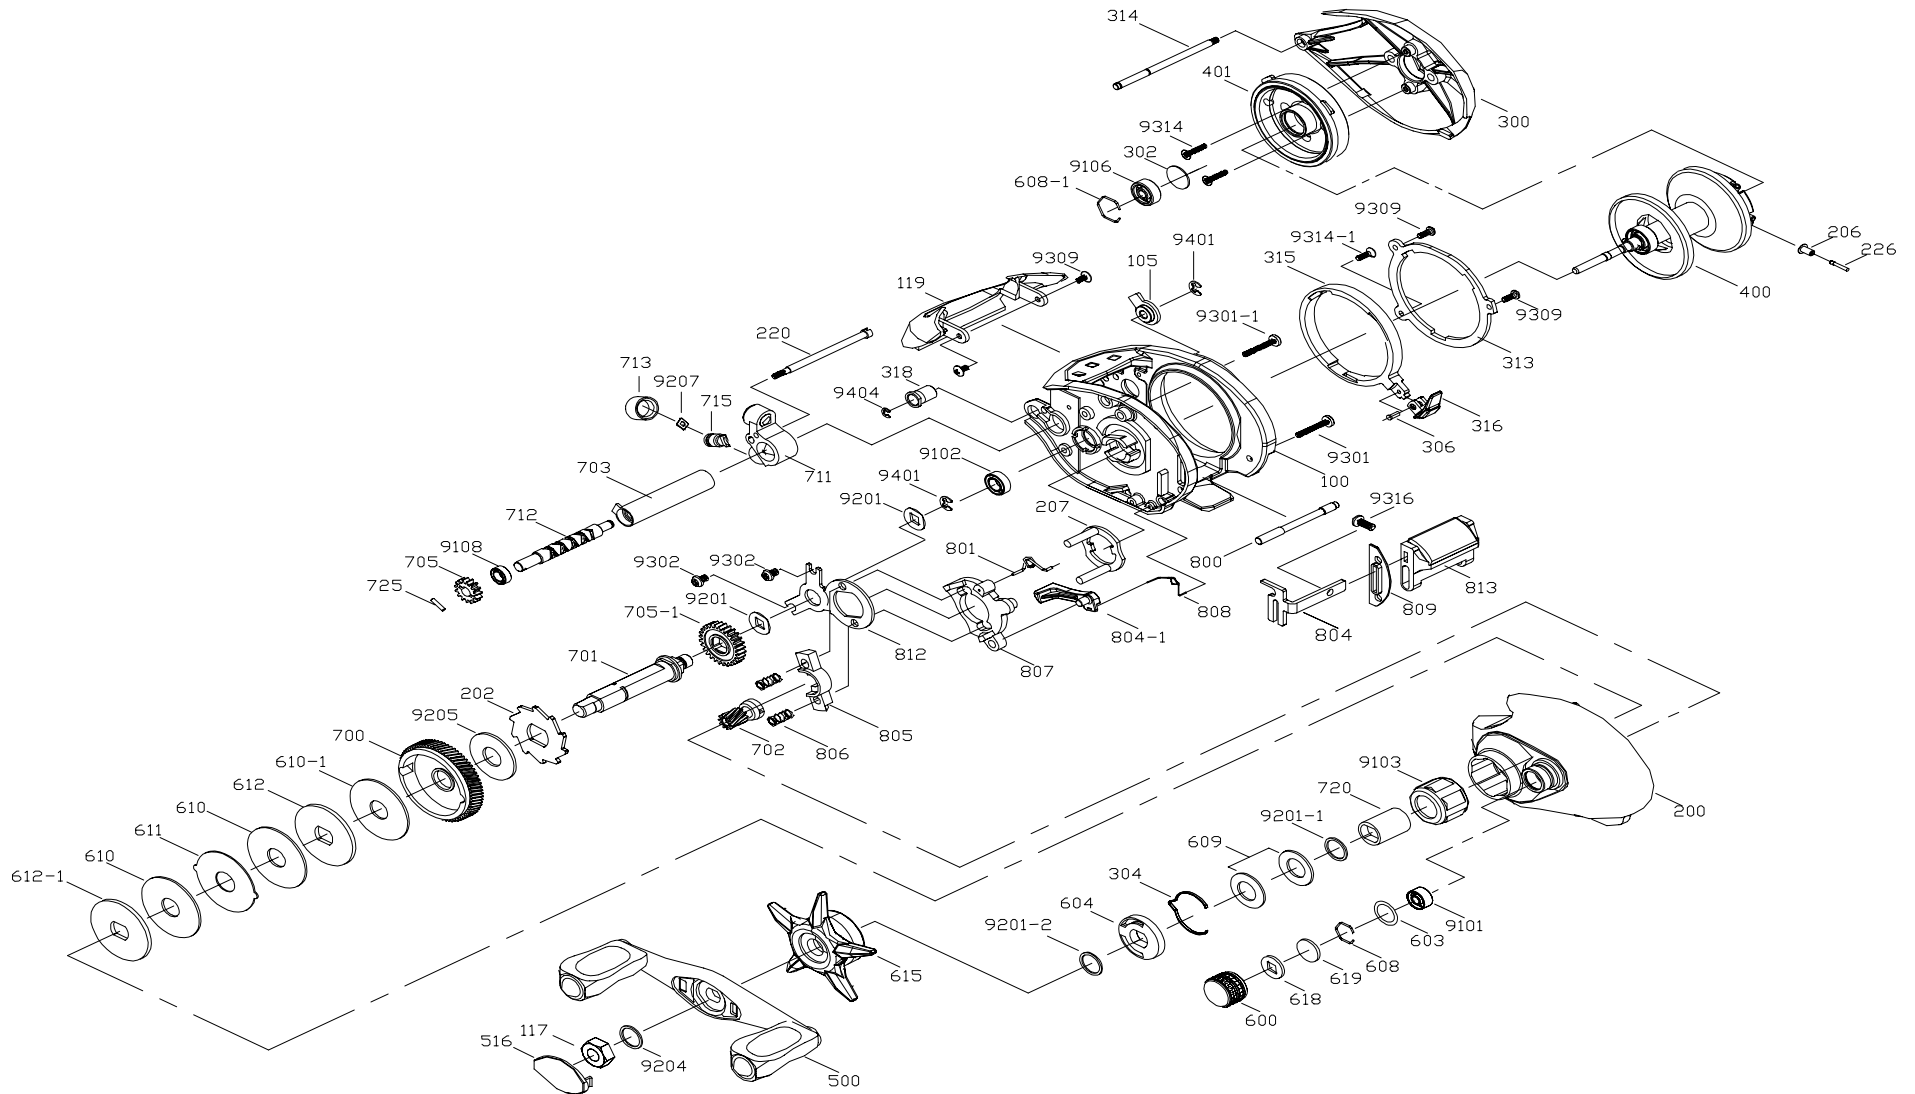

Bait Casting

NS - 200LX

NS - 200LX SPARE PARTS LIST

KEY	PARTS NO	PARTS NAME	LOT	KEY	PARTS NO	PARTS NAME	LOT
100	14100017-04002	MAIN BODY		702	14702009-03002	PINION GEAR	
105	14105002-01002	WORM SHAFT BUSHING		703	14703004-01001	WORM SHAFT GUARD	
117	14117001-031	CLICK BUTTON RETAINER NUT		705	14705004-01002	TRANSMISSION GEAR	
119	14119002-01726	BODY COVER		705-1	14705003-01002	TRANSMISSION GEAR	
200	1420000804003	MAIN SIDE PLATE		711	1471100201003A	GUIDE SLIDE BASE	
202	14202002-06002	RATCH		712	14712004-03001	WORM SHAFT	
206	14206002-01002	STOPPER CAP		713	14713002-04001	LINE GUIDE PAWL CAP	
207	14207001-01001	HOLDED PLATE		715	14715002-06001	LINE GUIDE PAWL	
220	14220002-06001	MIAN SIDE PLATE HOLD SCREW		720	14720002-06002	DRIVE GEAR SHAFT BUSHING	
226	14226001-03001	CONTROL FIXED PIN		725	14725001-06001	TRANSMISSION GEAR PIN	
300	14300005-01001	VICE SIDE PLATE		800	14800002-06001	CLUTCH SHAFT	
300	14300005-01003	VICE SIDE PLATE		801	14801004-06001	CLUTCH SPRING	
302	14302001-1	BUSHING		804	14804004-06001	CLUTCH SLIDER	
304	14304003-06001	CLICK PAWL		804-1	14804006-02001	CLUTCH SLIDER	
306	14306002-03001	CLICK PAWL SPRING PIN		805	14805003-01002	PINION GEAR YOKE	
313	14313002-06001	VICE SIDE PLATE FIXER		806	14806002-06001	YOKE SPRING	
314	14314001-06001	VICE SIDE PLATE CONTROL PIN		807	14807004-01001	YOKE BRAKED PLATE	
315	14315001-01003	VICE SIDE HOLDED PLATE		808	14808004-06001	YOKE BRAKED PLATE SPRING	
316	14316002-01003	FIXED PLATE BUTTON		809	14809002-01003	CLUTCH BAR WASHER	
318	14318001-03001	CONTROL PIN BUSHING		812	14812004-06001	BRAKED PLATE HOLDER	
400	1440000904003	SPOOL ASSY.		813	14813001-07003	CLUTCH BAR CAP	
401	14401003-01001	SPOOL CLICK GEAR		9101	01030804-61	BALL BEARING	
500	1450000204006A	HANDLE ASSY.		9102	01050903-61	BALL BEARING	
516	14516001-0A915	HANDLE NUT RETAINER		9103	01101612-62	ONE WAY BEARING	
600	14600003-04005A	CAST CONTROL CAP		9106	01031004-601	BALL BEARING	
603	14603002-07	O RING		9108	01040725-61	BALL BEARING	
604	14604002-02001	DRAG CLICK		9201	025.1x10.5x.2-6	WASHER	
608	14608002-06001	DRAG WASHER RETAINER		9201-1	028x10x0.5-6	WASHER	
608-1	14608001-06001	DRAG WASHER RETAINER		9201-2	028.1x12x0.5-0	WASHER	
609	11609003-06001	DRAG SPRING WASHER		9204	025.9x12x0.5-6	HANDEL NUT WASHER	3025
609	14609003-06001	DRAG SPRING WASHER	3030	9204	025.9x12x0.2-6	HANDEL NUT WASHER	
609-1	14609004-06001	DRAG SPRING WASHER	3030	9205	028.2x20x1-9	RATCHET WASHER	
610	11610004-006A	DRAG WASHER		9207	022x4.9x0.2-3	LINE GUIDE PAWL WASHER	
610-1	11610003-006	DRAG WASHER		9301	03112x8-617	MAIN SIDE PLATE SCREW	
611	11611005-061	EARED WASHER		9301-1	03112.6x10-617	MAIN SIDE PLATE SCREW	
612	11612007-06001	KEY WASHER		9302	03412.6x4-61	HOLD PLATE SCREW	
612-1	11612007-06004	KEY WASHER		9309	03412x4-61	HANGER SCREW	
615	14615005-01003A	STAR DARG WRENCH		9314	03212x8-617	CLICK GEAR SCREW	
618	14618002-07	SPACER		9314-1	03212x3.2-61	SCREW	
619	14619002-01001	WASHER		9316	03422.6x6.5-61	CLUTCH BAR SCREW	
700	14700006-03003	DRIVE GEAR		9401	12900001-06	E RETAINER FOR MAIN SHAFT	
701	14701005-03002	DRIVE GEAR SHAFT		9404	11900002-06	E RETAINER FOR WORM SHAFT	