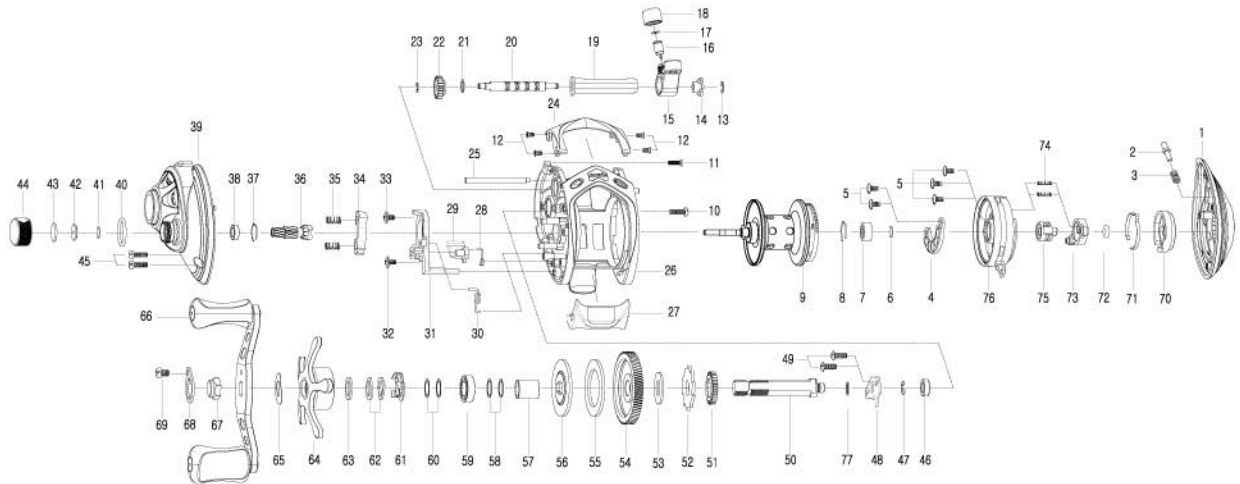

KRIOS

KS-273WLX

Key No.	Part No.	Part Name	Key No.	Part No.	Part Name
1	5K138816	Palm Side Cover Assembly	39	5K138525	Gear Side Cover Assembly
2	5K134801	Lock Pin	40	6K176501	O-Ring
3	6K974401	Coil Spring	41	5K027001	Washer
4	5K102301	Magnet Holder Assembly	42	6K176905	Collar
5	5K047001	Tap Screw	43	6K177001	Washer
6	5K027001	Washer	44	6K259108	Tension Nut
7	6K474501	Ball Bearing	45	6K311306	Screw
8	6K468301	Ring	46	6K170602	Ball Bearing
9	5K134414	Spool Assembly (1 Ball bearing)	47	63201402	Retainer
10	6K311311	Screw	48	5K134901	Bearing Plate
11	6K311306	Screw	49	6K398604	Screw
12	5K155601	Screw	50	5K093604	Gear Metal
13	6B339801	Retainer	51	6K258101	Gear
14	6K456801	Bush	52	6K893602	Ratchet
15	6K931103	Level Wind Assembly	53	5K027101	Washer
16	6K256501	Level Wind Pin	54	5K131402	Drive Gear
17	6K148801	Washer	55	5K039906	Washer-L
18	6K704403	Level Wind Nut	56	5K040001	Washer-D
19	6K456403	Pipe	57	6K859204	Sleeve
20	5K095604	Worm Shaft	58	6K177302	Washer
21	6E096503	Washer	59	6K582201	Ball Bearing
22	6K469301	Worm Pinion	60	6K177302	Washer
23	6B339801	Retainer	61	6K259201	Leaf Spring Assembly
24	5K136709	Hood	62	5K027201	Spring Washer
25	6K930401	Pillar	63	6K193601	Washer
26	5K138114	Frame Assembly	64	5K084051	Star Drag Assembly
27	5K138303	Thumb Bar Assembly	65	6K161404	Leaf Spring
28	5K137301	Kick Lever Spring	66	5K135316	Handle Assembly
29	5K138201	Kick Lever	67	5K047106	Handle Nut
30	5K138401	Clutch Cam Spring	68	5K005002	Handle Nut Retainer
31	5K137201	Clutch Cam	69	63520407	Screw
32	6K723502	Screw	70	5K132416	Control Dial
33	6K723502	Screw	71	6K974701	Leaf Spring
34	5K133401	Clutch	72	6K180201	O-Ring
35	6K942501	Coil Spring	73	5K125101	Slide Cam-B
36	5K131102	Pinion	74	5K100501	Coil Spring
37	6K170701	Ring	75	5K096201	Slide Cam-A
38	6K304001	Ball Bearing	76	5K126301	Spool Cover Assembly
			77	6E096503	Washer