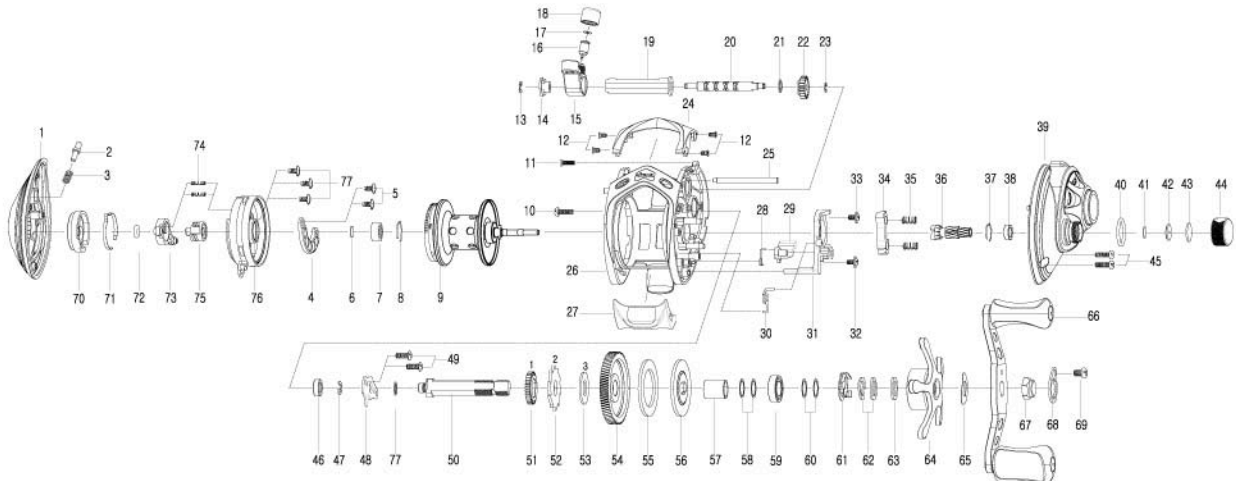

KRIOS

KS-273W

Key No.	Part No.	Part Name	Key No.	Part No.	Part Name
1	5K134719	Palm Side Cover Assembly	39	5K131527	Gear Side Cover Assembly
2	5K134801	Lock Pin	40	6K176501	O-Ring
3	6K974401	Coil Spring	41	5K027001	Washer
4	5K102301	Magnet Holder Assembly	42	6K176905	Collar
5	5K047001	Tap Screw	43	6K177001	Washer
6	5K027001	Washer	44	6K259108	Tension Nut
7	6K474501	Ball Bearing	45	6K311306	Screw
8	6K468301	Ring	46	6K170602	Ball Bearing
9	5K134414	Spool Assembly (1 Ball bearing)	47	63201402	Retainer
10	6K311311	Screw	48	5K134901	Bearing Plate
11	6K311306	Screw	49	6K398604	Screw
12	5K155601	Screw	50	5K093603	Gear Metal
13	6B339801	Retainer	51	6K258101	Gear
14	6K456801	Bush	52	6K893602	Ratchet
15	6K931103	Level Wind Assembly	53	5K027101	Washer
16	6K256501	Level Wind Pin	54	5K131401	Drive Gear
17	6K148801	Washer	55	5K039906	Washer-L
18	6K704403	Level Wind Nut	56	5K040001	Washer-D
19	6K456403	Pipe	57	6K859204	Sleeve
20	6K095604	Worm Shaft	58	6K177302	Washer
21	6E096503	Washer	59	6K582201	Ball Bearing
22	6K469301	Worm Pinion	60	6K177302	Washer
23	6B339801	Retainer	61	6K259201	Leaf Spring Assembly
24	5K130809	Hood	62	5K027201	Spring Washer
25	6K930401	Pillar	63	6K193601	Washer
26	5K130314	Frame Assembly	64	5K084050	Star Drag Assembly
27	6K977206	Thumb Bar Assembly	65	6K161404	Leaf Spring
28	5K119001	Kick Lever Spring	66	5K135316	Handle Assembly
29	5K130601	Kick Lever	67	5K047102	Handle Nut
30	5K093401	Clutch Cam Spring	68	5K005002	Handle Nut Retainer
31	5K130701	Clutch Cam	69	63520407	Screw
32	6K723502	Screw	70	5K132416	Control Dial
33	6K723502	Screw	71	6K974701	Leaf Spring
34	5K093701	Clutch	72	6K180201	O-Ring
35	6K942501	Coil Spring	73	5K125101	Slide Cam-B
36	5K131101	Pinion	74	5K100501	Coil Spring
37	6K170701	Ring	75	5K096201	Slide Cam-A
38	6K304001	Ball Bearing	76	5K124901	Spool Cover Assembly
			77	6E096503	Washer